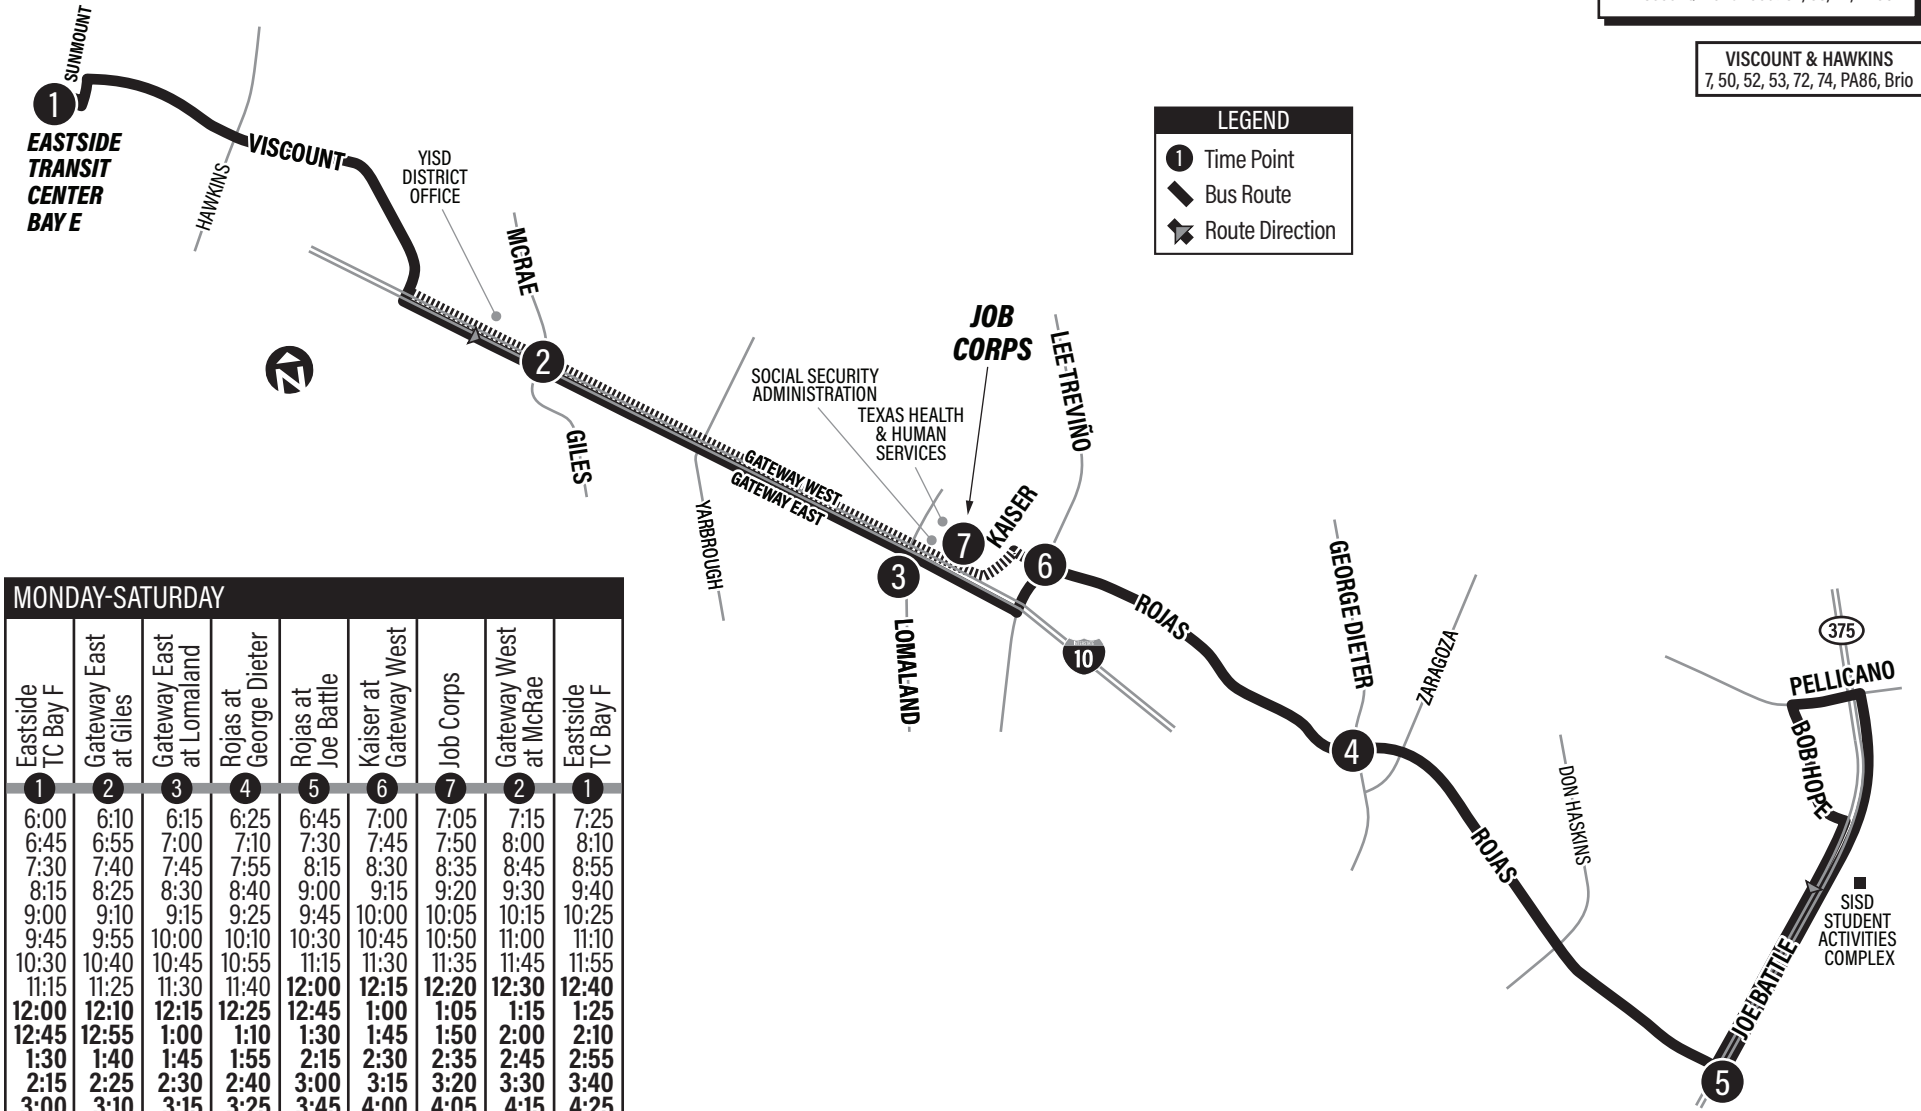

# 74 GATEWAY/ROJAS

**EASTSIDE TRANSIT CENTER ROUTES**  
7, 25, 50, 52, 53, 59, 72, 74, PA86, Montana Brio

**CONNECTING POINTS TO ROUTES**

- Eastside Transit Center
- Gateway East/Coolidge Way: 51, 72
- Gateway East/Sumac: 51
- Gateway West/Caper: 72
- Viscount/Hawkins
- Viscount/Montwood: 52, 53, 72, PA86

**VISCOUNT & HAWKINS**  
7, 50, 52, 53, 72, 74, PA86, Brio

**LEGEND**

- ① Time Point
- ▬ Bus Route
- Route Direction

**MONDAY-SATURDAY**

Eastside TC Bay F	Gateway East at Giles	Gateway East at Lomaland	Rojas at George Dieter	Rojas at Joe Battle	Kaiser at Gateway West	Job Corps	Gateway West at McRae	Eastside TC Bay F
①	②	③	④	⑤	⑥	⑦	②	①
6:00	6:10	6:15	6:25	6:45	7:00	7:05	7:15	7:25
6:45	6:55	7:00	7:10	7:30	7:45	7:50	8:00	8:10
7:30	7:40	7:45	7:55	8:15	8:30	8:35	8:45	8:55
8:15	8:25	8:30	8:40	9:00	9:15	9:20	9:30	9:40
9:00	9:10	9:15	9:25	9:45	10:00	10:05	10:15	10:25
9:45	9:55	10:00	10:10	10:30	10:45	10:50	11:00	11:10
10:30	10:40	10:45	10:55	11:15	11:30	11:35	11:45	11:55
11:15	11:25	11:30	11:40	12:00	12:15	12:20	12:30	12:40
12:00	12:10	12:15	12:25	12:45	1:00	1:05	1:15	1:25
12:45	12:55	1:00	1:10	1:30	1:45	1:50	2:00	2:10
1:30	1:40	1:45	1:55	2:15	2:30	2:35	2:45	2:55
2:15	2:25	2:30	2:40	3:00	3:15	3:20	3:30	3:40
3:00	3:10	3:15	3:25	3:45	4:00	4:05	4:15	4:25
3:45	3:55	4:00	4:10	4:30	4:45	4:50	5:00	5:10
4:30	4:40	4:45	4:55	5:15	5:30	5:35	5:45	5:55
5:15	5:25	5:30	5:40	6:00	6:15	6:20	6:30	6:40
6:00	6:10	6:15	6:25	6:45	7:00	7:05	7:15	7:25
6:45	6:55	7:00	7:10	7:30	7:45	7:50	8:00	8:10
7:30	7:40	7:45	7:55	8:10	—	—	—	—