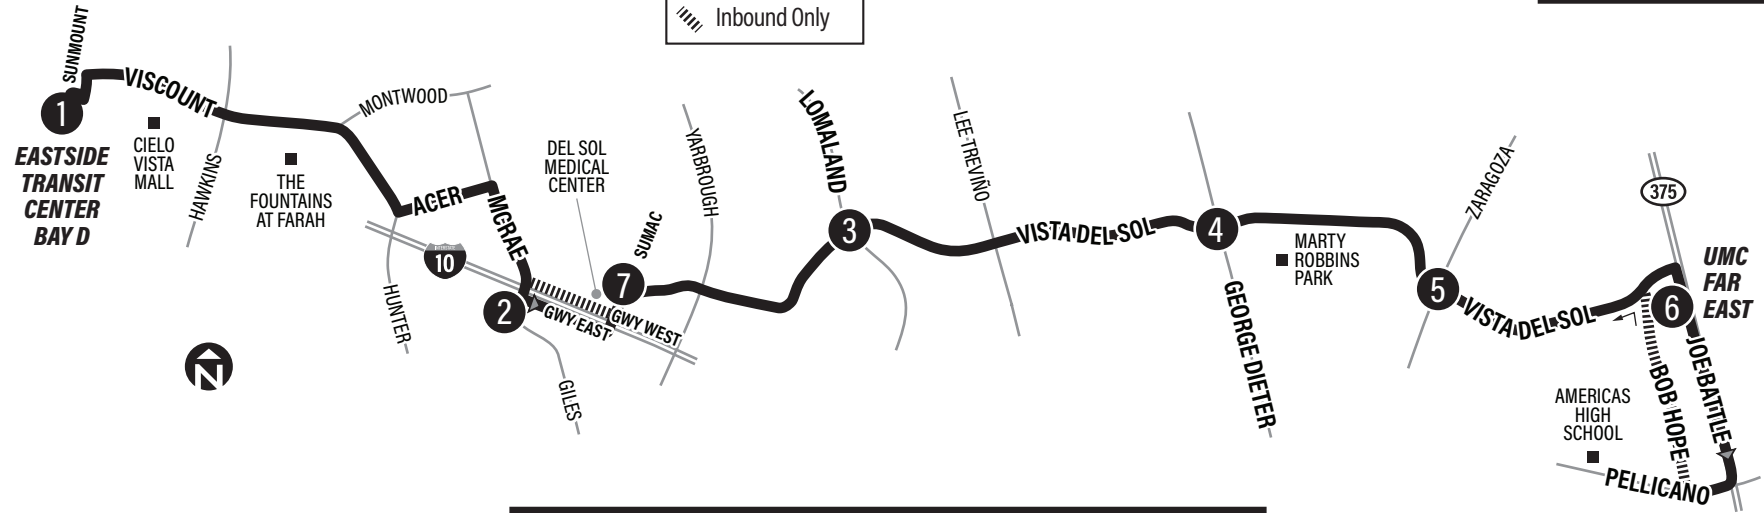

# 72 VISTA DEL SOL

**LEGEND**

- ① Time Point
- Bus Route
- ➔ Route Direction
- ||||| Inbound Only

**EASTSIDE TRANSIT CENTER ROUTES**  
7, 25, 50, 52, 53, 59, 72, 74, PA86, Montana Brio

**VISCOUNT & HAWKINS**  
7, 50, 52, 53, 72, 74, PA86, Brio

- CONNECTING POINTS TO ROUTES**
- Eastside Transit Center
  - Gateway East/Coolidge Way: 51, 74
  - Gateway West/Caper: 74
  - McRae/Gateway West: 51
  - Viscount/Hawkins
  - Viscount/Montwood: 52, 53, 74, PA86

**MONDAY-SATURDAY**

Eastside TC Bay D	Gateway East at Giles	Vista del Sol at Lomaland	Vista del Sol at George Dieter	Vista del Sol at Zaragoza	UMC Far East at Joe Battle	Vista del Sol at Zaragoza	Vista del Sol at George Dieter	Vista del Sol at Lomaland	Sumac Gateway West	Eastside TC Bay D
①	②	③	④	⑤	⑥	⑤	④	③	⑦	①
6:00	6:10	6:15	6:25	6:30	6:40	6:46	6:52	6:57	7:02	7:15
6:40	6:50	6:55	7:05	7:10	7:20	7:26	7:32	7:37	7:42	7:55
7:20	7:30	7:35	7:45	7:50	8:00	8:06	8:12	8:17	8:22	8:35
8:00	8:10	8:15	8:25	8:30	8:40	8:46	8:52	8:57	9:02	9:15
8:40	8:50	8:55	9:05	9:10	9:20	9:26	9:32	9:37	9:42	9:55
9:20	9:30	9:35	9:45	9:50	10:00	10:06	10:12	10:17	10:22	10:35
10:00	10:10	10:15	10:25	10:30	10:40	10:46	10:52	10:57	11:02	11:15
10:40	10:50	10:55	11:05	11:10	11:20	11:26	11:32	11:37	11:42	11:55
11:20	11:30	11:35	11:45	11:50	12:00	12:06	12:12	12:17	12:22	12:35
12:00	12:10	12:15	12:25	12:30	12:40	12:46	12:52	12:57	1:02	1:15
12:40	12:50	12:55	1:05	1:10	1:20	1:26	1:32	1:37	1:42	1:55
1:20	1:30	1:35	1:45	1:50	2:00	2:06	2:12	2:17	2:22	2:35
2:00	2:10	2:15	2:25	2:30	2:40	2:46	2:52	2:57	3:02	3:15
2:40	2:50	2:55	3:05	3:10	3:20	3:26	3:32	3:37	3:42	3:55
3:20	3:30	3:35	3:45	3:50	4:00	4:06	4:12	4:17	4:22	4:35
4:00	4:10	4:15	4:25	4:30	4:40	4:46	4:52	4:57	5:02	5:15
4:40	4:50	4:55	5:05	5:10	5:20	5:26	5:32	5:37	5:42	5:55
5:20	5:30	5:35	5:45	5:50	6:00	6:06	6:12	6:17	6:22	6:35
6:00	6:10	6:15	6:25	6:30	6:40	6:46	6:52	6:57	7:02	7:15
6:40	6:50	6:55	7:05	7:10	7:20	7:26	7:32	7:37	7:42	7:55
7:20	7:30	7:35	7:45	7:50	7:55	—	—	—	—	—