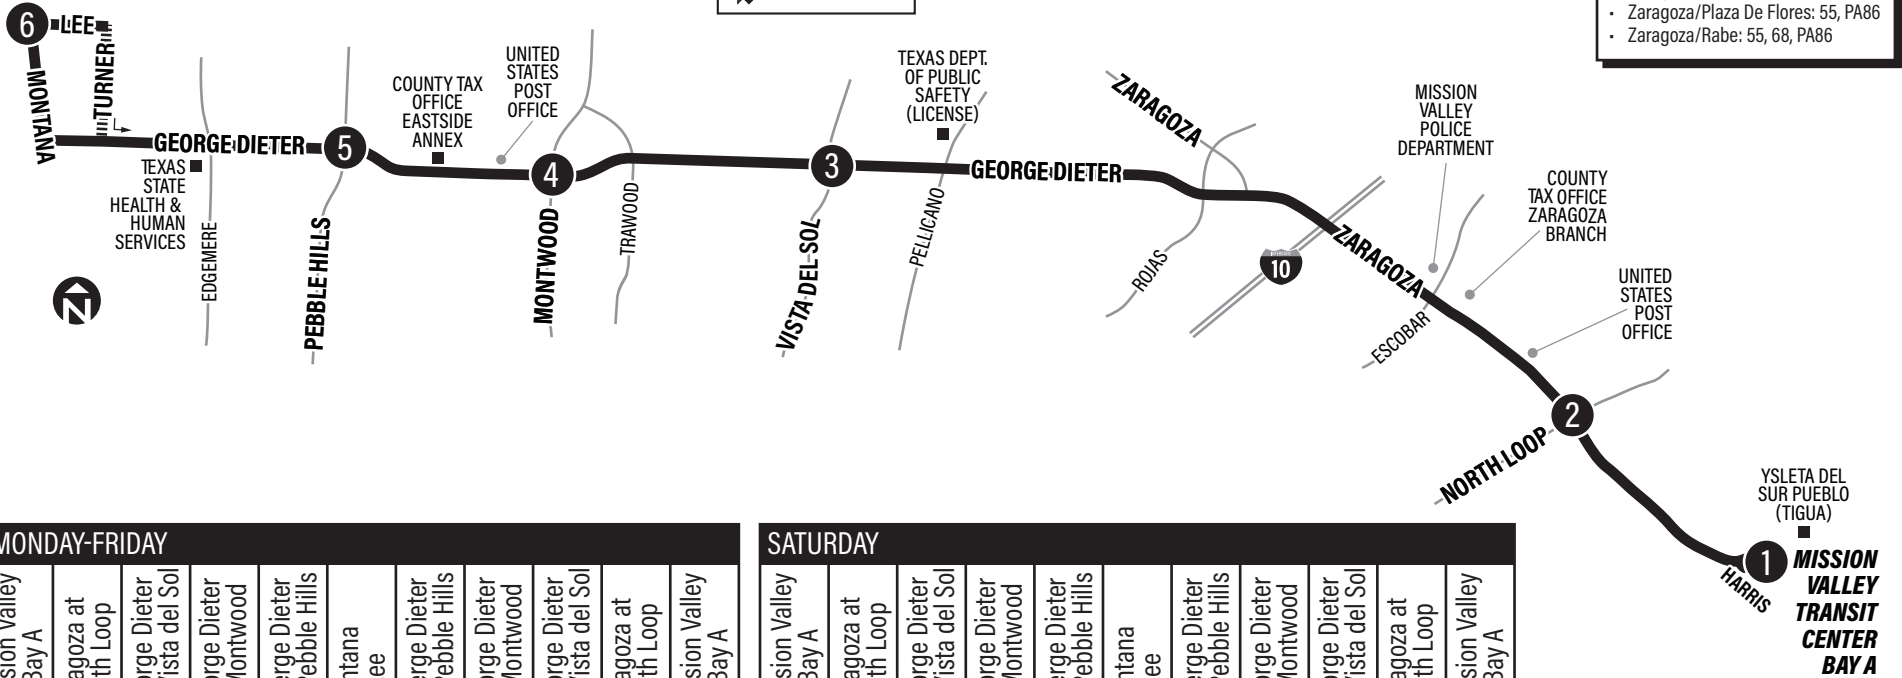

69 GEORGE DIETER

LEGEND

- ① Time Point
- ↔ Bus Route
- ➔ Route Direction

MISSION VALLEY TRANSIT CENTER ROUTES
 55, 60, 61, 63, 67, 68, 69, PA86, 89
 ETA30, ETA31, ETA40, ETA50, Alameda Brio

- CONNECTING POINTS TO ROUTES**
- Mission Valley Transit Center
 - Montana/George Dieter: 50
 - Zaragoza/Esther Lama: 55
 - Zaragoza/North Loop: 55
 - Zaragoza/Patrol: 55, 63
 - Zaragoza/Plaza De Flores: 55, PA86
 - Zaragoza/Rabe: 55, 68, PA86

SATURDAY

Mission Valley TC Bay A	Zaragoza at North Loop	George Dieter at Vista del Sol	George Dieter at Montwood	George Dieter at Pebble Hills	Montana at Lee	George Dieter at Pebble Hills	George Dieter at Montwood	George Dieter at Vista del Sol	Zaragoza at North Loop	Mission Valley TC Bay A
1	2	3	4	5	6	5	4	3	2	1
6:30	6:40	6:55	7:00	7:05	7:15	7:20	7:25	7:30	7:42	7:55
7:15	7:25	7:40	7:45	7:50	8:00	8:05	8:10	8:15	8:27	8:40
8:00	8:10	8:25	8:30	8:35	8:45	8:50	8:55	9:00	9:12	9:25
8:45	8:55	9:10	9:15	9:20	9:30	9:35	9:40	9:45	9:57	10:10
9:30	9:40	9:55	10:00	10:05	10:15	10:20	10:25	10:30	10:42	10:55
10:15	10:25	10:40	10:45	10:50	11:00	11:05	11:10	11:15	11:27	11:40
11:00	11:10	11:25	11:30	11:35	11:45	11:50	11:55	12:00	12:12	12:25
11:45	11:55	12:10	12:15	12:20	12:30	12:35	12:40	12:45	12:57	1:10
12:30	12:40	12:55	1:00	1:05	1:15	1:20	1:25	1:30	1:42	1:55
1:15	1:25	1:40	1:45	1:50	2:00	2:05	2:10	2:15	2:27	2:40
2:00	2:10	2:25	2:30	2:35	2:45	2:50	2:55	3:00	3:12	3:25
2:45	2:55	3:10	3:15	3:20	3:30	3:35	3:40	3:45	3:57	4:10
3:30	3:40	3:55	4:00	4:05	4:15	4:20	4:25	4:30	4:42	4:55
4:15	4:25	4:40	4:45	4:50	5:00	5:05	5:10	5:15	5:27	5:40
5:00	5:10	5:25	5:30	5:35	5:45	5:50	5:55	6:00	6:12	6:25
5:45	5:55	6:10	6:15	6:20	6:30	6:35	6:40	6:45	6:57	7:10
6:30	6:40	6:55	7:00	7:05	7:15	7:20	7:25	7:30	7:42	7:55
7:15	7:25	7:40	7:45	7:50	7:55	-	-	-	-	-