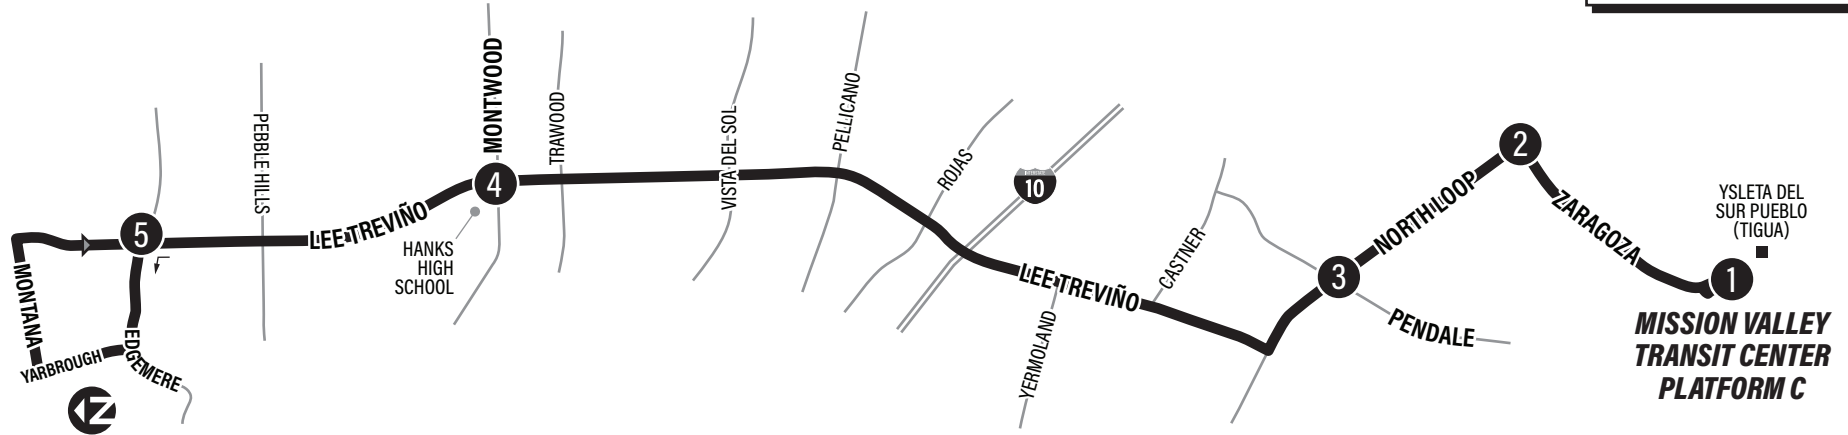

# 68 LEE TREVIÑO

**LEGEND**

- ① Time Point
- ▬ Bus Route
- ➔ Route Direction

**MISSION VALLEY TRANSIT CENTER ROUTES**  
 55, 60, 61, 63, 67, 68, 69, PA86, 89  
 ETA30, ETA31, ETA40, ETA50, Alameda Brio

- CONNECTING POINTS TO ROUTES**
- Edgemere/Lee Trevino: 51
  - Lee Trevino/Highland: 63
  - Mission Valley Transit Center
  - North Loop/Butchofsky: PA86
  - North Loop/Pendale: PA86
  - North Loop/Zaragoza: PA86
  - Zaragoza/Rabe: 55, 69, PA86

MONDAY-FRIDAY							
Mission Valley TC Bay C	North Loop at Zaragoza	North Loop at Pendale	Lee Trevino at Montwood	Lee Trevino at Edgemere	Lee Trevino at Montwood	North Loop at Zaragoza	Mission Valley TC Bay C
①	②	③	④	⑤	④	②	①
—	—	—	—	5:30	5:40	5:55	6:10
5:30	5:40	5:43	5:58	6:15	6:25	6:40	6:55
6:15	6:25	6:28	6:43	7:00	7:10	7:25	7:40
7:00	7:10	7:13	7:28	7:45	7:55	8:10	8:25
7:45	7:55	7:58	8:13	8:30	8:40	8:55	9:10
8:30	8:40	8:43	8:58	9:15	9:25	9:40	9:55
9:15	9:25	9:28	9:43	10:00	10:10	10:25	10:40
10:00	10:10	10:13	10:28	10:45	10:55	11:10	11:25
10:45	10:55	10:58	11:13	11:30	11:40	11:55	12:10
11:30	11:40	11:43	11:58	12:15	12:25	12:40	12:55
12:15	12:25	12:28	12:43	1:00	1:10	1:25	1:40
1:00	1:10	1:13	1:28	1:45	1:55	2:10	2:25
1:45	1:55	1:58	2:13	2:30	2:40	2:55	3:10
2:30	2:40	2:43	2:58	3:15	3:25	3:40	3:55
3:15	3:25	3:28	3:43	4:00	4:10	4:25	4:40
4:00	4:10	4:13	4:28	4:45	4:55	5:10	5:25
4:45	4:55	4:58	5:13	5:30	5:40	5:55	6:10
5:30	5:40	5:43	5:58	6:15	6:25	6:40	6:55
6:15	6:25	6:28	6:43	7:00	7:10	7:25	7:40
7:00	7:10	7:13	7:28	7:45	7:55	8:10	8:25
7:45	7:55	7:58	8:13	8:30	8:40	8:55	9:10
8:30	8:40	8:43	8:58	9:15	9:25	9:40	9:55