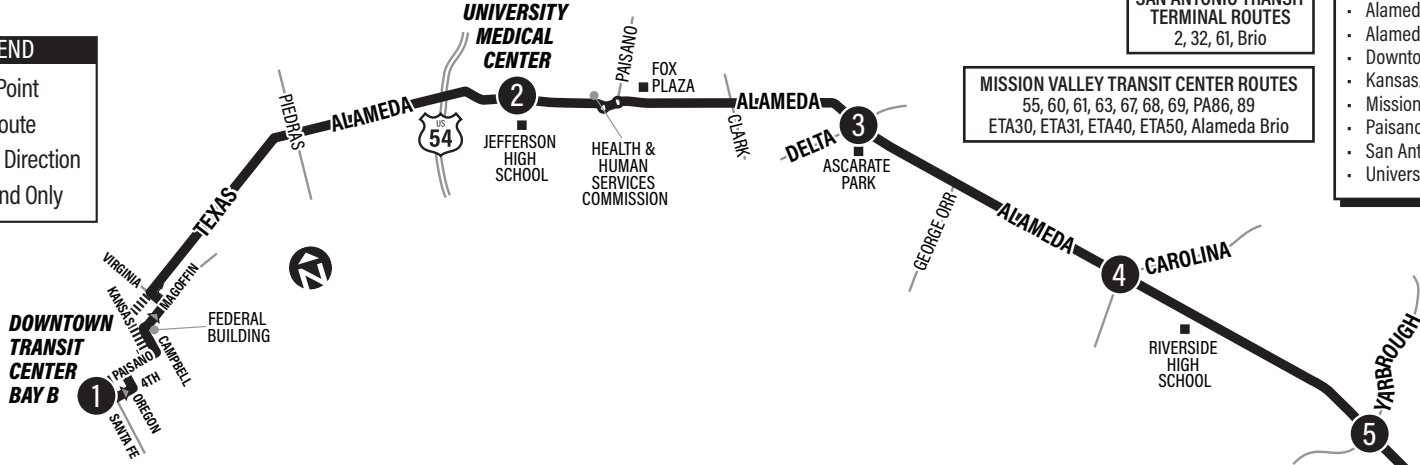

# 61 DTC VIA ALAMEDA

**LEGEND**

- ① Time Point
- ▬ Bus Route
- ➔ Route Direction
- ▬▬▬ Inbound Only

## MONDAY-FRIDAY

1	2	3	4	5	6	5	4	3	2	1
Downtown TC Bay B	University Medical Ctr	Alameda at Delta	Alameda at Carolina	Alameda at Yarrbrough	Mission Valley TC Bay A	Alameda at Yarrbrough	Alameda at Carolina	Alameda at Delta	University Medical Ctr	Downtown TC Bay B
5:00	5:15	5:25	5:35	5:45	6:00	6:07	6:17	6:22	6:35	6:55
5:40	5:55	6:05	6:15	6:25	6:40	6:47	6:57	7:02	7:15	7:35
6:20	6:35	6:45	6:55	7:05	7:20	7:27	7:37	7:42	7:55	8:15
7:00	7:15	7:25	7:35	7:45	8:00	8:07	8:17	8:22	8:35	8:55
7:40	7:55	8:05	8:15	8:25	8:40	8:47	8:57	9:02	9:15	9:35
8:20	8:35	8:45	8:55	9:05	9:20	9:27	9:37	9:42	9:55	10:15
9:00	9:15	9:25	9:35	9:45	10:00	10:07	10:17	10:22	10:35	10:55
9:40	9:55	10:05	10:15	10:25	10:40	10:47	10:57	11:02	11:15	11:35
10:20	10:35	10:45	10:55	11:05	11:20	11:27	11:37	11:42	11:55	12:15
11:00	11:15	11:25	11:35	11:45	12:00	12:07	12:17	12:22	12:35	12:55
11:40	11:55	12:05	12:15	12:25	12:40	12:47	12:57	1:02	1:15	1:35
12:20	12:35	12:45	12:55	1:05	1:20	1:27	1:37	1:42	1:55	2:15
1:00	1:15	1:25	1:35	1:45	2:00	2:07	2:17	2:22	2:35	2:55
1:40	1:55	2:05	2:15	2:25	2:40	2:47	2:57	3:02	3:15	3:35
2:20	2:35	2:45	2:55	3:05	3:20	3:27	3:37	3:42	3:55	4:15
3:00	3:15	3:25	3:35	3:45	4:00	4:07	4:17	4:22	4:35	4:55
3:40	3:55	4:05	4:15	4:25	4:40	4:47	4:57	5:02	5:15	5:35
4:20	4:35	4:45	4:55	5:05	5:20	5:27	5:37	5:42	5:55	6:15
5:00	5:15	5:25	5:35	5:45	6:00	6:07	6:17	6:22	6:35	6:55
5:40	5:55	6:05	6:15	6:25	6:40	6:47	6:57	7:02	7:15	7:35
6:20	6:35	6:45	6:55	7:05	7:20	7:27	7:37	7:42	7:55	8:15
7:00	7:15	7:25	7:35	7:45	8:00	8:07	8:17	8:22	8:35	8:55
7:40	7:55	8:05	8:15	8:25	8:40	8:47	8:57	9:02	9:15	9:35
8:20	8:35	8:45	8:55	9:05	9:20	9:27	9:37	9:42	9:55	10:15
9:00	9:15	9:25	9:35	9:45	9:55	—	—	—	—	—