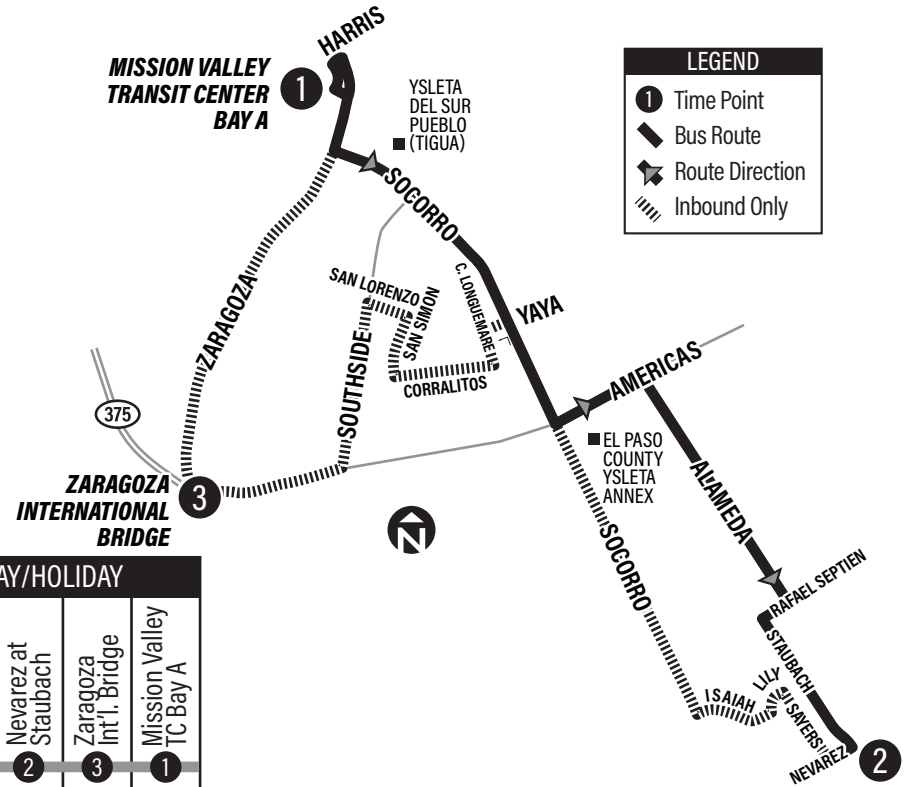

60 SOCORRO

MONDAY-FRIDAY			
Mission Valley TC Bay A	Nevarez at Staubach	Zaragoza Int'l. Bridge	Mission Valley TC Bay A
1	2	3	1
4:00	4:15	4:30	4:35
4:20	4:35	4:50	4:55
4:40	4:55	5:10	5:15
5:00	5:15	5:30	5:35
5:20	5:35	5:50	5:55
5:40	5:55	6:10	6:15
6:00	6:15	6:30	6:35
6:20	6:35	6:50	6:55
6:40	6:55	7:10	7:15
7:00	7:15	7:30	7:35
7:20	7:35	7:50	7:55
7:40	7:55	8:10	8:15
8:00	8:15	8:30	8:35
8:20	8:35	8:50	8:55
8:40	8:55	9:10	9:15
9:00	9:15	9:30	9:35
9:20	9:35	9:50	9:55
9:40	9:55	10:10	10:15
10:00	10:15	10:30	10:35
10:20	10:35	10:50	10:55
10:40	10:55	11:10	11:15
11:00	11:15	11:30	11:35
11:20	11:35	11:50	11:55
11:40	11:55	12:10	12:15
12:00	12:15	12:30	12:35
12:20	12:35	12:50	12:55

SATURDAY			
Mission Valley TC Bay A	Nevarez at Staubach	Zaragoza Int'l. Bridge	Mission Valley TC Bay A
1	2	3	1
4:00	4:15	4:30	4:35
4:40	4:55	5:10	5:15
5:20	5:35	5:50	5:55
6:00	6:15	6:30	6:35
6:40	6:55	7:10	7:15
7:20	7:35	7:50	7:55
8:00	8:15	8:30	8:35
8:40	8:55	9:10	9:15
9:20	9:35	9:50	9:55
10:00	10:15	10:30	10:35
10:40	10:55	11:10	11:15
11:20	11:35	11:50	11:55
12:00	12:15	12:30	12:35
12:40	12:55	1:10	1:15
1:20	1:35	1:50	1:55
2:00	2:15	2:30	2:35
2:40	2:55	3:10	3:15
3:20	3:35	3:50	3:55
4:00	4:15	4:30	4:35
4:40	4:55	5:10	5:15
5:20	5:35	5:50	5:55
6:00	6:15	6:30	6:35
6:40	6:55	7:10	7:15
7:20	7:35	7:50	7:55
8:00	8:15	8:30	8:35
8:40	8:55	9:10	9:15

SUNDAY/HOLIDAY			
Mission Valley TC Bay A	Nevarez at Staubach	Zaragoza Int'l. Bridge	Mission Valley TC Bay A
1	2	3	1
7:00	7:15	7:30	7:35
7:40	7:55	8:10	8:15
8:20	8:35	8:50	8:55
9:00	9:15	9:30	9:35
9:40	9:55	10:10	10:15
10:20	10:35	10:50	10:55
11:00	11:15	11:30	11:35
11:40	11:55	12:10	12:15
12:20	12:35	12:50	12:55
1:00	1:15	1:30	1:35
1:40	1:55	2:10	2:15
2:20	2:35	2:50	2:55
3:00	3:15	3:30	3:35
3:40	3:55	4:10	4:15
4:20	4:35	4:50	4:55
5:00	5:15	5:30	5:35
5:40	5:55	6:10	6:15
6:20	6:35	6:50	6:55