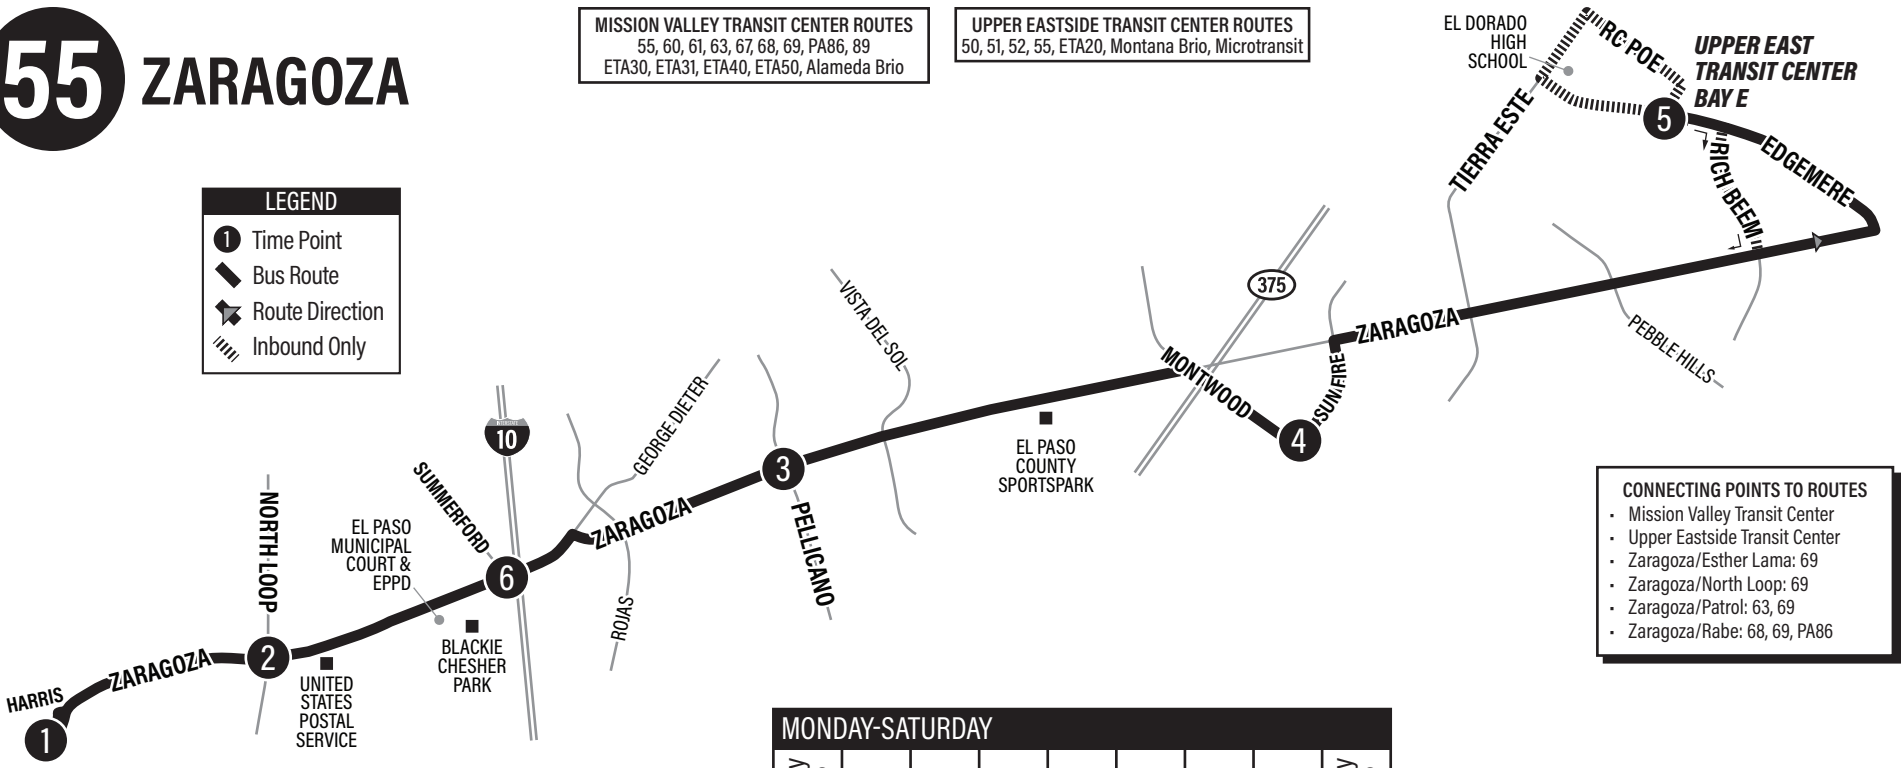

55 ZARAGOZA

MISSION VALLEY TRANSIT CENTER ROUTES
55, 60, 61, 63, 67, 68, 69, PA86, 89
ETA30, ETA31, ETA40, ETA50, Alameda Brio

UPPER EASTSIDE TRANSIT CENTER ROUTES
50, 51, 52, 55, ETA20, Montana Brio, Microtransit

LEGEND

- 1 Time Point
- ▬ Bus Route
- ➔ Route Direction
- ▨ Inbound Only

- CONNECTING POINTS TO ROUTES**
- Mission Valley Transit Center
 - Upper Eastside Transit Center
 - Zaragoza/Esther Lama: 69
 - Zaragoza/North Loop: 69
 - Zaragoza/Patrol: 63, 69
 - Zaragoza/Rabe: 68, 69, PA86

MONDAY-SATURDAY

Mission Valley TC Platform B	Zaragoza at North Loop	Zaragoza at Pellicano	Montwood at Desert Sun	Upper East TC Bay E	Montwood at Sun Fire	Zaragoza at Summerford	Zaragoza at North Loop	Mission Valley TC Platform B
1	2	3	4	5	4	6	2	1
5:00	5:07	5:17	5:25	5:45	6:00	6:13	6:18	6:25
5:45	5:52	6:02	6:10	6:30	6:45	6:58	7:03	7:10
6:30	6:37	6:47	6:55	7:15	7:30	7:43	7:48	7:55
7:15	7:22	7:32	7:40	8:00	8:15	8:28	8:33	8:40
8:00	8:07	8:17	8:25	8:45	9:00	9:13	9:18	9:25
8:45	8:52	9:02	9:10	9:30	9:45	9:58	10:03	10:10
9:30	9:37	9:47	9:55	10:15	10:30	10:43	10:48	10:55
10:15	10:22	10:32	10:40	11:00	11:15	11:28	11:33	11:40
11:00	11:07	11:17	11:25	11:45	12:00	12:13	12:18	12:25
11:45	11:52	12:02	12:10	12:30	12:45	12:58	1:03	1:10
12:30	12:37	12:47	12:55	1:15	1:30	1:43	1:48	1:55
1:15	1:22	1:32	1:40	2:00	2:15	2:28	2:33	2:40
2:00	2:07	2:17	2:25	2:45	3:00	3:13	3:18	3:25
2:45	2:52	3:02	3:10	3:30	3:45	3:58	4:03	4:10
3:30	3:37	3:47	3:55	4:15	4:30	4:43	4:48	4:55
4:15	4:22	4:32	4:40	5:00	5:15	5:28	5:33	5:40
5:00	5:07	5:17	5:25	5:45	6:00	6:13	6:18	6:25
5:45	5:52	6:02	6:10	6:30	6:45	6:58	7:03	7:10
6:30	6:37	6:47	6:55	7:15	7:30	7:43	7:48	7:55
7:15	7:22	7:32	7:40	8:00	8:15	8:28	8:33	8:40
8:00	8:07	8:17	8:25	8:45	9:00	9:13	9:18	9:25