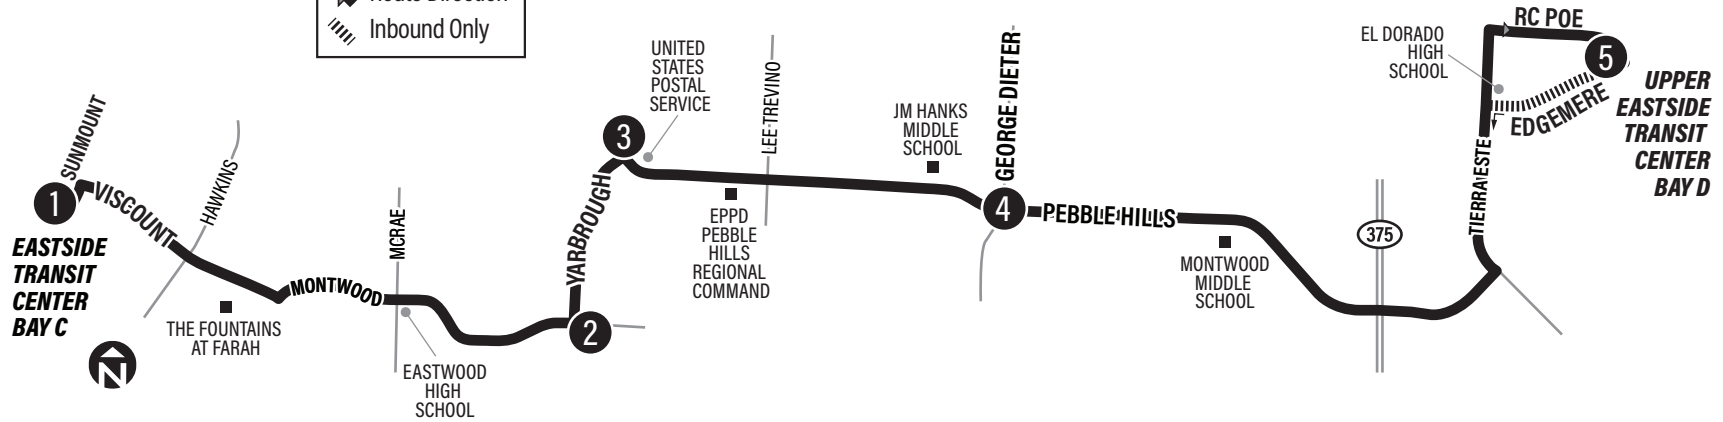

# 52 PEBBLE HILLS

**LEGEND**

- ① Time Point
- ▬ Bus Route
- ▬ Route Direction
- ▬ Inbound Only

**EASTSIDE TRANSIT CENTER ROUTES**  
7, 25, 50, 52, 53, 59, 72, 74, PA86, Montana Brio

**VISCOUNT & HAWKINS**  
7, 50, 52, 53, 72, 74, PA86, Brio

**UPPER EASTSIDE TRANSIT CENTER ROUTES**  
50, 51, 52, 55, ETA20, Montana Brio, Microtransit

- CONNECTING POINTS TO ROUTES**
- Eastside Transit Center
  - Montwood/McRae: 53
  - Montwood/Wedgewood: 53
  - Upper Eastside Transit Center
  - Viscount/Hawkins
  - Viscount/Montwood: 53, 72, 74, PA86
  - Yarbrough/Karen: 67
  - Yarbrough/Montwood: 67

**SATURDAY**

Eastside TC Bay C	Yarbrough at Montwood	Pebble Hills at Yarbrough	Pebble Hills at George Dieter	Upper East TC Bay D	Pebble Hills at George Dieter	Yarbrough at Karen	Eastside TC Bay C
①	②	③	④	⑤	④	②	①
—	—	—	—	6:00	6:18	6:28	6:45
6:00	6:15	6:20	6:30	6:50	7:08	7:18	7:35
6:50	7:05	7:10	7:20	7:40	7:58	8:08	8:25
7:40	7:55	8:00	8:10	8:30	8:48	8:58	9:15
8:30	8:45	8:50	9:00	9:20	9:38	9:48	10:05
9:20	9:35	9:40	9:50	10:10	10:28	10:38	10:55
10:10	10:25	10:30	10:40	11:00	11:18	11:28	11:45
11:00	11:15	11:20	11:30	11:50	12:08	12:18	12:35
11:50	12:05	12:10	12:20	12:40	12:58	1:08	1:25
12:40	12:55	1:00	1:10	1:30	1:48	1:58	2:15
1:30	1:45	1:50	2:00	2:20	2:38	2:48	3:05
2:20	2:35	2:40	2:50	3:10	3:28	3:38	3:55
3:10	3:25	3:30	3:40	4:00	4:18	4:28	4:45
4:00	4:15	4:20	4:30	4:50	5:08	5:18	5:35
4:50	5:05	5:10	5:20	5:40	5:58	6:08	6:25
5:40	5:55	6:00	6:10	6:30	6:48	6:58	7:15
6:30	6:45	6:50	7:00	7:20	7:38	7:48	8:05
7:20	7:35	7:40	7:50	8:10	8:28	8:38	8:55
8:10	8:25	8:30	8:40	8:55	—	—	—