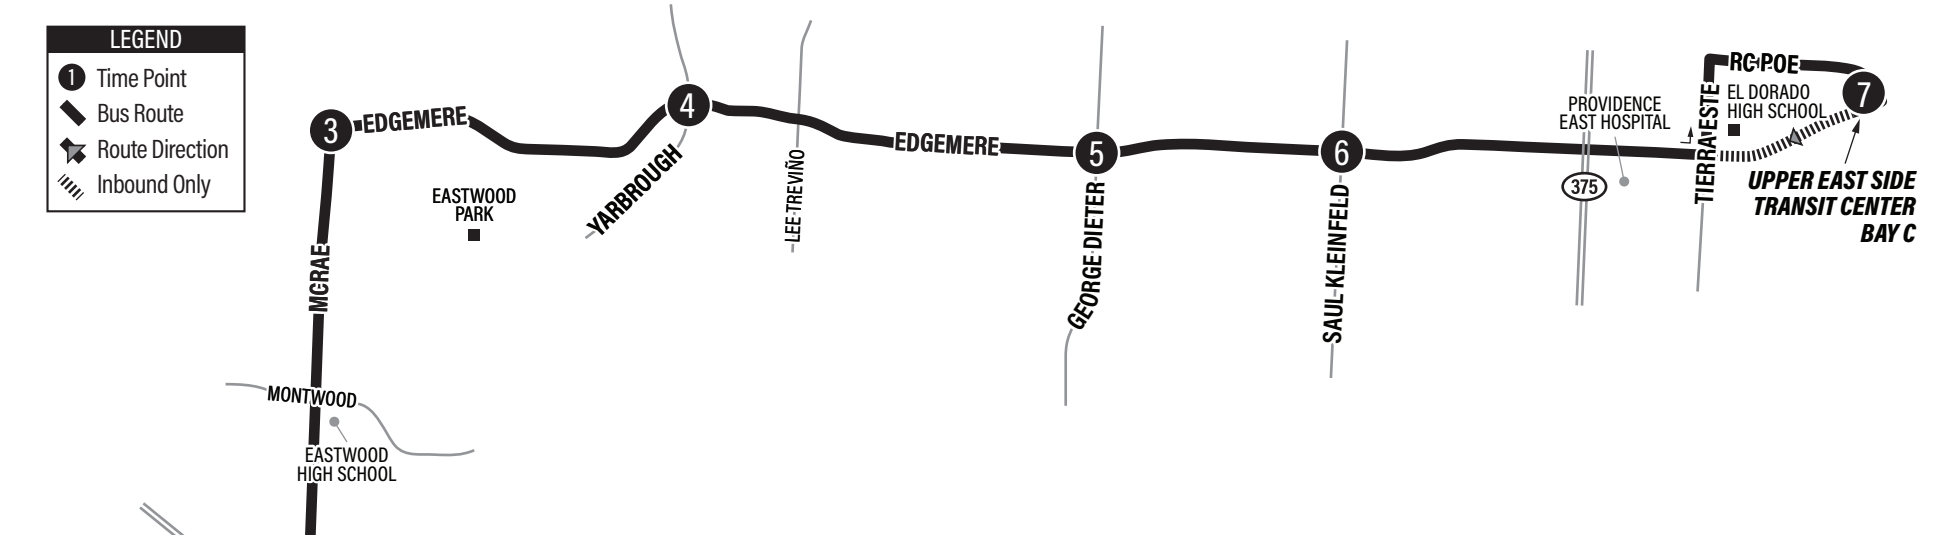

51 EDGEMERE

UPPER EASTSIDE TRANSIT CENTER ROUTES
50, 51, 52, 55, ETA20, Montana Brio, Microtransit

EPCC VALLE VERDE ROUTES
7, 33, 51, 62, 63, 65, 86

- CONNECTING POINTS TO ROUTES
- Edgemere/Brookrock: 67
 - Edgemere/Lee Treviño: 68
 - EPCC Valle Verde
 - Gateway East/Coolidge Way: 72, 74
 - Gateway East/Sumac: 74
 - McRae/Gateway West: 72
 - Upper Eastside Transit Center

LEGEND

- ① Time Point
- ▬ Bus Route
- ➔ Route Direction
- ▨ Inbound Only

MONDAY-FRIDAY											
1	2	3	4	5	6	7	6	5	4	3	1
EPCC Valle Verde Bay 1	McRae at Gateway West	McRae at Edgemere	Edgemere at Yarbrough	Edgemere at George Dieter	Edgemere at Saul Kleinfield	Upper East TC Bay C	Edgemere at Saul Kleinfield	Edgemere at George Dieter	Edgemere at Yarbrough	McRae at Edgemere	EPCC Valle Verde Bay 1
—	—	—	—	—	—	6:00	6:10	6:17	6:27	6:33	6:45
6:00	6:08	6:17	6:22	6:31	6:35	6:50	7:00	7:07	7:17	7:23	7:35
6:50	6:58	7:07	7:12	7:21	7:25	7:40	7:50	7:57	8:07	8:13	8:25
7:40	7:48	7:57	8:02	8:11	8:15	8:30	8:40	8:47	8:57	9:03	9:15
8:30	8:38	8:47	8:52	9:01	9:05	9:20	9:30	9:37	9:47	9:53	10:05
9:20	9:28	9:37	9:42	9:51	9:55	10:10	10:20	10:27	10:37	10:43	10:55
10:10	10:18	10:27	10:32	10:41	10:45	11:00	11:10	11:17	11:27	11:33	11:45
11:00	11:08	11:17	11:22	11:31	11:35	11:50	12:00	12:07	12:17	12:23	12:35
11:50	11:58	12:07	12:12	12:21	12:25	12:40	12:50	12:57	1:07	1:13	1:25
12:40	12:48	12:57	1:02	1:11	1:15	1:30	1:40	1:47	1:57	2:03	2:15
1:30	1:38	1:47	1:52	2:01	2:05	2:20	2:30	2:37	2:47	2:53	3:05
2:20	2:28	2:37	2:42	2:51	2:55	3:10	3:20	3:27	3:37	3:43	3:55
3:10	3:18	3:27	3:32	3:41	3:45	4:00	4:10	4:17	4:27	4:33	4:45
4:00	4:08	4:17	4:22	4:31	4:35	4:50	5:00	5:07	5:17	5:23	5:35
4:50	4:58	5:07	5:12	5:21	5:25	5:40	5:50	5:57	6:07	6:13	6:25
5:40	5:48	5:57	6:02	6:11	6:15	6:30	6:40	6:47	6:57	7:03	7:15
6:30	6:38	6:47	6:52	7:01	7:05	7:20	7:30	7:37	7:47	7:53	8:05
7:20	7:28	7:37	7:42	7:51	7:55	8:10	8:20	8:27	8:37	8:43	8:55
8:10	8:18	8:27	8:32	8:41	8:45	9:00	9:10	9:17	9:27	9:33	9:45
9:00	9:08	9:17	9:22	9:31	9:35	9:45	—	—	—	—	—