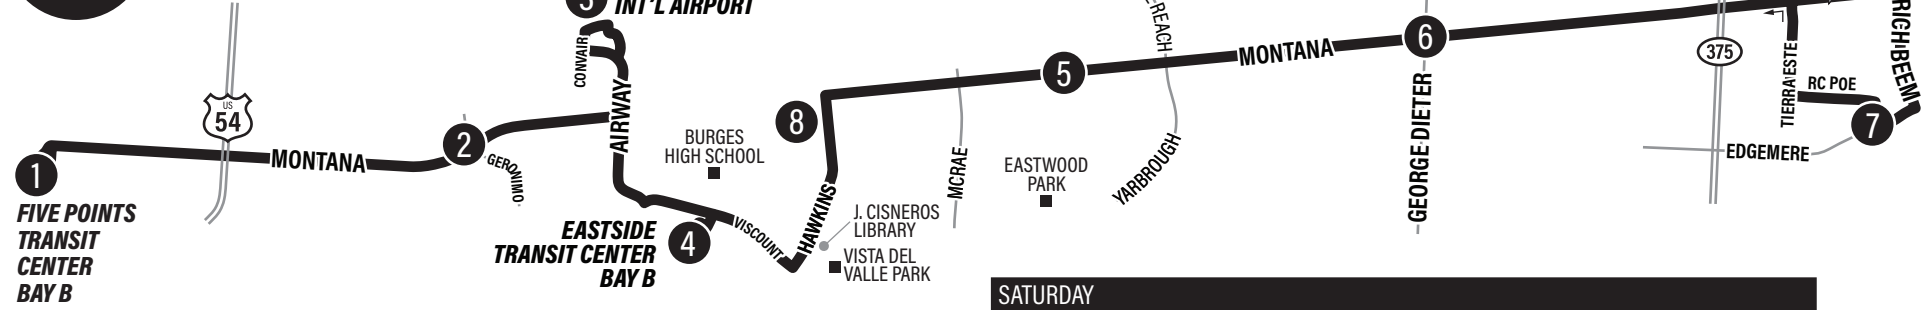

50 MONTANA

FIVE POINTS TRANSIT CENTER
25, 32, 33, 35, 50, 35, Brio

VISCOUNT & HAWKINS
7, 50, 52, 53, 72, 74, PA86, Brio

EASTSIDE TRANSIT CENTER ROUTES
7, 25, 50, 52, 53, 59, 72, 74, PA86, Montana Brio

UPPER EASTSIDE TRANSIT CENTER ROUTES
50, 51, 52, 55, ETA20, Montana Brio, Microtransit

- CONNECTING POINTS TO ROUTES**
- Airway/Edgemere: 7, 25
 - Eastside Transit Center
 - El Paso Airport: Brio
 - Five Points Transit Center
 - George Dieter Park&Ride: Brio
 - Lee Trevino Park&Ride: Brio
 - Montana/Copia: Brio
 - Montana/George Dieter: 69
 - Montana/Geronimo: Brio
 - Montana/Lorne: Brio
 - Upper Eastside Transit Center
 - Viscount/Catalpa: 7, 25, 59
 - Viscount/Hawkins