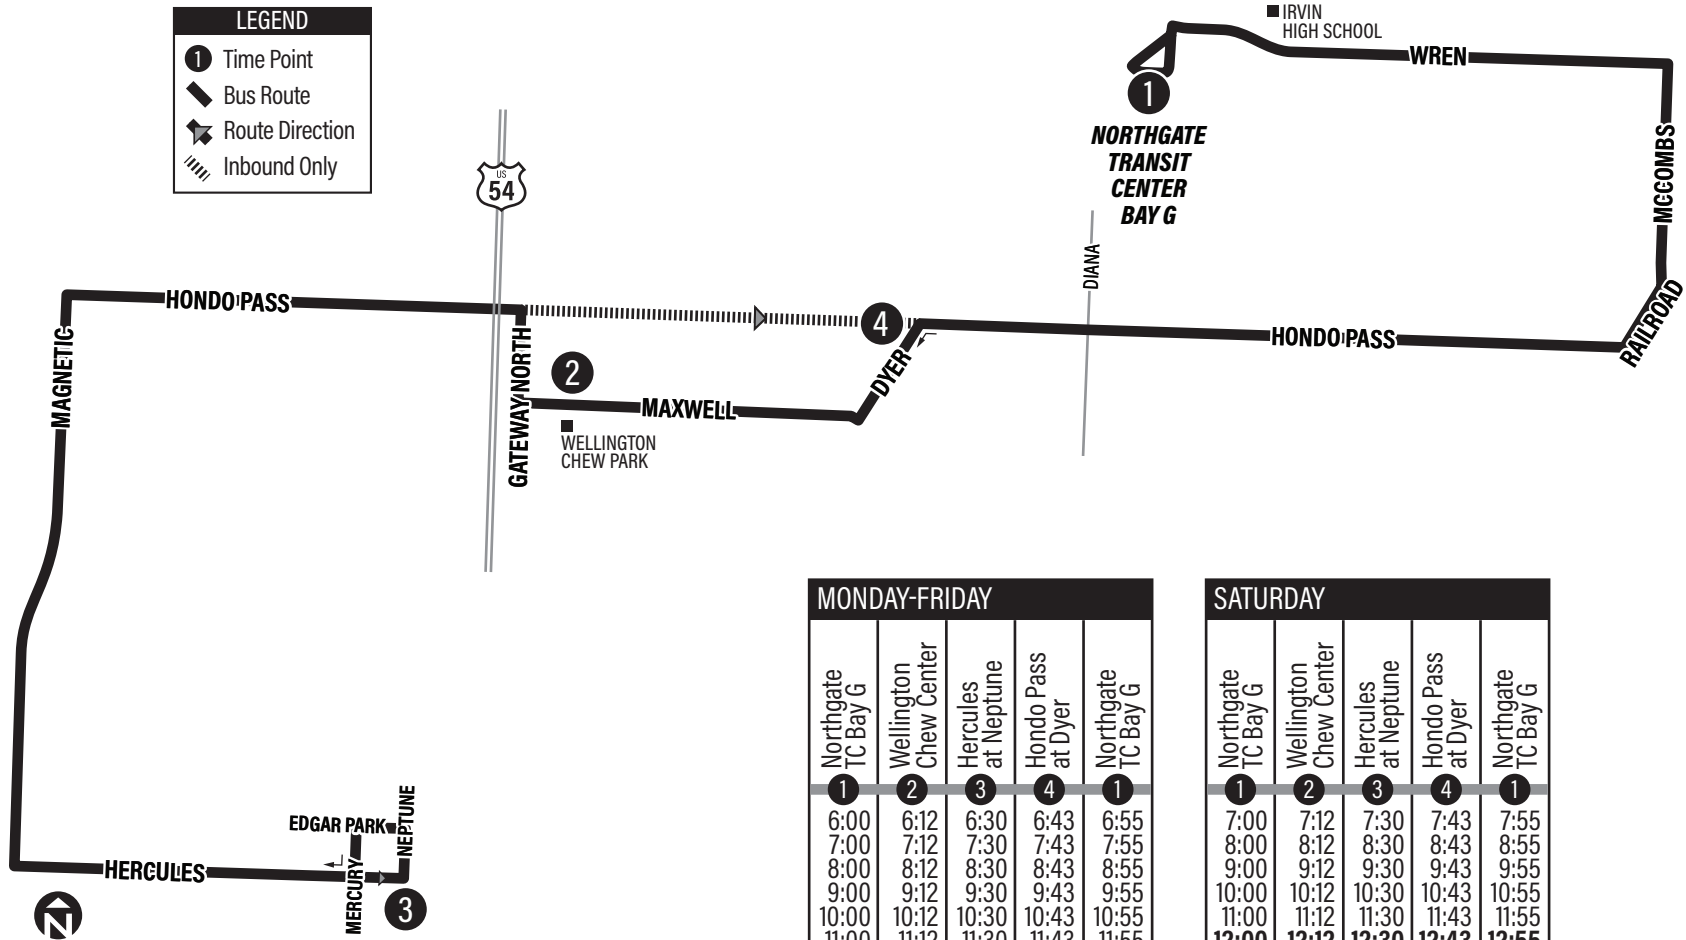

PROJECT  
A MISTAD  
**41**  
ROUTE

# HONDO PASS

**NORTHGATE TRANSIT CENTER**  
7, 35, PA41, PA43, PA44, PA46, Dyer Brio

**CONNECTING POINTS TO ROUTES**

- Dyer/Hondo Pass: 35, Brio
- Northgate Transit Center

**LEGEND**

- ① Time Point
- ▬ Bus Route
- ➔ Route Direction
- ▬▬▬ Inbound Only

MONDAY-FRIDAY				
Northgate TC Bay G	Wellington Chew Center	Hercules at Neptune	Hondo Pass at Dyer	Northgate TC Bay G
①	②	③	④	①
6:00	6:12	6:30	6:43	6:55
7:00	7:12	7:30	7:43	7:55
8:00	8:12	8:30	8:43	8:55
9:00	9:12	9:30	9:43	9:55
10:00	10:12	10:30	10:43	10:55
11:00	11:12	11:30	11:43	11:55
<b>12:00</b>	<b>12:12</b>	<b>12:30</b>	<b>12:43</b>	<b>12:55</b>
1:00	1:12	1:30	1:43	1:55
2:00	2:12	2:30	2:43	2:55
3:00	3:12	3:30	3:43	3:55
4:00	4:12	4:30	4:43	4:55
5:00	5:12	5:30	5:43	5:55
6:00	6:12	6:30	6:43	6:55
7:00	7:12	7:30	7:43	7:55

SATURDAY				
Northgate TC Bay G	Wellington Chew Center	Hercules at Neptune	Hondo Pass at Dyer	Northgate TC Bay G
①	②	③	④	①
7:00	7:12	7:30	7:43	7:55
8:00	8:12	8:30	8:43	8:55
9:00	9:12	9:30	9:43	9:55
10:00	10:12	10:30	10:43	10:55
11:00	11:12	11:30	11:43	11:55
<b>12:00</b>	<b>12:12</b>	<b>12:30</b>	<b>12:43</b>	<b>12:55</b>
1:00	1:12	1:30	1:43	1:55
2:00	2:12	2:30	2:43	2:55
3:00	3:12	3:30	3:43	3:55
4:00	4:12	4:30	4:43	4:55
5:00	5:12	5:30	5:43	5:55
6:00	6:12	6:30	6:43	6:55