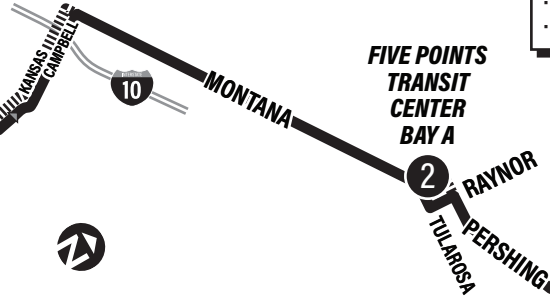

35 DYER

DOWNTOWN TRANSIT CENTER BAY A

1
SANTA FE
PAISANO

- CONNECTING POINTS TO ROUTES**
- Downtown Transit Center
 - Dyer/Hondo Pass: PA41, Brio
 - Dyer/Sheppard: 32, 34, Brio
 - Five Points Transit Center
 - Kansas/Main: 59
 - Northgate Transit Center
 - Paisano/Stanton: 32, 61, 65
 - Pershing/Copia: PA33, Brio
 - Pershing/Stevens: PA33
 - Santa Fe/Overland: PA10, 14, 15, 34

LEGEND

- 1 Time Point
- Bus Route
- Route Direction
- Inbound Only

MONDAY-FRIDAY

Downtown TC Bay A	Five Points TC Bay A	Walmart	Dyer at Hercules	Northgate TC Bay B	Dyer at Hercules	Walmart	Five Points TC Bay A	Downtown TC Bay A
1	2	3	4	5	4	3	2	1
—	—	—	—	5:20	5:30	5:35	5:55	6:15
5:00	5:20	5:34	5:40	6:00	6:10	6:15	6:35	6:55
5:40	6:00	6:14	6:20	6:40	6:50	6:55	7:15	7:35
6:20	6:40	6:54	7:00	7:20	7:30	7:35	7:55	8:15
7:00	7:20	7:34	7:40	8:00	8:10	8:15	8:35	8:55
7:40	8:00	8:14	8:20	8:40	8:50	8:55	9:15	9:35
8:20	8:40	8:54	9:00	9:20	9:30	9:35	9:55	10:15
9:00	9:20	9:34	9:40	10:00	10:10	10:15	10:35	10:55
9:40	10:00	10:14	10:20	10:40	10:50	10:55	11:15	11:35
10:20	10:40	10:54	11:00	11:20	11:30	11:35	11:55	12:15
11:00	11:20	11:34	11:40	12:00	12:10	12:15	12:35	12:55
11:40	12:00	12:14	12:20	12:40	12:50	12:55	1:15	1:35
12:20	12:40	12:54	1:00	1:20	1:30	1:35	1:55	2:15
1:00	1:20	1:34	1:40	2:00	2:10	2:15	2:35	2:55
1:40	2:00	2:14	2:20	2:40	2:50	2:55	3:15	3:35
2:20	2:40	2:54	3:00	3:20	3:30	3:35	3:55	4:15
3:00	3:20	3:34	3:40	4:00	4:10	4:15	4:35	4:55
3:40	4:00	4:14	4:20	4:40	4:50	4:55	5:15	5:35
4:20	4:40	4:54	5:00	5:20	5:30	5:35	5:55	6:15
5:00	5:20	5:34	5:40	6:00	6:10	6:15	6:35	6:55
5:40	6:00	6:14	6:20	6:40	6:50	6:55	7:15	7:35
6:20	6:40	6:54	7:00	7:20	7:30	7:35	7:55	8:15
7:00	7:20	7:34	7:40	8:00	8:10	8:15	8:35	8:55
7:40	8:00	8:14	8:20	8:40	8:50	8:55	9:15	9:35
8:20	8:40	8:54	9:00	9:20	9:30	9:35	9:55	10:15
9:00	9:20	9:34	9:40	9:55	—	—	—	—