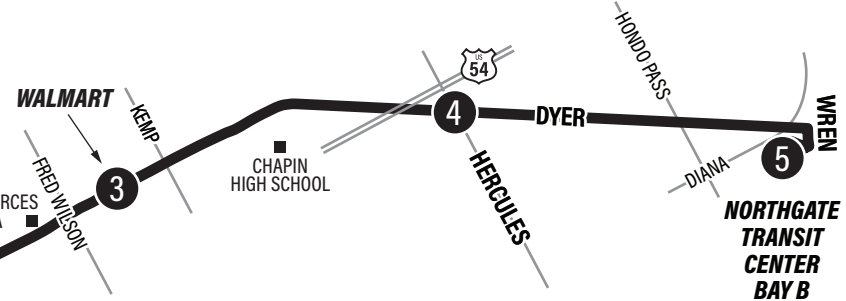

35 DYER

DOWNTOWN TRANSIT CENTER BAY A

1
SANTA FE
PAISANO

- CONNECTING POINTS TO ROUTES**
- Downtown Transit Center
 - Dyer/Hondo Pass: PA41, Brio
 - Dyer/Sheppard: 32, 34, Brio
 - Five Points Transit Center
 - Kansas/Main: 59
 - Northgate Transit Center
 - Paisano/Stanton: 32, 61, 65
 - Pershing/Copia: PA33, Brio
 - Pershing/Stevens: PA33
 - Santa Fe/Overland: PA10, 14, 15, 34

LEGEND

- 1 Time Point
- Bus Route
- Route Direction
- Inbound Only

MONDAY-FRIDAY

Downtown TC Bay A	Five Points TC Bay A	Walmart	Dyer at Hercules	Northgate TC Bay B	Dyer at Hercules	Walmart	Five Points TC Bay A	Downtown TC Bay A
1	2	3	4	5	4	3	2	1
—	—	—	—	5:20	5:30	5:35	5:55	6:15
5:00	5:20	5:34	5:40	6:00	6:10	6:15	6:35	6:55
5:40	6:00	6:14	6:20	6:40	6:50	6:55	7:15	7:35
6:20	6:40	6:54	7:00	7:20	7:30	7:35	7:55	8:15
7:00	7:20	7:34	7:40	8:00	8:10	8:15	8:35	8:55
7:40	8:00	8:14	8:20	8:40	8:50	8:55	9:15	9:35
8:20	8:40	8:54	9:00	9:20	9:30	9:35	9:55	10:15
9:00	9:20	9:34	9:40	10:00	10:10	10:15	10:35	10:55
9:40	10:00	10:14	10:20	10:40	10:50	10:55	11:15	11:35
10:20	10:40	10:54	11:00	11:20	11:30	11:35	11:55	12:15
11:00	11:20	11:34	11:40	12:00	12:10	12:15	12:35	12:55
11:40	12:00	12:14	12:20	12:40	12:50	12:55	1:15	1:35
12:20	12:40	12:54	1:00	1:20	1:30	1:35	1:55	2:15
1:00	1:20	1:34	1:40	2:00	2:10	2:15	2:35	2:55
1:40	2:00	2:14	2:20	2:40	2:50	2:55	3:15	3:35
2:20	2:40	2:54	3:00	3:20	3:30	3:35	3:55	4:15
3:00	3:20	3:34	3:40	4:00	4:10	4:15	4:35	4:55
3:40	4:00	4:14	4:20	4:40	4:50	4:55	5:15	5:35
4:20	4:40	4:54	5:00	5:20	5:30	5:35	5:55	6:15
5:00	5:20	5:34	5:40	6:00	6:10	6:15	6:35	6:55
5:40	6:00	6:14	6:20	6:40	6:50	6:55	7:15	7:35
6:20	6:40	6:54	7:00	7:20	7:30	7:35	7:55	8:15
7:00	7:20	7:34	7:40	8:00	8:10	8:15	8:35	8:55
7:40	8:00	8:14	8:20	8:40	8:50	8:55	9:15	9:35
8:20	8:40	8:54	9:00	9:20	9:30	9:35	9:55	10:15
9:00	9:20	9:34	9:40	9:55	—	—	—	—