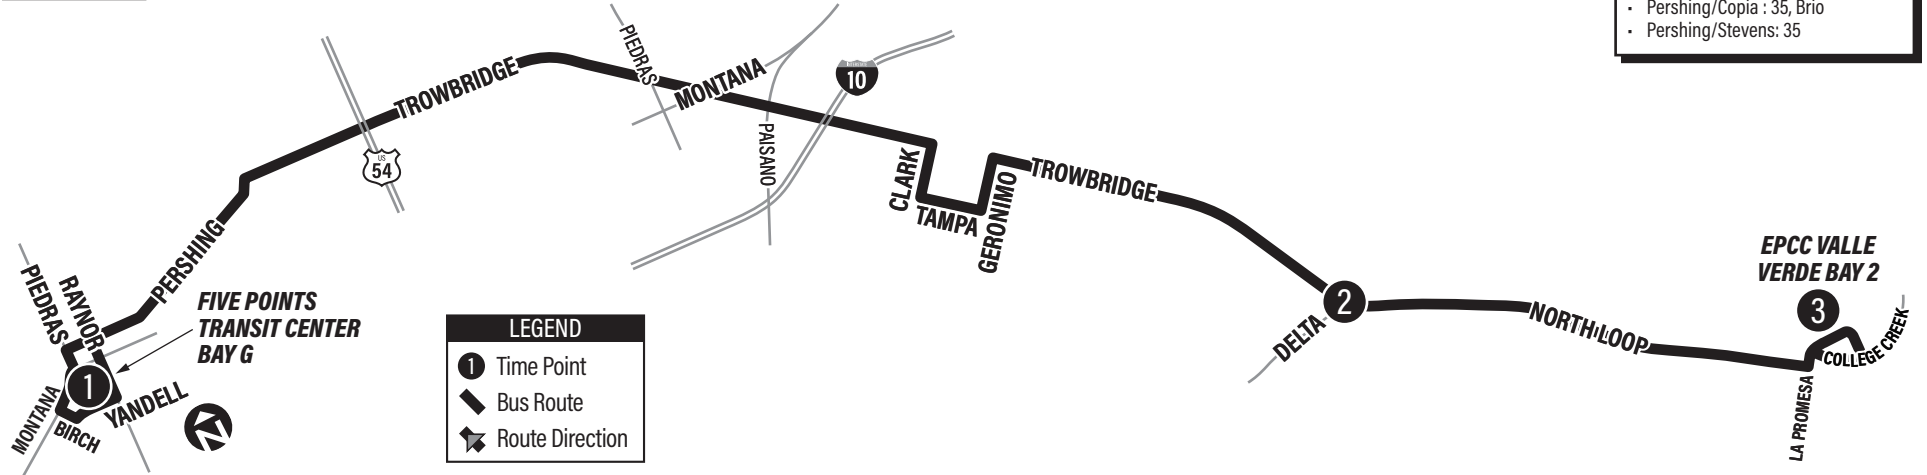

PROJECT
A MISTAD
33
ROUTE

TROWBRIDGE

FIVE POINTS TRANSIT CENTER
25, 32, 33, 35, 50, 35, Brio

- CONNECTING POINTS TO ROUTES**
- Delta/Northloop: 65
 - EpcC Valle Verde: Terminal
 - Five Points Transit Center
 - North Loop/Dale: 62, 65
 - North Loop/Delta: 65
 - Pershing/Copia : 35, Brio
 - Pershing/Stevens: 35

MONDAY-FRIDAY				
Five Points TC Bay G	North Loop at Delta	EPCc Valle Verde Bay 2	Delta at North Loop	Five Points TC Bay G
①	②	③	②	①
5:00	5:20	5:30	5:35	5:55
6:00	6:20	6:30	6:35	6:55
7:00	7:20	7:30	7:35	7:55
8:00	8:20	8:30	8:35	8:55
9:00	9:20	9:30	9:35	9:55
10:00	10:20	10:30	10:35	10:55
11:00	11:20	11:30	11:35	11:55
12:00	12:20	12:30	12:35	12:55
1:00	1:20	1:30	1:35	1:55
2:00	2:20	2:30	2:35	2:55
3:00	3:20	3:30	3:35	3:55
4:00	4:20	4:30	4:35	4:55
5:00	5:20	5:30	5:35	5:55
6:00	6:20	6:30	6:35	6:55
7:00	7:20	7:30	7:35	7:55

SATURDAY				
Five Points TC Bay G	North Loop at Delta	EPCc Valle Verde Bay 2	Delta at North Loop	Five Points TC Bay G
①	②	③	②	①
6:00	6:20	6:30	6:35	6:55
7:00	7:20	7:30	7:35	7:55
8:00	8:20	8:30	8:35	8:55
9:00	9:20	9:30	9:35	9:55
10:00	10:20	10:30	10:35	10:55
11:00	11:20	11:30	11:35	11:55
12:00	12:20	12:30	12:35	12:55
1:00	1:20	1:30	1:35	1:55
2:00	2:20	2:30	2:35	2:55
3:00	3:20	3:30	3:35	3:55
4:00	4:20	4:30	4:35	4:55
5:00	5:20	5:30	5:35	5:55
6:00	6:20	6:30	6:35	6:55