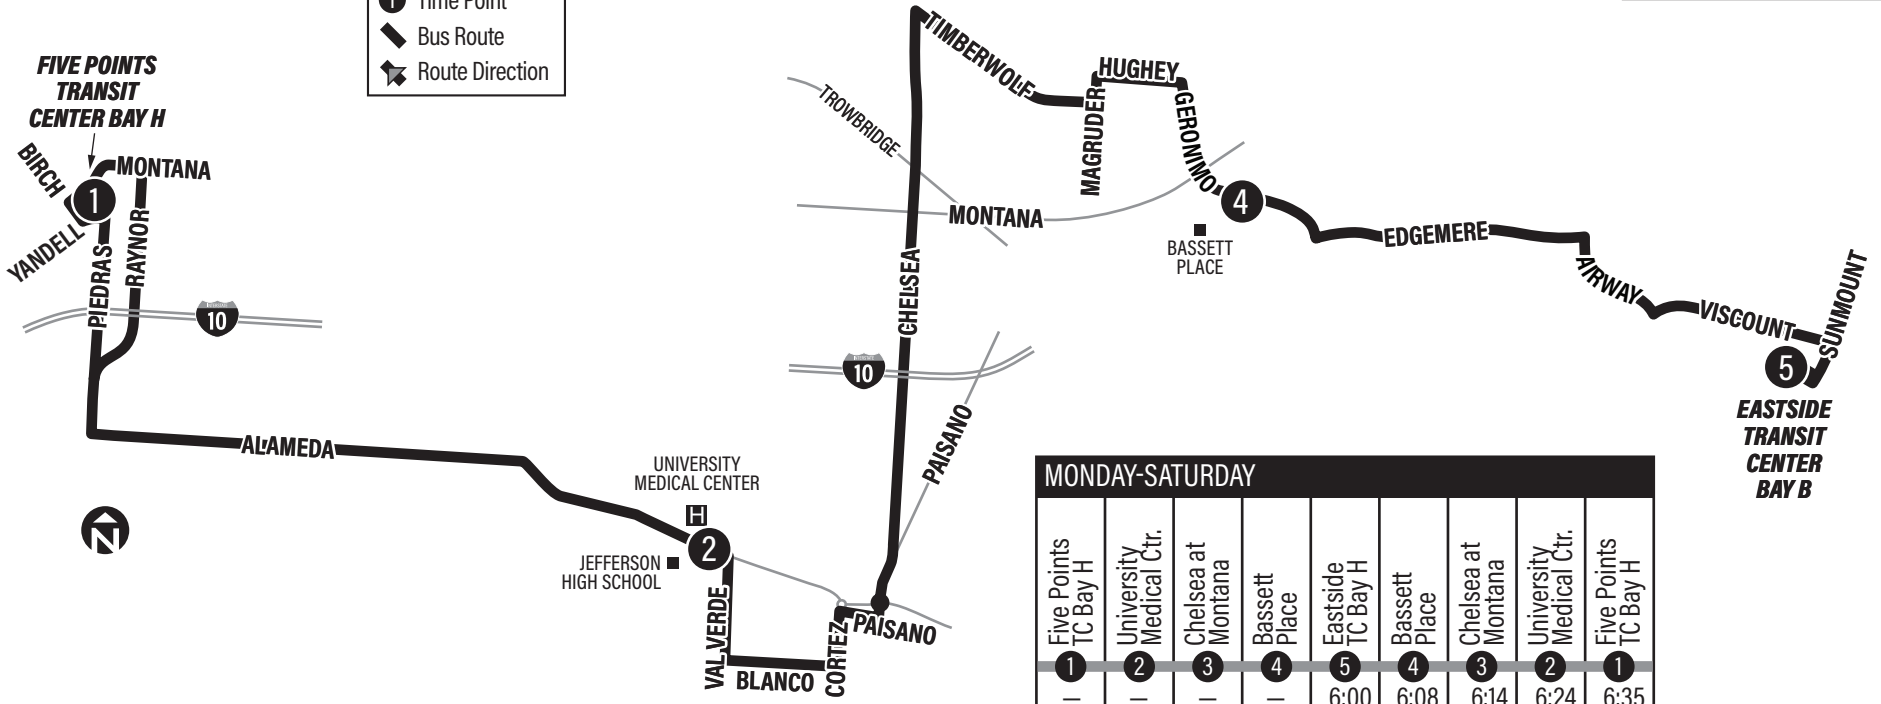

25 CHELSEA

EASTSIDE TRANSIT CENTER ROUTES
7, 25, 50, 52, 53, 59, 72, 74, PA86, Montana Brio

FIVE POINTS TRANSIT CENTER
25, 32, 33, 35, 50, 35, Brio

- CONNECTING POINTS TO ROUTES**
- Airway/Edgemere: 7, 50
 - Alameda/Copia: 61, Brio
 - Eastside Transit Center
 - Five Points Transit Center
 - Piedras/Gateway West: 32
 - University Medical: 61, Brio
 - Viscount/Catalpa: 7, 50, 59

LEGEND

- ① Time Point
- ▬ Bus Route
- ➔ Route Direction

MONDAY-SATURDAY								
Five Points TC Bay H	University Medical Ctr.	Chelsea at Montana	Bassett Place	Eastside TC Bay H	Bassett Place	Chelsea at Montana	University Medical Ctr.	Five Points TC Bay H
①	②	③	④	⑤	④	③	②	①
—	—	—	—	6:00	6:08	6:14	6:24	6:35
6:00	6:11	6:21	6:27	6:40	6:48	6:54	7:04	7:15
6:40	6:51	7:01	7:07	7:20	7:28	7:34	7:44	7:55
7:20	7:31	7:41	7:47	8:00	8:08	8:14	8:24	8:35
8:00	8:11	8:21	8:27	8:40	8:48	8:54	9:04	9:15
8:40	8:51	9:01	9:07	9:20	9:28	9:34	9:44	9:55
9:20	9:31	9:41	9:47	10:00	10:08	10:14	10:24	10:35
10:00	10:11	10:21	10:27	10:40	10:48	10:54	11:04	11:15
10:40	10:51	11:01	11:07	11:20	11:28	11:34	11:44	11:55
11:20	11:31	11:41	11:47	12:00	12:08	12:14	12:24	12:35
12:00	12:11	12:21	12:27	12:40	12:48	12:54	1:04	1:15
12:40	12:51	1:01	1:07	1:20	1:28	1:34	1:44	1:55
1:20	1:31	1:41	1:47	2:00	2:08	2:14	2:24	2:35
2:00	2:11	2:21	2:27	2:40	2:48	2:54	3:04	3:15
2:40	2:51	3:01	3:07	3:20	3:28	3:34	3:44	3:55
3:20	3:31	3:41	3:47	4:00	4:08	4:14	4:24	4:35
4:00	4:11	4:21	4:27	4:40	4:48	4:54	5:04	5:15
4:40	4:51	5:01	5:07	5:20	5:28	5:34	5:44	5:55
5:20	5:31	5:41	5:47	6:00	6:08	6:14	6:24	6:35
6:00	6:11	6:21	6:27	6:40	6:48	6:54	7:04	7:15
6:40	6:51	7:01	7:07	7:20	7:28	7:34	7:44	7:55
7:20	7:31	7:41	7:47	7:55	—	—	—	—