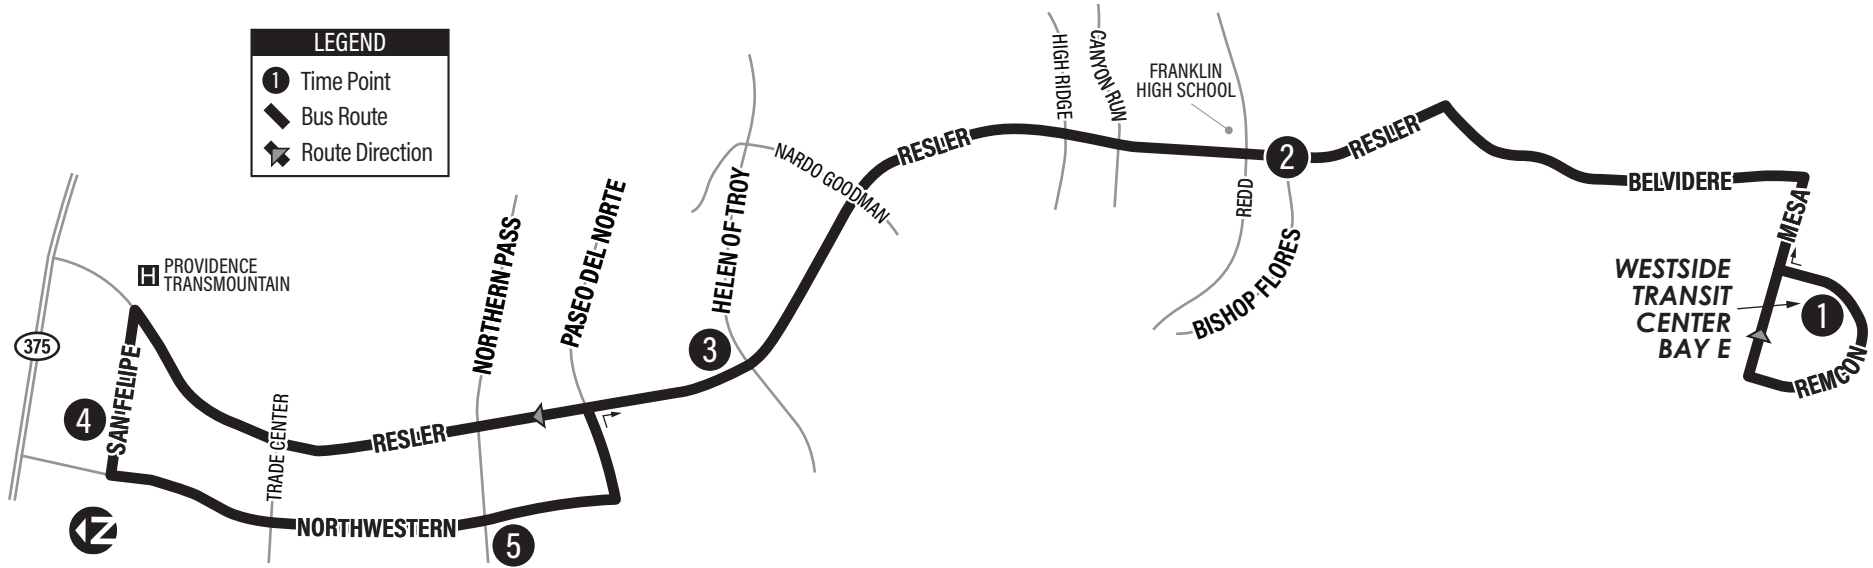

19 RESLER

WESTSIDE TRANSIT CENTER ROUTES
 PA12, 14, 15, PA16, 19, Mesa Brio,
 NM Gold Route, ETA10

CONNECTING POINTS TO ROUTES

- Resler/Belvidere: 14
- Resler/Bishop Flores: 14
- Westside Transit Center

LEGEND

- ① Time Point
- ▬ Bus Route
- ➔ Route Direction

MONDAY-FRIDAY						
Westside TC Bay E	Resler at Bishop Flores	Resler at Helen of Troy	San Felipe at ADP	Northwestern at North. Pass	Resler at Bishop Flores	Westside TC Bay E
①	②	③	④	⑤	②	①
6:00	6:15	6:19	6:30	6:35	6:46	6:55
7:00	7:15	7:19	7:30	7:35	7:46	7:55
8:00	8:15	8:19	8:30	8:35	8:46	8:55
9:00	9:15	9:19	9:30	9:35	9:46	9:55
10:00	10:15	10:19	10:30	10:35	10:46	10:55
11:00	11:15	11:19	11:30	11:35	11:46	11:55
12:00	12:15	12:19	12:30	12:35	12:46	12:55
1:00	1:15	1:19	1:30	1:35	1:46	1:55
2:00	2:15	2:19	2:30	2:35	2:46	2:55
3:00	3:15	3:19	3:30	3:35	3:46	3:55
4:00	4:15	4:19	4:30	4:35	4:46	4:55
5:00	5:15	5:19	5:30	5:35	5:46	5:55
6:00	6:15	6:19	6:30	6:35	6:46	6:55
7:00	7:15	7:19	7:30	7:35	7:46	7:55
8:00	8:15	8:19	8:30	8:35	8:46	8:55

SATURDAY						
Westside TC Bay E	Resler at Bishop Flores	Resler at Helen of Troy	San Felipe at ADP	Northwestern at North. Pass	Resler at Bishop Flores	Westside TC Bay E
①	②	③	④	⑤	②	①
6:00	6:15	6:19	6:30	6:35	6:46	6:55
7:00	7:15	7:19	7:30	7:35	7:46	7:55
8:00	8:15	8:19	8:30	8:35	8:46	8:55
9:00	9:15	9:19	9:30	9:35	9:46	9:55
10:00	10:15	10:19	10:30	10:35	10:46	10:55
11:00	11:15	11:19	11:30	11:35	11:46	11:55
12:00	12:15	12:19	12:30	12:35	12:46	12:55
1:00	1:15	1:19	1:30	1:35	1:46	1:55
2:00	2:15	2:19	2:30	2:35	2:46	2:55
3:00	3:15	3:19	3:30	3:35	3:46	3:55
4:00	4:15	4:19	4:30	4:35	4:46	4:55
5:00	5:15	5:19	5:30	5:35	5:46	5:55
6:00	6:15	6:19	6:30	6:35	6:46	6:55
7:00	7:15	7:19	7:30	7:35	7:46	7:55