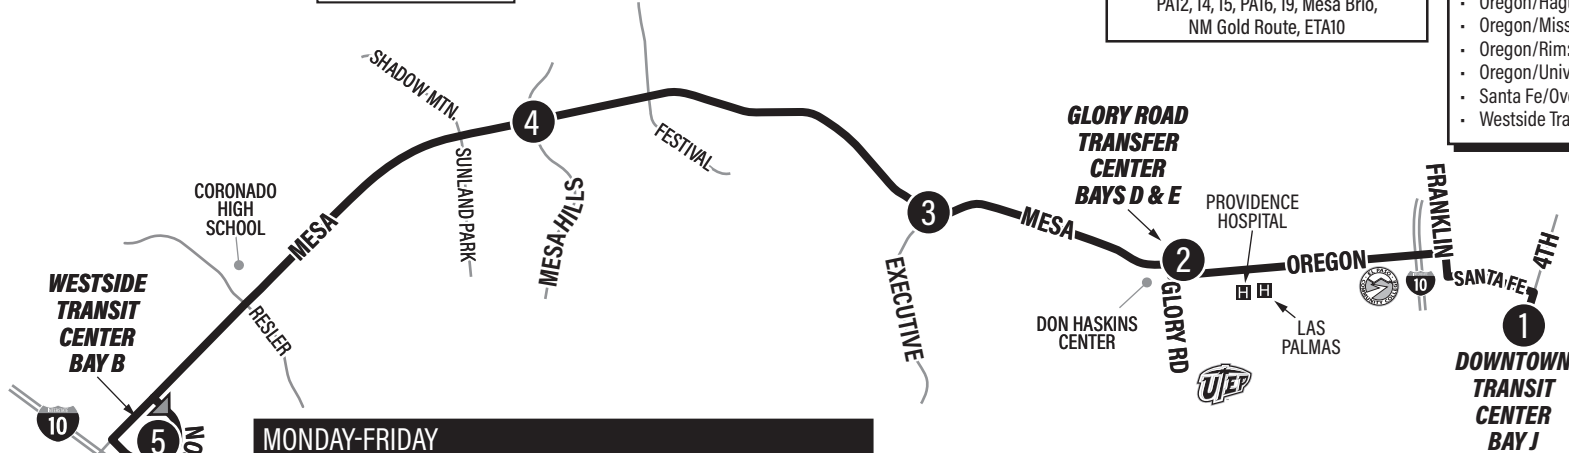

15 MESA

LEGEND

- ① Time Point
- ↔ Bus Route
- ➔ Route Direction

- DOWNTOWN TRANSIT CENTER ROUTES**
2, 10, 14, 15, 32, 34, 35, 59, 61, 65, Brio, Streetcar, NM Gold
- GLORY ROAD TRANSIT CENTER**
10, 14, 15, Mesa Brio, Streetcar
- WESTSIDE TRANSIT CENTER ROUTES**
PA12, 14, 15, PA16, 19, Mesa Brio, NM Gold Route, ETA10

- CONNECTING POINTS TO ROUTES**
- Downtown Transit Center
 - Glory Road Transit Center
 - Mesa/Argonaut: 14, Brio
 - Mesa/Executive: 14, Brio
 - Mesa/Festival: 14
 - Mesa/Kern: 14
 - Mesa/Resler: 14
 - Oregon/Hague: PA10, 14
 - Oregon/Missouri: 14
 - Oregon/Rim: PA10, 14
 - Oregon/University: PA10, 14
 - Santa Fe/Overland: PA10, 14, 34, 35
 - Westside Transit Center

SATURDAY

Downtown TC Bay J	Glory Road TC Bay E	Mesa at Executive	Mesa at Mesa Hills	Westside TC Bay B	Mesa at Mesa Hills	Mesa at Executive	Glory Road TC Bay D	Downtown TC Bay J
①	②	③	④	⑤	④	③	②	①
—	—	—	—	6:00	6:15	6:23	6:28	6:40
6:00	6:12	6:17	6:25	6:45	7:00	7:08	7:13	7:25
6:45	6:57	7:02	7:10	7:30	7:45	7:53	7:58	8:10
7:30	7:42	7:47	7:55	8:15	8:30	8:38	8:43	8:55
8:15	8:27	8:32	8:40	9:00	9:15	9:23	9:28	9:40
9:00	9:12	9:17	9:25	9:45	10:00	10:08	10:13	10:25
9:45	9:57	10:02	10:10	10:30	10:45	10:53	10:58	11:10
10:30	10:42	10:47	10:55	11:15	11:30	11:38	11:43	11:55
11:15	11:27	11:32	11:40	12:00	12:15	12:23	12:28	12:40
12:00	12:12	12:17	12:25	12:45	1:00	1:08	1:13	1:25
12:45	12:57	1:02	1:10	1:30	1:45	1:53	1:58	2:10
1:30	1:42	1:47	1:55	2:15	2:30	2:38	2:43	2:55
2:15	2:27	2:32	2:40	3:00	3:15	3:23	3:28	3:40
3:00	3:12	3:17	3:25	3:45	4:00	4:08	4:13	4:25
3:45	3:57	4:02	4:10	4:30	4:45	4:53	4:58	5:10
4:30	4:42	4:47	4:55	5:15	5:30	5:38	5:43	5:55
5:15	5:27	5:32	5:40	6:00	6:15	6:23	6:28	6:40
6:00	6:12	6:17	6:25	6:45	7:00	7:08	7:13	7:25
6:45	6:57	7:02	7:10	7:30	7:45	7:53	7:58	8:10
7:30	7:42	7:47	7:55	8:15	8:30	8:38	8:43	8:55
8:15	8:27	8:32	8:40	8:55	—	—	—	—