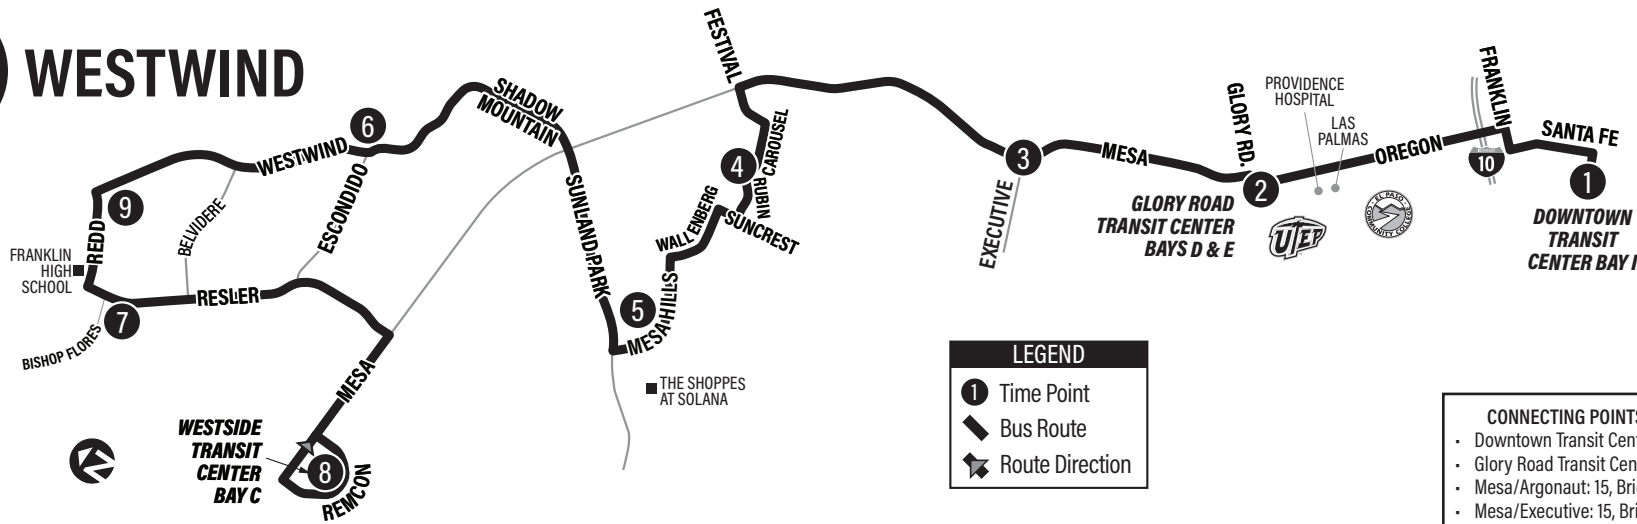

14 WESTWIND

LEGEND

- 1 Time Point
- Bus Route
- Route Direction

- CONNECTING POINTS TO ROUTES**
- Downtown Transit Center
 - Glory Road Transit Center
 - Mesa/Argonaut: 15, Brio
 - Mesa/Executive: 15, Brio
 - Mesa/Festival: 15
 - Mesa/Kern: 15
 - Mesa/Resler: 15
 - Oregon/Hague: PA10, 15
 - Oregon/Missouri: 15
 - Oregon/Rim: PA10, 15
 - Oregon/University: PA10, 15
 - Resler/Belvidere: 19
 - Resler/Bishop Flores: 19
 - Santa Fe/Overland: PA10, 15, 34, 35
 - Westside Transit Center

DOWNTOWN TRANSIT CENTER ROUTES
2, 10, 14, 15, 32, 34, 35, 59, 61, 65, Brio, Streetcar, NM Gold

GLORY ROAD TRANSIT CENTER
10, 14, 15, Mesa Brio, Streetcar

WESTSIDE TRANSIT CENTER ROUTES
PA12, 14, 15, PA16, 19, Mesa Brio, NM Gold Route, ETA10