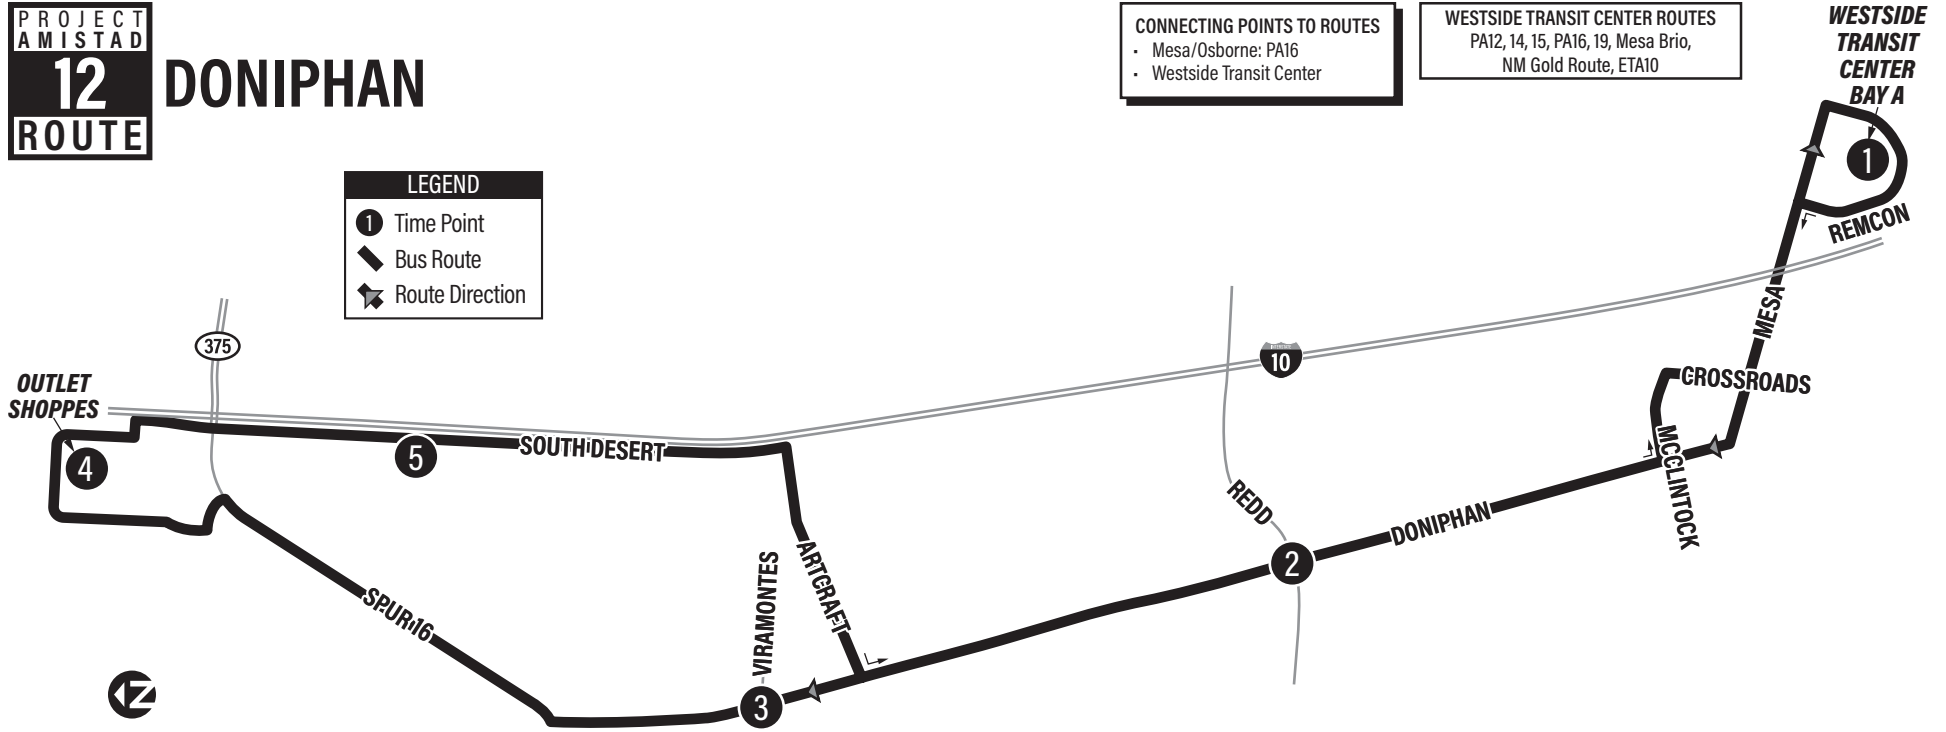

PROJECT
A MISTAD
12
ROUTE

DONIPHAN

LEGEND

- ① Time Point
- ▬ Bus Route
- Route Direction

CONNECTING POINTS TO ROUTES

- Mesa/Osborne: PA16
- Westside Transit Center

WESTSIDE TRANSIT CENTER ROUTES

PA12, 14, 15, PA16, 19, Mesa Brio,
NM Gold Route, ETA10

MONDAY-FRIDAY

Westside TC Bay A ①	Doniphan at Redd ②	Doniphan at Viramontes ③	The Outlet Shoppes ④	EPCC Northwest ⑤	Doniphan at Redd ②	Westside TC Bay A ①
5:00	5:10	5:15	5:30	5:35	5:42	5:55
6:00	6:10	6:15	6:30	6:35	6:42	6:55
7:00	7:10	7:15	7:30	7:35	7:42	7:55
8:00	8:10	8:15	8:30	8:35	8:42	8:55
9:00	9:10	9:15	9:30	9:35	9:42	9:55
10:00	10:10	10:15	10:30	10:35	10:42	10:55
11:00	11:10	11:15	11:30	11:35	11:42	11:55
12:00	12:10	12:15	12:30	12:35	12:42	12:55
1:00	1:10	1:15	1:30	1:35	1:42	1:55
2:00	2:10	2:15	2:30	2:35	2:42	2:55
3:00	3:10	3:15	3:30	3:35	3:42	3:55
4:00	4:10	4:15	4:30	4:35	4:42	4:55
5:00	5:10	5:15	5:30	5:35	5:42	5:55
6:00	6:10	6:15	6:30	6:35	6:42	6:55
7:00	7:10	7:15	7:30	7:35	7:42	7:55

SATURDAY

Westside TC Bay A ①	Doniphan at Redd ②	Doniphan at Viramontes ③	The Outlet Shoppes ④	EPCC Northwest ⑤	Doniphan at Redd ②	Westside TC Bay A ①
6:00	6:10	6:15	6:30	6:35	6:42	6:55
7:00	7:10	7:15	7:30	7:35	7:42	7:55
8:00	8:10	8:15	8:30	8:35	8:42	8:55
9:00	9:10	9:15	9:30	9:35	9:42	9:55
10:00	10:10	10:15	10:30	10:35	10:42	10:55
11:00	11:10	11:15	11:30	11:35	11:42	11:55
12:00	12:10	12:15	12:30	12:35	12:42	12:55
1:00	1:10	1:15	1:30	1:35	1:42	1:55
2:00	2:10	2:15	2:30	2:35	2:42	2:55
3:00	3:10	3:15	3:30	3:35	3:42	3:55
4:00	4:10	4:15	4:30	4:35	4:42	4:55
5:00	5:10	5:15	5:30	5:35	5:42	5:55
6:00	6:10	6:15	6:30	6:35	6:42	6:55