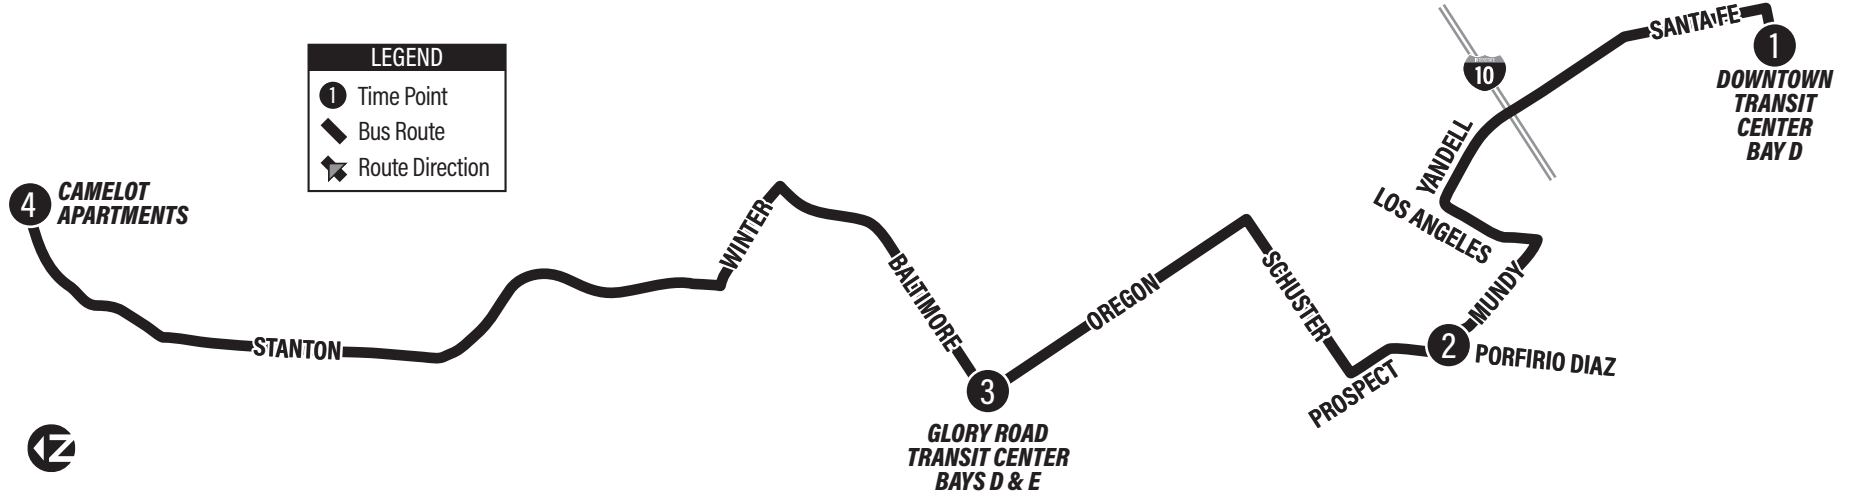

# SUNSET HEIGHTS/STANTON

**DOWNTOWN TRANSIT CENTER ROUTES**  
2, 10, 14, 15, 32, 34, 35, 59, 61, 65, Brio,  
Streetcar, NM Gold

**GLORY ROAD TRANSIT CENTER**  
10, 14, 15, Mesa Brio, Streetcar

- CONNECTING POINTS TO ROUTES**
- Downtown Transit Center
  - Glory Road Transit Center
  - Oregon/Hague: 14, 15
  - Oregon/Rim: 14, 15
  - Oregon/University: 14, 15
  - Santa Fe/Overland: 14, 15, 34, 35

MONDAY-FRIDAY						
Downtown TC Bay D ①	Porfirio Diaz at Mundy ②	Glory Road TC Bay E ③	Camelot Apartments ④	Glory Road TC Bay D ③	Porfirio Diaz at Mundy ②	Downtown TC Bay D ①
6:00	6:10	6:18	6:30	6:40	6:47	6:57
7:00	7:10	7:18	7:30	7:40	7:47	7:57
8:00	8:10	8:18	8:30	8:40	8:47	8:57
9:00	9:10	9:18	9:30	9:40	9:47	9:57
10:00	10:10	10:18	10:30	10:40	10:47	10:57
11:00	11:10	11:18	11:30	11:40	11:47	11:57
12:00	12:10	12:18	12:30	12:40	12:47	12:57
1:00	1:10	1:18	1:30	1:40	1:47	1:57
2:00	2:10	2:18	2:30	2:40	2:47	2:57
3:00	3:10	3:18	3:30	3:40	3:47	3:57
4:00	4:10	4:18	4:30	4:40	4:47	4:57
5:00	5:10	5:18	5:30	5:40	5:47	5:57
6:00	6:10	6:18	6:30	6:40	6:47	6:57
7:00	7:10	7:18	7:30	7:40	7:47	7:57

SATURDAY						
Downtown TC Bay D ①	Porfirio Diaz at Mundy ②	Glory Road TC Bay E ③	Camelot Apartments ④	Glory Road TC Bay D ③	Porfirio Diaz at Mundy ②	Downtown TC Bay D ①
7:00	7:10	7:18	7:30	7:40	7:47	7:57
8:00	8:10	8:18	8:30	8:40	8:47	8:57
9:00	9:10	9:18	9:30	9:40	9:47	9:57
10:00	10:10	10:18	10:30	10:40	10:47	10:57
11:00	11:10	11:18	11:30	11:40	11:47	11:57
12:00	12:10	12:18	12:30	12:40	12:47	12:57
1:00	1:10	1:18	1:30	1:40	1:47	1:57
2:00	2:10	2:18	2:30	2:40	2:47	2:57
3:00	3:10	3:18	3:30	3:40	3:47	3:57
4:00	4:10	4:18	4:30	4:40	4:47	4:57
5:00	5:10	5:18	5:30	5:40	5:47	5:57
6:00	6:10	6:18	6:30	6:40	6:47	6:57