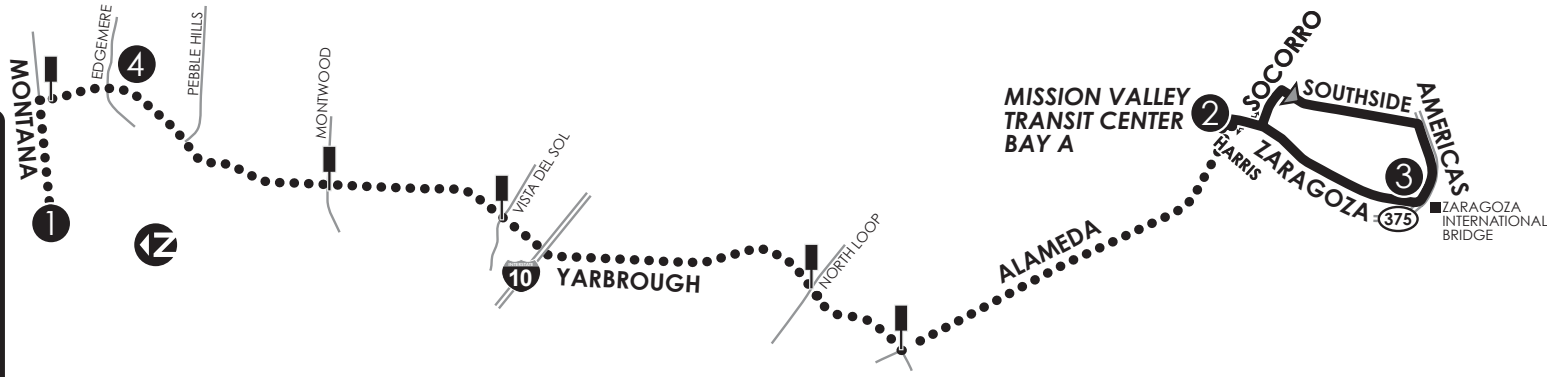

89 Zaragoza Bridge Circulator

MISSION VALLEY TRANSIT CENTER
PA5, PA6, 60, 61, 63, 68, 69, 84, 89,
CR30, CR40, CR50, Alameda Brio

CONNECTING POINTS TO ROUTES
• Mission Valley Transit Center
• Zaragoza Bridge (60)

Monday-Saturday

Montana at Lorne	Mission Valley TC Bay A	Zaragoza Bridge	Mission Valley TC Bay A	Yarborough at Havenrock
1	2	3	2	4
4:40	5:00	5:15	5:25	—
—	5:30	5:40	5:50	—
—	5:55	6:05	6:15	—
—	6:20	6:30	6:40	—
—	6:45	6:55	7:05	—
—	7:10	7:20	7:30	—
—	7:35	7:45	7:55	—
—	8:00	8:10	8:20	—
—	8:25	8:35	8:45	—
—	8:50	9:00	9:10	—
—	9:15	9:25	9:35	—
—	9:40	9:50	10:00	—
—	10:05	10:15	10:25	—
—	10:30	10:40	10:50	—
—	10:55	11:05	11:15	—
—	11:20	11:30	11:40	—
—	11:45	11:55	12:05	—
—	12:10	12:20	12:30	—
—	12:35	12:45	12:55	—
—	1:00	1:10	1:20	—
—	1:25	1:35	1:45	—
—	1:50	2:00	2:10	—
—	2:15	2:25	2:35	—
—	2:40	2:50	3:00	—
—	3:05	3:15	3:25	—
—	3:30	3:40	3:50	—
—	3:55	4:05	4:15	—
—	4:20	4:30	4:40	—
—	4:45	4:55	5:05	—
—	5:10	5:20	5:30	—
—	5:35	5:45	5:55	—
—	6:00	6:10	6:20	—
—	6:25	6:35	6:45	—
—	6:50	7:00	7:10	—
—	7:15	7:25	7:35	—
—	7:40	7:50	8:00	—
—	8:05	8:15	8:25	8:45

**DESIGNATED STOPS/
PARADAS DESIGNADAS**

**First Outbound Trip/
Primer Viaje de Ida**
Montana/Lorne
3559 Yarbrough/Montana
Yarbrough/Montwood
Yarbrough/Vista Del Sol
Yarbrough/North Loop
Alameda/Yarbrough

**Last Inbound trip/
Último viaje de Vuelta:**
Alameda/Yarbrough
Yarbrough/North Loop
Yarbrough/Vista Del Sol
Yarbrough/Montwood
Yarbrough/Havenrock

LEGEND

- 1 Time Point
- Bus Route
- Route Direction
- Designated Times Only
- Designated Stop