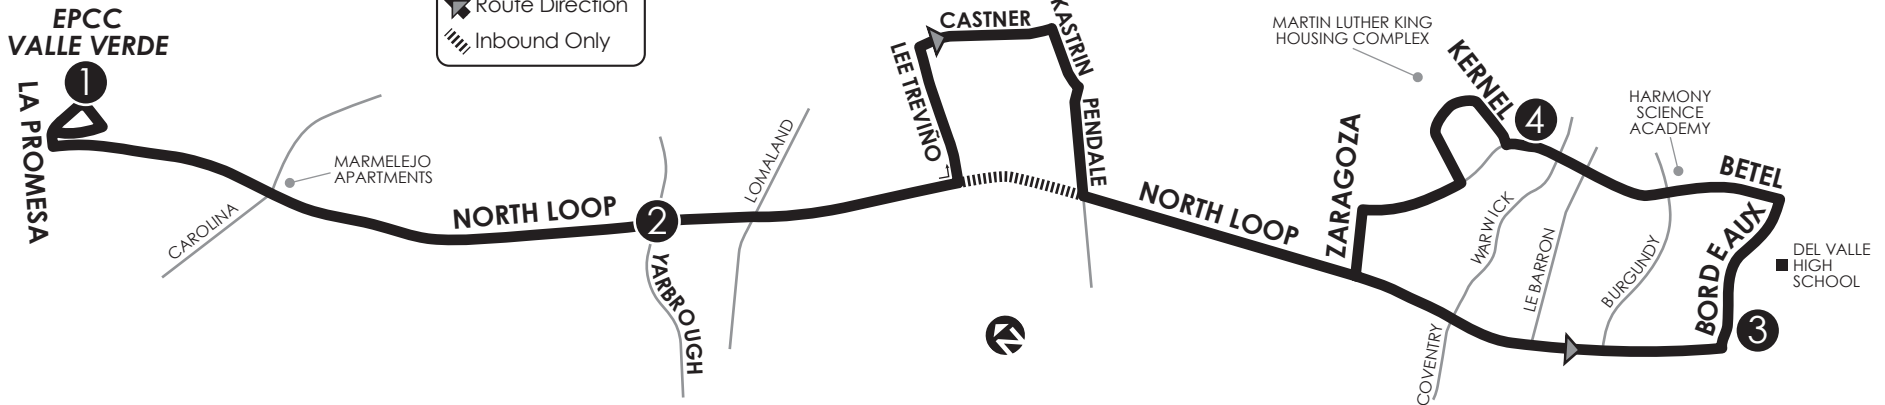

# 86 Bordeaux via North Loop

EPCC VALLE VERDE ROUTES  
7, 63, 65, 66, 86

- CONNECTING POINTS TO ROUTES
- EPCC Valle Verde
  - North Loop & Yarbrough (67)
  - North Loop & Lomaland (63)
  - North Loop & Zaragoza (63, 68, 69)
  - Zaragoza & Betel (69)
  - North Loop & Pendale (63, 68)

**LEGEND**

- ① Time Point
- ▬ Bus Route
- ➔ Route Direction
- ▨ Inbound Only

**Monday-Friday**

EPCC Valle Verde ①	North Loop at Yarbrough ②	Bordeaux at North Loop ③	Betel at Kernel ④	North Loop at Yarbrough ②	EPCC Valle Verde ①
5:45	5:53	6:15	6:19	6:33	6:43
6:45	6:53	7:15	7:19	7:33	7:43
7:45	7:53	8:15	8:19	8:33	8:43
8:45	8:53	9:15	9:19	9:33	9:43
9:45	9:53	10:15	10:19	10:33	10:43
10:45	10:53	11:15	11:19	11:33	11:43
11:45	11:53	12:15	12:19	12:33	12:43
12:45	12:53	1:15	1:19	1:33	1:43
1:45	1:53	2:15	2:19	2:33	2:43
2:45	2:53	3:15	3:19	3:33	3:43
3:45	3:53	4:15	4:19	4:33	4:43
4:45	4:53	5:15	5:19	5:33	5:43
5:45	5:53	6:15	6:19	6:33	6:43
6:45	6:53	7:15	7:19	7:33	7:43
7:45	7:53	8:15	8:19	8:33	8:43
8:45	8:53	9:15	9:19	9:33	9:43
9:45	9:53	10:15	10:22	—	—

**Saturday**

EPCC Valle Verde ①	North Loop at Yarbrough ②	Bordeaux at North Loop ③	Betel at Kernel ④	North Loop at Yarbrough ②	EPCC Valle Verde ①
5:45	5:53	6:15	6:19	6:33	6:43
6:45	6:53	7:15	7:19	7:33	7:43
7:45	7:53	8:15	8:19	8:33	8:43
8:45	8:53	9:15	9:19	9:33	9:43
9:45	9:53	10:15	10:19	10:33	10:43
10:45	10:53	11:15	11:19	11:33	11:43
11:45	11:53	12:15	12:19	12:33	12:43
12:45	12:53	1:15	1:19	1:33	1:43
1:45	1:53	2:15	2:19	2:33	2:43
2:45	2:53	3:15	3:19	3:33	3:43
3:45	3:53	4:15	4:19	4:33	4:43
4:45	4:53	5:15	5:19	5:33	5:43
5:45	5:53	6:15	6:19	6:33	6:43
6:45	6:53	7:15	7:22	—	—