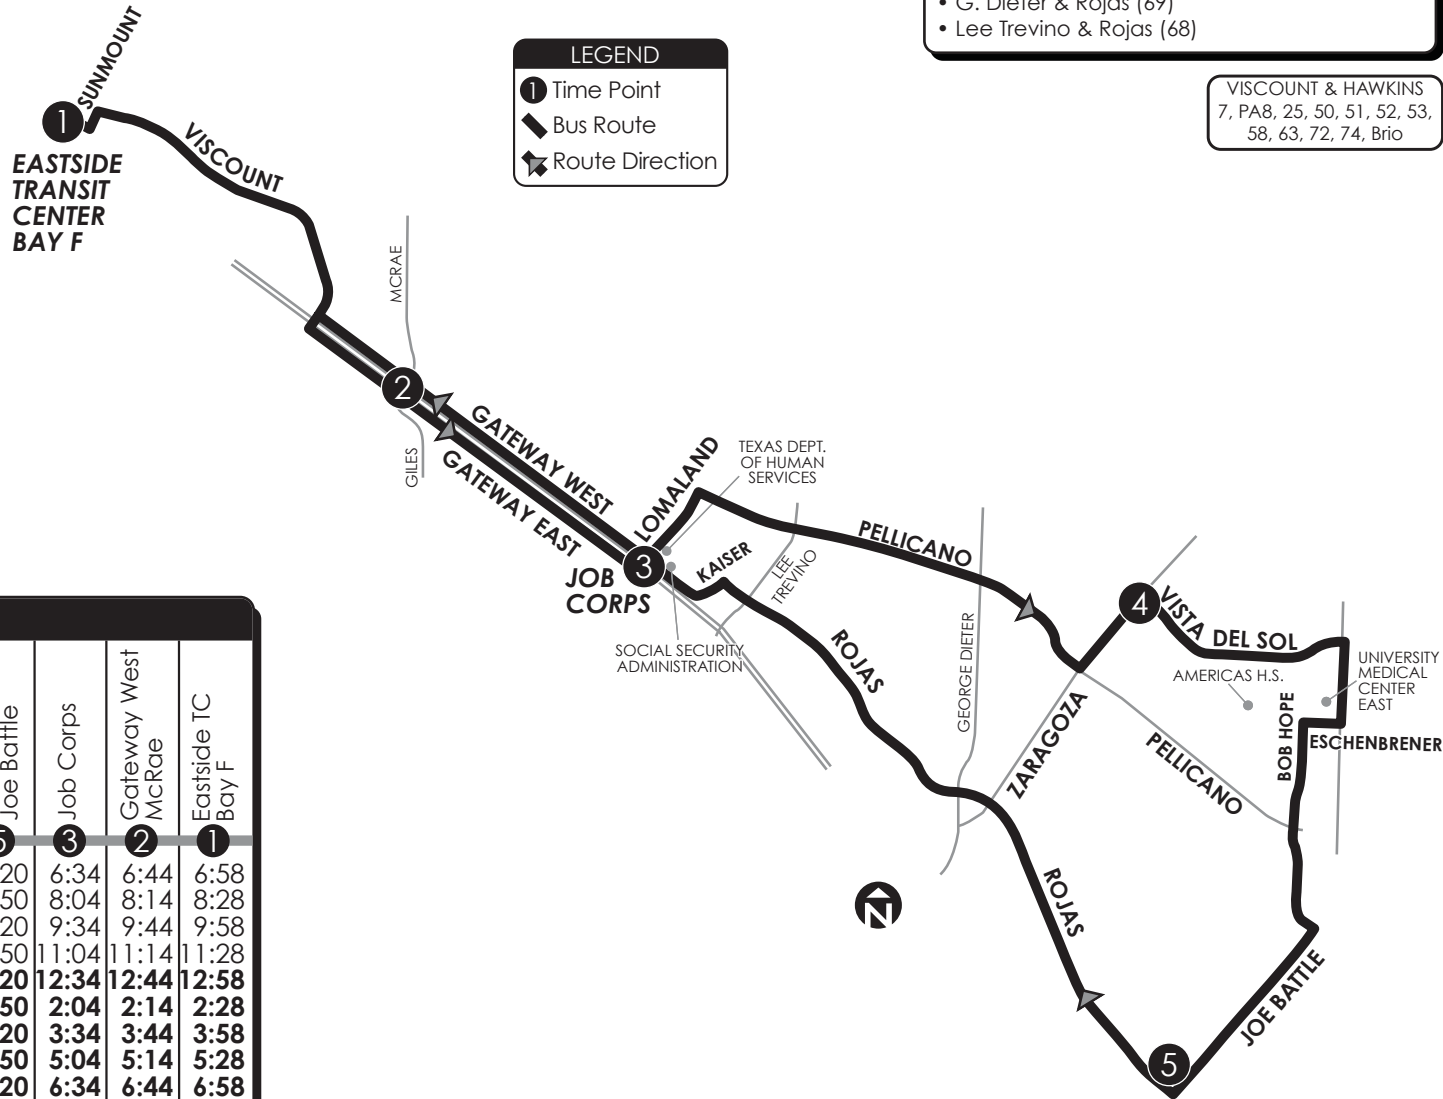

74 Pellicano/Rojas

EASTSIDE TRANSIT CENTER ROUTES
 PA5, PA6, 7, PA8, 25, 50, 51, 52, 53, 58,
 59, 63, 72, 74, CR20, PA90, Brio
 SPECIAL TRIPS: 10, PA12, PA13, 14, 15

CONNECTING POINTS TO ROUTES

- Eastside Transit Center
- Viscount & Hawkins
- Viscount & Montwood (PA8, 51, 52, 53, 63, 72)
- Yarbrough & Gateway (PA8, 67)
- Gateway West & Job Corps (PA8)
- Lee Trevino & Pellicano (68)
- G. Dieter & Pellicano (69)
- G. Dieter & Rojas (69)
- Lee Trevino & Rojas (68)

VISCOUNT & HAWKINS
 7, PA8, 25, 50, 51, 52, 53,
 58, 63, 72, 74, Brio

LEGEND

- ① Time Point
- ▬ Bus Route
- Route Direction

Monday-Saturday							
Eastside TC Bay F	Gateway East Giles	Lomaland Gateway West	Vista Del Sol Zaragoza	Rojas Joe Battle	Job Corps	Gateway West McRae	Eastside TC Bay F
①	②	③	④	⑤	③	②	①
5:30	5:42	5:51	6:05	6:20	6:34	6:44	6:58
7:00	7:12	7:21	7:35	7:50	8:04	8:14	8:28
8:30	8:42	8:51	9:05	9:20	9:34	9:44	9:58
10:00	10:12	10:21	10:35	10:50	11:04	11:14	11:28
11:30	11:42	11:51	12:05	12:20	12:34	12:44	12:58
1:00	1:12	1:21	1:35	1:50	2:04	2:14	2:28
2:30	2:42	2:51	3:05	3:20	3:34	3:44	3:58
4:00	4:12	4:21	4:35	4:50	5:04	5:14	5:28
5:30	5:42	5:51	6:05	6:20	6:34	6:44	6:58
7:00	7:12	7:21	7:35	7:50	8:04	8:14	8:28