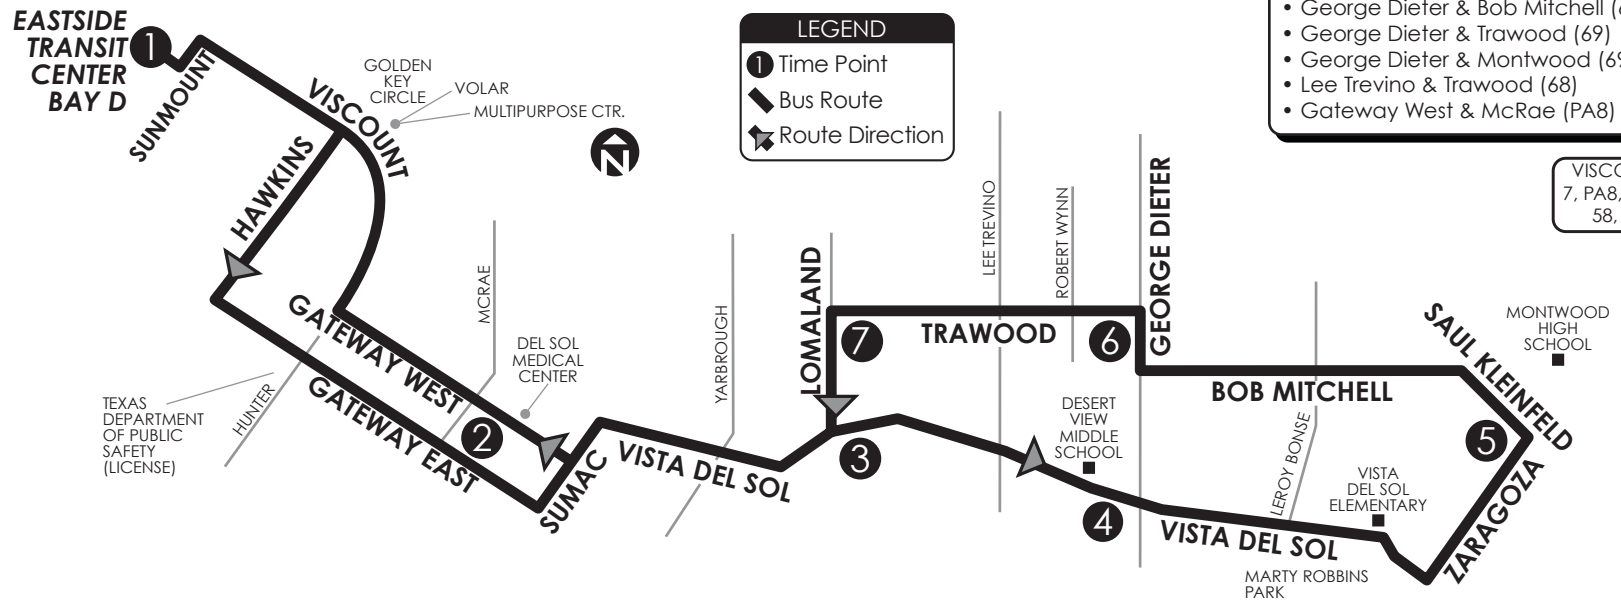

# 72 Vista del Sol

EASTSIDE TRANSIT CENTER ROUTES  
 PA5, PA6, 7, PA8, 25, 50, 51, 52, 53, 58,  
 59, 63, 72, 74, CR20, PA90, Brio  
 SPECIAL TRIPS: 10, PA12, PA13, 14, 15

- CONNECTING POINTS TO ROUTES
- Eastside Transit Center
  - Viscount & Hawkins
  - Viscount & Montwood (PA8, 51, 52, 53, 63, 74)
  - Gateway East & Hawkins (PA8, 63)
  - Vista Del Sol & Yarbrough (67)
  - Vista Del Sol & Lee Trevino (68)
  - Vista Del Sol & George Dieter (69)
  - George Dieter & Bob Mitchell (69)
  - George Dieter & Trawood (69)
  - George Dieter & Montwood (69)
  - Lee Trevino & Trawood (68)
  - Gateway West & McRae (PA8)

VISCOUNT & HAWKINS  
 7, PA8, 25, 50, 51, 52, 53,  
 58, 63, 72, 74, Brio

**Monday-Friday**

Eastside TC Bay D	McRae at Gateway East	Lomland at Vista del Sol	Vista del Sol at George Dieter	Zaragoza at Saul Kleinfield	George Dieter at Trawood	Lomland at Trawood	McRae at Gateway West	Eastside TC Bay D
1	2	3	4	5	6	7	2	1
6:45	6:58	7:06	7:16	7:28	7:38	7:46	7:56	8:10
8:15	8:28	8:36	8:46	8:58	9:08	9:16	9:26	9:40
9:45	9:58	10:06	10:16	10:28	10:38	10:46	10:56	11:10
11:15	11:28	11:36	11:46	11:58	12:08	12:16	12:26	12:40
12:45	12:58	1:06	1:16	1:28	1:38	1:46	1:56	2:10
2:15	2:28	2:36	2:46	2:58	3:08	3:16	3:26	3:40
3:45	3:58	4:06	4:16	4:28	4:38	4:46	4:56	5:10
5:15	5:28	5:36	5:46	5:58	6:08	6:16	6:26	6:40
6:45	6:58	7:06	7:16	7:28	7:38	7:46	7:56	8:10

**Saturday**

Cielo Vista TC Bay D	McRae at Gateway East	Lomland at Vista del Sol	Vista del Sol at George Dieter	Zaragoza at Saul Kleinfield	George Dieter at Trawood	Lomland at Trawood	McRae at Gateway West	Cielo Vista TC Bay D
1	2	3	4	5	6	7	2	1
6:45	6:58	7:06	7:16	7:28	7:38	7:46	7:56	8:10
8:15	8:28	8:36	8:46	8:58	9:08	9:16	9:26	9:40
9:45	9:58	10:06	10:16	10:28	10:38	10:46	10:56	11:10
11:15	11:28	11:36	11:46	11:58	12:08	12:16	12:26	12:40
12:45	12:58	1:06	1:16	1:28	1:38	1:46	1:56	2:10
2:15	2:28	2:36	2:46	2:58	3:08	3:16	3:26	3:40
3:45	3:58	4:06	4:16	4:28	4:38	4:46	4:56	5:10
5:15	5:28	5:36	5:46	5:58	6:08	6:16	6:26	6:40