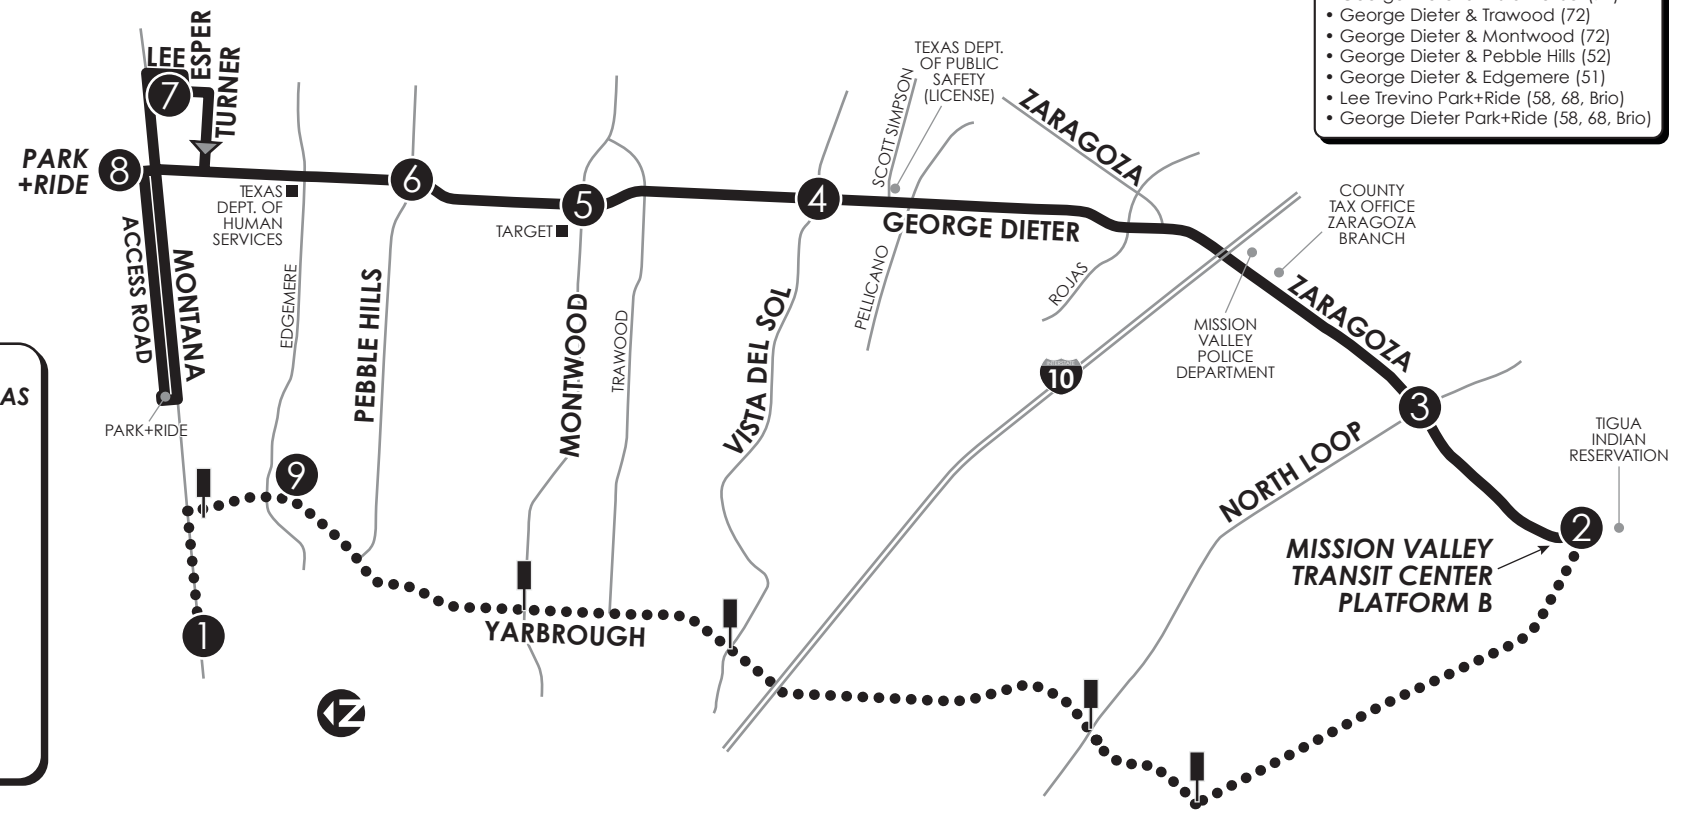

69 George Dieter

MISSION VALLEY TRANSIT CENTER
PA5, PA6, 60, 61, 63, 68, 69, 84, 89,
CR30, CR40, CR50, Alameda Brio

1. CONNECTING POINTS TO ROUTES
2. Mission Valley Transit Center
   - North Loop & Zaragoza (63, 86)
   - George Dieter & Pellicano (74)
   - George Dieter & Vista Del Sol (72)
   - George Dieter & Trawood (72)
   - George Dieter & Montwood (72)
   - George Dieter & Pebble Hills (52)
   - George Dieter & Edgemere (51)
   - Lee Trevino Park+Ride (58, 68, Brio)
   - George Dieter Park+Ride (58, 68, Brio)

LEGEND

- ① Time Point
- ▬ Bus Route
- ➔ Route Direction
- Designated Times Only
- ▬ Designated Stop

**DESIGNATED STOPS/
PARADAS DESIGNADAS**

**First Outbound Trip/
Primer Viaje de Ida**
Montana/Lorne
3559 Yarbrough/Montana
Yarbrough/Montwood
Yarbrough/Vista Del Sol
Yarbrough/North Loop
Alameda/Yarbrough

**Last Inbound trip/
Último viaje de Vuelta:**
Alameda/Yarbrough
Yarbrough/North Loop
Yarbrough/Vista Del Sol
Yarbrough/Montwood
Yarbrough/Havenrock

Monday-Friday

Montana at Lorne	Mission Valley TC Platform B	Zaragoza at North Loop	George Dieter at Vista Del Sol	George Dieter at Montwood	George Dieter at Pebble Hills	Montana at Lee	George Dieter Park+Ride	George Dieter at Pebble Hills	George Dieter at Montwood	George Dieter at Vista Del Sol	Zaragoza at North Loop	Mission Valley TC Platform B	Yarbrough at Havenrock
①	②	③	④	⑤	⑥	⑦	⑧	⑥	⑤	④	③	②	⑨
5:10	5:30	5:36	5:51	5:55	5:58	6:07	6:17	6:25	6:29	6:33	6:48	6:55	—
—	7:00	7:06	7:21	7:25	7:28	7:37	7:47	7:55	7:59	8:03	8:18	8:25	—
—	8:30	8:36	8:51	8:55	8:58	9:07	9:17	9:25	9:29	9:33	9:48	9:55	—
—	10:00	10:06	10:21	10:25	10:28	10:37	10:47	10:55	10:59	11:03	11:18	11:25	—
—	11:30	11:36	11:51	11:55	11:58	12:07	12:17	12:25	12:29	12:33	12:48	12:55	—
—	1:00	1:06	1:21	1:25	1:28	1:37	1:47	1:55	1:59	2:03	2:18	2:25	—
—	2:30	2:36	2:51	2:55	2:58	3:07	3:17	3:25	3:29	3:33	3:48	3:55	—
—	4:00	4:06	4:21	4:25	4:28	4:37	4:47	4:55	4:59	5:03	5:18	5:25	—
—	5:30	5:36	5:51	5:55	5:58	6:07	6:17	6:25	6:29	6:33	6:48	6:55	—
—	7:00	7:06	7:21	7:25	7:28	7:37	7:47	7:55	7:59	8:03	8:18	8:25	8:45

Saturday

Montana at Lorne	Mission Valley TC Platform B	Zaragoza at North Loop	George Dieter at Vista Del Sol	George Dieter at Montwood	George Dieter at Pebble Hills	Montana at Lee	George Dieter Park+Ride	George Dieter at Pebble Hills	George Dieter at Montwood	George Dieter at Vista Del Sol	Zaragoza at North Loop	Mission Valley TC Platform B	Yarbrough at Havenrock
①	②	③	④	⑤	⑥	⑦	⑧	⑥	⑤	④	③	②	⑨
6:40	7:00	7:06	7:21	7:25	7:28	7:37	7:47	7:55	7:59	8:03	8:18	8:25	—
—	8:30	8:36	8:51	8:55	8:58	9:07	9:17	9:25	9:29	9:33	9:48	9:55	—
—	10:00	10:06	10:21	10:25	10:28	10:37	10:47	10:55	10:59	11:03	11:18	11:25	—
—	11:30	11:36	11:51	11:55	11:58	12:07	12:17	12:25	12:29	12:33	12:48	12:55	—
—	1:00	1:06	1:21	1:25	1:28	1:37	1:47	1:55	1:59	2:03	2:18	2:25	—
—	2:30	2:36	2:51	2:55	2:58	3:07	3:17	3:25	3:29	3:33	3:48	3:55	—
—	4:00	4:06	4:21	4:25	4:28	4:37	4:47	4:55	4:59	5:03	5:18	5:25	—
—	5:30	5:36	5:51	5:55	5:58	6:07	6:17	6:25	6:29	6:33	6:48	6:55	—
—	7:00	7:06	7:21	7:25	7:28	7:37	7:47	7:55	7:59	8:03	8:18	8:25	8:45