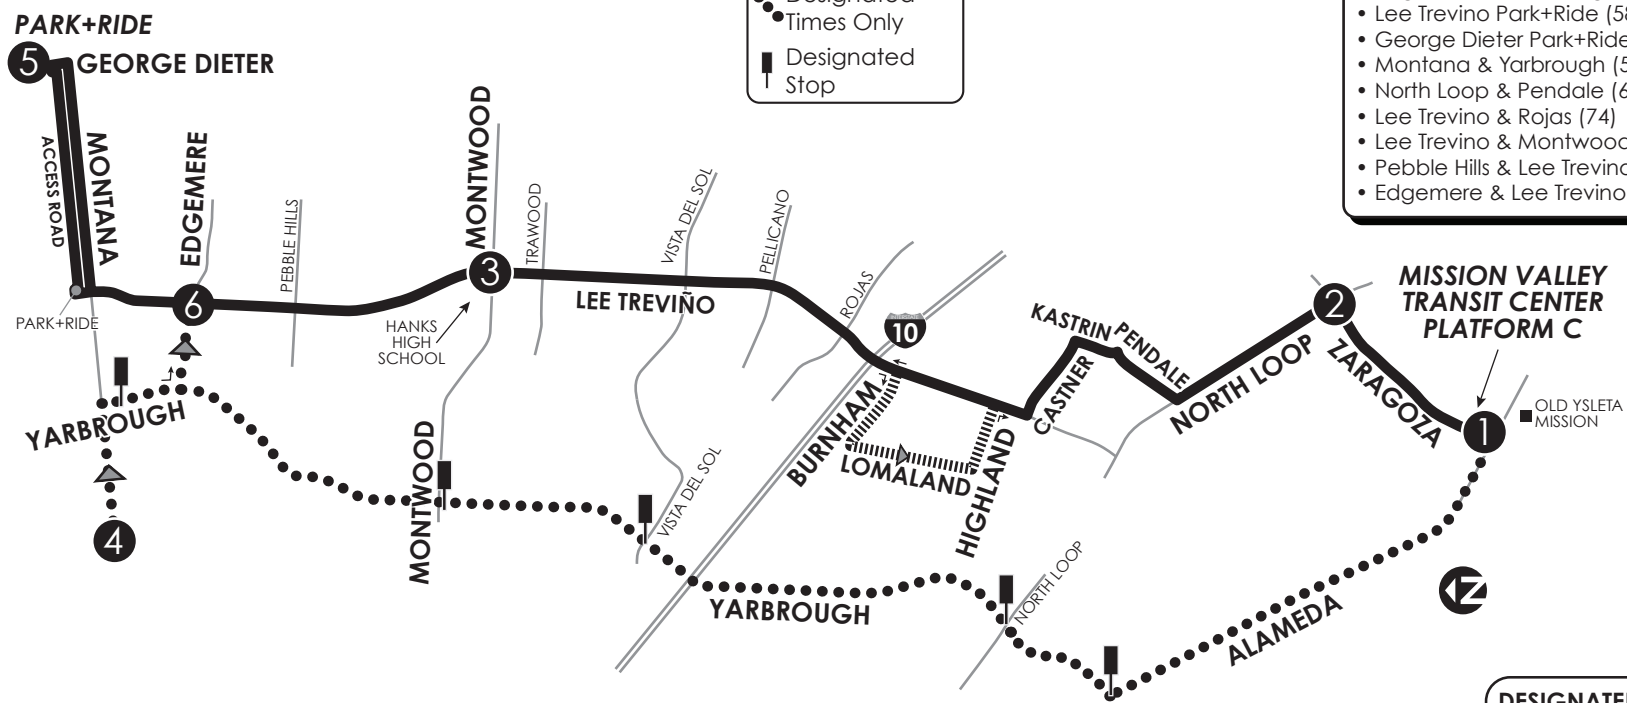

68 Lee Trevino

LEGEND

- ① Time Point
- ▬ Bus Route
- Route Direction
- Designated Times Only
- ▬ Designated Stop

MISSION VALLEY TRANSIT CENTER
PA5, PA6, 60, 61, 63, 68, 69, 84, 89,
CR30, CR40, CR50, Alameda Brio

- CONNECTING POINTS TO ROUTES**
- Mission Valley Transit Center
 - North Loop & Zaragoza (63, 69, 86)
 - Lee Trevino & Trawood (72)
 - Lee Trevino & Vista Del Sol (72)
 - Edgemere & Yarbrough (51, 58, 67)
 - Lee Trevino Park+Ride (58, 69, Brio)
 - George Dieter Park+Ride (58, 69, Brio)
 - Montana & Yarbrough (58, 67)
 - North Loop & Pendale (63, 86)
 - Lee Trevino & Rojas (74)
 - Lee Trevino & Montwood (53)
 - Pebble Hills & Lee Trevino (52)
 - Edgemere & Lee Trevino (51, 67)

Monday-Saturday

Mission Valley TC Platform C	North Loop at Zaragoza	Lee Trevino at Montwood	Montana at Lorne	George Dieter Park+Ride	Lee Trevino at Edgemere	Lee Trevino at Montwood	North Loop at Zaragoza	Mission Valley TC Platform C	Yarbrough at Havenrock
①	②	③	④	⑤	⑥	③	②	①	⑥
—	—	—	5:21	—	5:28	5:34	5:55	6:05	—
6:10	6:18	6:39	—	6:55	6:58	7:04	7:25	7:35	—
7:40	7:48	8:09	—	8:25	8:28	8:34	8:55	9:05	—
9:10	9:18	9:39	—	9:55	9:58	10:04	10:25	10:35	—
10:40	10:48	11:09	—	11:25	11:28	11:34	11:55	12:05	—
12:10	12:18	12:39	—	12:55	12:58	1:04	1:25	1:35	—
1:40	1:48	2:09	—	2:25	2:28	2:34	2:55	3:05	—
3:10	3:18	3:39	—	3:55	3:58	4:04	4:25	4:35	—
4:40	4:48	5:09	—	5:25	5:28	5:34	5:55	6:05	—
6:10	6:18	6:39	—	6:55	6:58	7:04	7:25	7:35	—
7:40	7:48	8:09	—	8:25	8:28	8:34	8:55	9:05	9:25

**DESIGNATED STOPS/
PARADAS DESIGNADAS**

**First Outbound Trip/
Primer Viaje de Ida**
Montana/Lorne

**Last Inbound trip/
Último viaje de Vuelta:**
Alameda/Yarbrough
Yarbrough/North Loop
Yarbrough/Vista Del Sol
Yarbrough/Montwood
Yarbrough/Havenrock