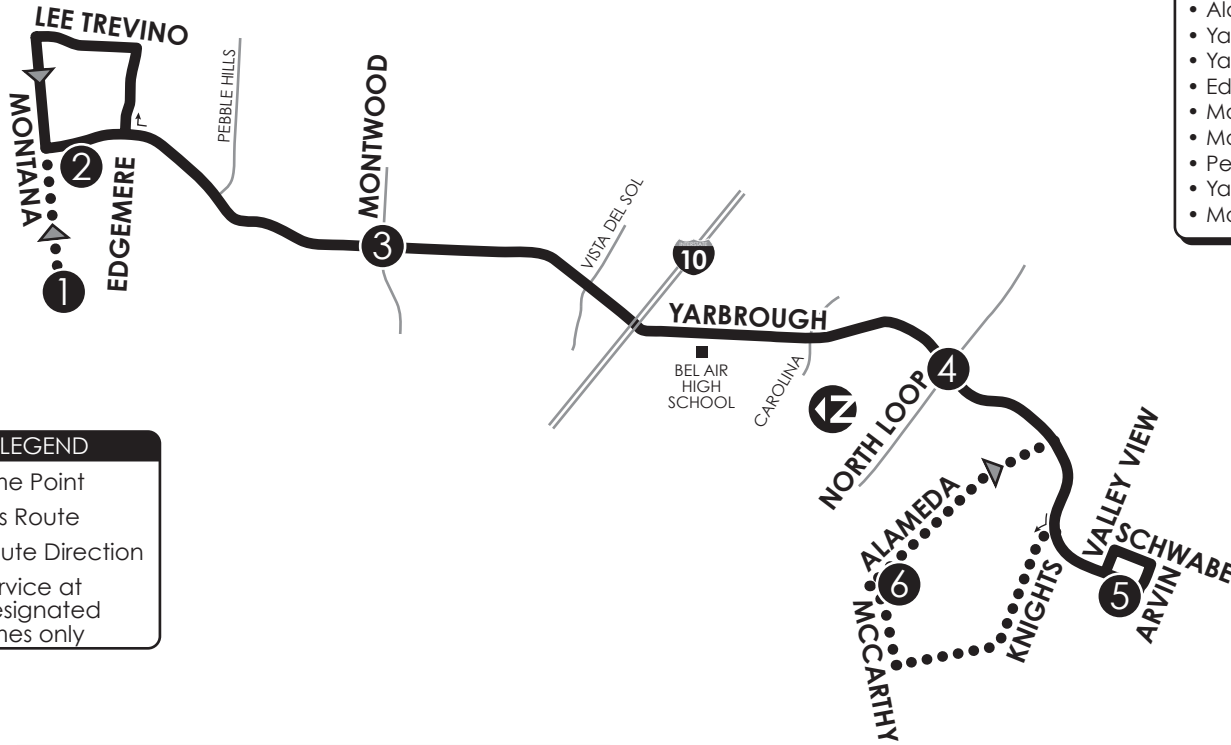

67 Yarbrough

- CONNECTING POINTS TO ROUTES
- Vista Del Sol & Yarbrough (72)
 - North Loop & Yarbrough (86)
 - Yarbrough & Arvin (64)
 - Alameda & Yarbrough (64, Brio)
 - Yarbrough & San Paulo (63)
 - Yarbrough & Gateway (8, 67, 74)
 - Edgemere & Yarbrough (51, 58, 68)
 - Montana & Yarbrough (58, 68)
 - Montana & Lee Trevino (58, 68, Brio)
 - Pebble Hills & Yarbrough (52)
 - Yarbrough & Album (52)
 - Montwood & Yarbrough (53)

LEGEND

- ① Time Point
- ▬ Bus Route
- ➔ Route Direction
- Service at Designated Times only

Monday-Friday

Montana at Lorne	Yarbrough at Montana	Yarbrough at Montwood	Yarbrough at North Loop	Yarbrough at Arvin	McCarthy at Alameda	Yarbrough at North Loop	Yarbrough at Montwood	Yarbrough at Montana
①	②	③	④	⑤	⑥	④	③	②
5:29	5:30	5:36	5:48	6:00	6:06	6:14	6:29	6:44
—	6:47	6:53	7:05	7:17	7:23	7:31	7:46	8:01
—	8:04	8:10	8:22	8:34	8:40	8:48	9:03	9:18
—	9:21	9:27	9:39	9:51	—	9:58	10:13	10:28
—	10:31	10:37	10:49	11:01	—	11:08	11:23	11:38
—	11:41	11:47	11:59	12:11	12:17	12:25	12:40	12:55
—	12:58	1:04	1:16	1:28	—	1:35	1:50	2:05
—	2:08	2:14	2:26	2:38	2:44	2:52	3:07	3:22
—	3:25	3:31	3:43	3:55	4:01	4:09	4:24	4:39
—	4:42	4:48	5:00	5:12	—	5:19	5:34	5:49
—	5:52	5:58	6:10	6:22	—	6:29	6:44	6:59
—	7:02	7:08	7:20	7:32	—	7:39	7:54	8:09

Saturday

Montana at Lorne	Yarbrough at Montana	Yarbrough at Montwood	Yarbrough at North Loop	Yarbrough at Arvin	McCarthy at Alameda	Yarbrough at North Loop	Yarbrough at Montwood	Yarbrough at Montana
①	②	③	④	⑤	⑥	④	③	②
6:46	6:47	6:53	7:05	7:17	7:23	7:31	7:46	8:01
—	8:04	8:10	8:22	8:34	8:40	8:48	9:03	9:18
—	9:21	9:27	9:39	9:51	—	9:58	10:13	10:28
—	10:31	10:37	10:49	11:01	—	11:08	11:23	11:38
—	11:41	11:47	11:59	12:11	12:17	12:25	12:40	12:55
—	12:58	1:04	1:16	1:28	—	1:35	1:50	2:05
—	2:08	2:14	2:26	2:38	2:44	2:52	3:07	3:22
—	3:25	3:31	3:43	3:55	4:01	4:09	4:24	4:39
—	4:42	4:48	5:00	5:12	—	5:19	5:34	5:49
—	5:52	5:58	6:10	6:22	—	6:29	6:44	6:59