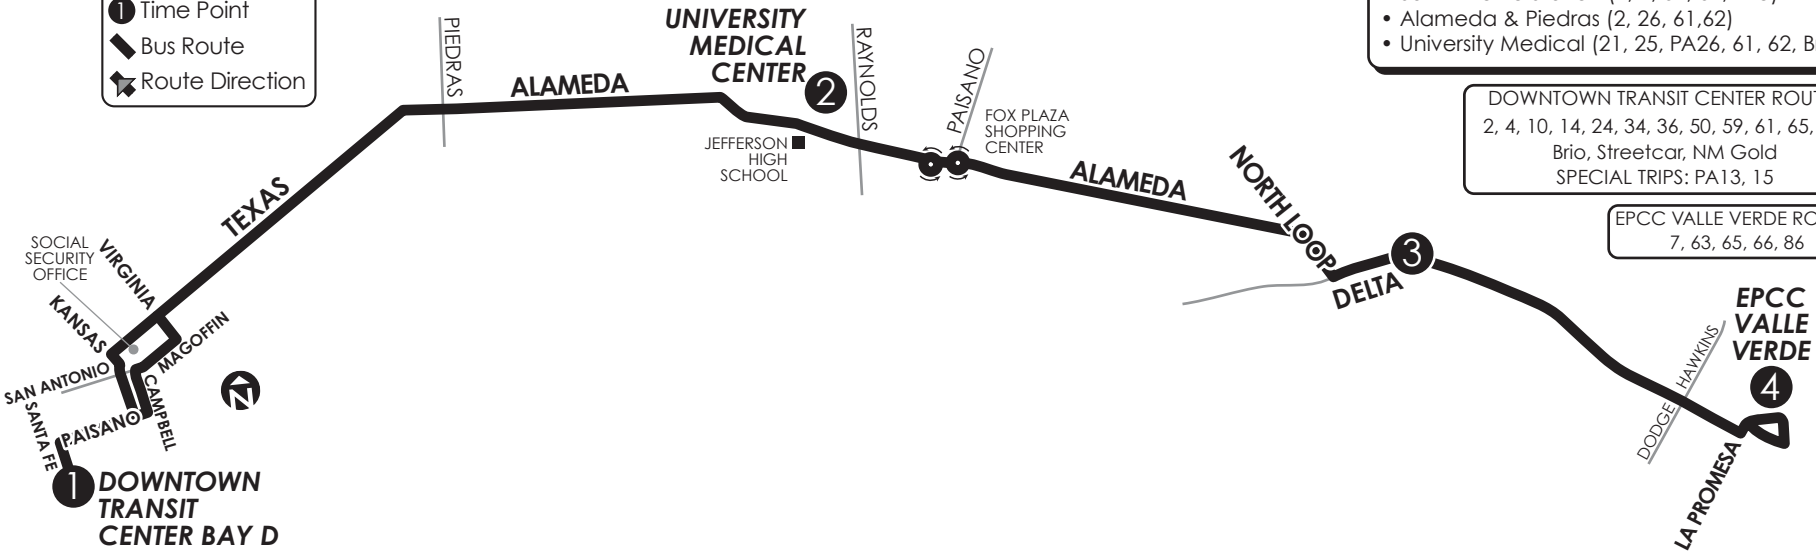

66 Valle Verde via North Loop

LEGEND

- ① Time Point
- ▬ Bus Route
- ➔ Route Direction

- CONNECTING POINTS TO ROUTES**
- Downtown Transit Center
 - EPCC Valle Verde
 - Fox Plaza (24, 25, 61, 65, Brio)
 - Delta & Alameda (24, 61, 62, 65, Brio)
 - North Loop & Delta (65)
 - San Antonio Station (2, 4, 61, 62, Brio)
 - Alameda & Piedras (2, 26, 61, 62)
 - University Medical (21, 25, PA26, 61, 62, Brio)

- DOWNTOWN TRANSIT CENTER ROUTES**
 2, 4, 10, 14, 24, 34, 36, 50, 59, 61, 65, 66,
 Brio, Streetcar, NM Gold
SPECIAL TRIPS: PA13, 15

- EPCC VALLE VERDE ROUTES**
 7, 63, 65, 66, 86

Monday-Friday

Downtown TC Bay D ①	University Medical Ctr ②	Delta at North Loop ③	EPCC Valle Verde ④	Delta at North Loop ③	University Medical Ctr ②	Downtown TC Bay D ①
5:00	5:20	5:33	5:45	5:52	6:07	6:27
6:30	6:50	7:03	7:15	7:22	7:37	7:57
8:00	8:20	8:33	8:45	8:52	9:07	9:27
9:30	9:50	10:03	10:15	10:22	10:37	10:57
11:00	11:20	11:33	11:45	11:52	12:07	12:27
12:30	12:50	1:03	1:15	1:22	1:37	1:57
2:00	2:20	2:33	2:45	2:52	3:07	3:27
3:30	3:50	4:03	4:15	4:22	4:37	4:57
5:00	5:20	5:33	5:45	5:52	6:07	6:27
6:30	6:52	7:04	7:20	7:30	7:42	8:04
8:15	8:30	8:40	8:45	8:50	9:00	9:15
9:15	9:37	9:49	10:01	—	—	—

Saturday

Downtown TC Bay D ①	University Medical Ctr ②	Delta at North Loop ③	EPCC Valle Verde ④	Delta at North Loop ③	University Medical Ctr ②	Downtown TC Bay D ①
5:00	5:20	5:33	5:45	5:52	6:07	6:27
6:30	6:50	7:03	7:15	7:22	7:37	7:57
8:00	8:20	8:33	8:45	8:52	9:07	9:27
9:30	9:50	10:03	10:15	10:22	10:37	10:57
11:00	11:20	11:33	11:45	11:52	12:07	12:27
12:30	12:50	1:03	1:15	1:22	1:37	1:57
2:00	2:20	2:33	2:45	2:52	3:07	3:27
3:30	3:50	4:03	4:15	4:22	4:37	4:57
5:00	5:20	5:33	5:45	5:52	6:07	6:27
6:30	6:52	7:04	7:20	7:30	7:42	8:04
8:15	8:30	8:40	8:45	—	—	—