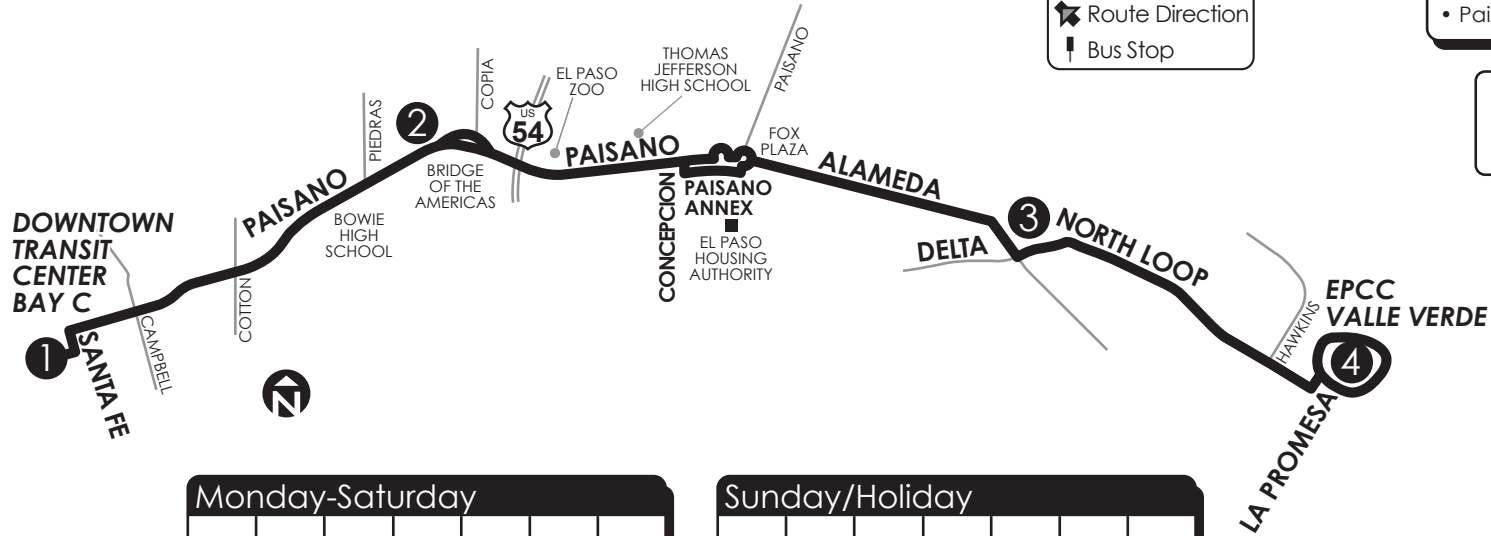

# 65 Valle Verde via Paisano

- CONNECTING POINTS TO ROUTES**
- Downtown Transit Center
  - EPCC Valle Verde
  - Fox Plaza (24, 25, 61, 66, Brio)
  - Delta & Alameda (24, 61, 62, 66, Brio)
  - North Loop & Delta (66)
  - Paisano & Val Verde (62)

- DOWNTOWN TRANSIT CENTER ROUTES**  
2, 4, 10, 14, 24, 34, 36, 50, 59, 61, 65, 66, Brio, Streetcar, NM Gold  
**SPECIAL TRIPS:** 13, 15

- EPCC VALLE VERDE ROUTES**  
63, 65, 66, 86, 87

**Monday-Saturday**

Downtown TC Bay C	Paisano at San Marcial	Delta at North Loop	EPCC Valle Verde	Delta at North Loop	Paisano at San Marcial	Downtown TC Bay C
①	②	③	④	③	②	①
5:10	5:25	5:45	5:55	6:04	6:22	6:37
5:55	6:10	6:30	6:40	6:49	7:07	7:22
6:40	6:55	7:15	7:25	7:34	7:52	8:07
7:25	7:40	8:00	8:10	8:19	8:37	8:52
8:10	8:25	8:45	8:55	9:04	9:22	9:37
8:55	9:10	9:30	9:40	9:49	10:07	10:22
9:40	9:55	10:15	10:25	10:34	10:52	11:07
10:25	10:40	11:00	11:10	11:19	11:37	11:52
11:10	11:25	11:45	11:55	12:04	12:22	12:37
11:55	12:10	12:30	12:40	12:49	1:07	1:22
12:40	12:55	1:15	1:25	1:34	1:52	2:07
1:25	1:40	2:00	2:10	2:19	2:37	2:52
2:10	2:25	2:45	2:55	3:04	3:22	3:37
2:55	3:10	3:30	3:40	3:49	4:07	4:22
3:40	3:55	4:15	4:25	4:34	4:52	5:07
4:25	4:40	5:00	5:10	5:19	5:37	5:52
5:10	5:25	5:45	5:55	6:04	6:22	6:37
5:55	6:10	6:30	6:40	6:49	7:07	7:22
6:40	6:55	7:15	7:25	7:34	7:52	8:07
7:25	7:40	8:00	8:10	8:19	8:37	8:52
8:10	8:25	8:45	8:55	9:04	9:22	9:37

**Sunday/Holiday**

Downtown TC Bay C	Paisano at San Marcial	Delta at North Loop	EPCC Valle Verde	Delta at North Loop	Paisano at San Marcial	Downtown TC Bay C
①	②	③	④	③	②	①
8:10	8:25	8:45	8:55	9:04	9:22	9:37
9:40	9:55	10:15	10:25	10:34	10:52	11:07
11:10	11:25	11:45	11:55	12:04	12:22	12:37
12:40	12:55	1:15	1:25	1:34	1:52	2:07
2:10	2:25	2:45	2:55	3:04	3:22	3:37
3:40	3:55	4:15	4:25	4:34	4:52	5:07
5:10	5:25	5:45	5:55	—	—	—