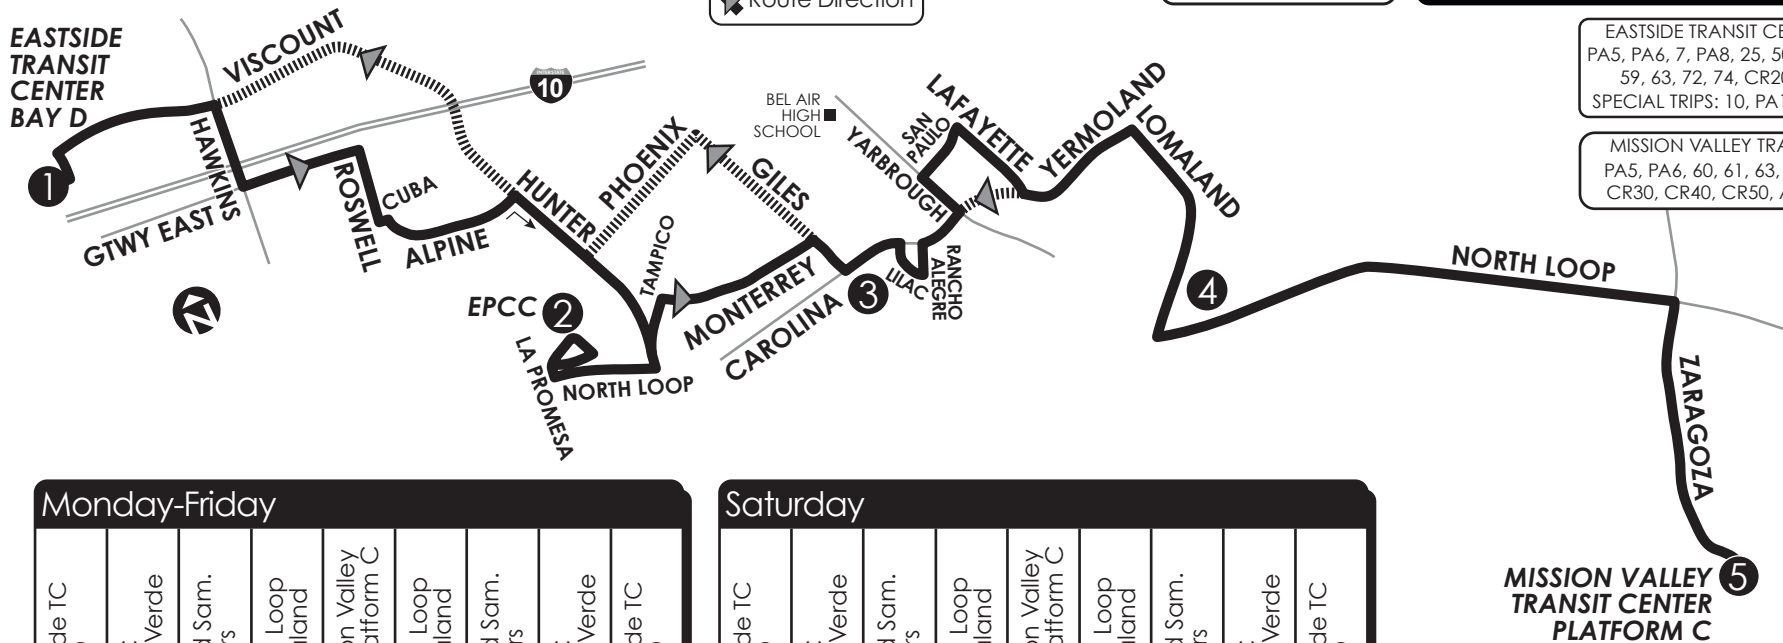

63 Mission Valley via Cielo Vista Transit Center

LEGEND

- ① Time Point
- ▬ Bus Route
- ➔ Route Direction

EPCC VALLE VERDE ROUTES
7, 63, 65, 66, 86

VISCOUNT & HAWKINS
7, PA8, 25, 50, 51, 52, 53,
58, 63, 72, 74, Brio

- CONNECTING POINTS TO ROUTES**
- Eastside Transit Center
 - Viscount & Hawkins
 - Viscount & Montwood (PA8, 51, 52, 53, 72, 74)
 - Mission Valley Transit Center
 - EPCC Valle Verde
 - North Loop & Lomaland (86)
 - North Loop & Zaragoza (68, 69, 86)
 - Gateway West & Viscount (8, 72)
 - Yarbrough & San Paulo (67)
 - North Loop & Pendale (68, 86)

EASTSIDE TRANSIT CENTER ROUTES
PA5, PA6, 7, PA8, 25, 50, 51, 52, 53, 58,
59, 63, 72, 74, CR20, PA90, Brio
SPECIAL TRIPS: 10, PA12, PA13, 14, 15

MISSION VALLEY TRANSIT CENTER
PA5, PA6, 60, 61, 63, 68, 69, 84, 89,
CR30, CR40, CR50, Alameda Brio

MISSION VALLEY TRANSIT CENTER PLATFORM C