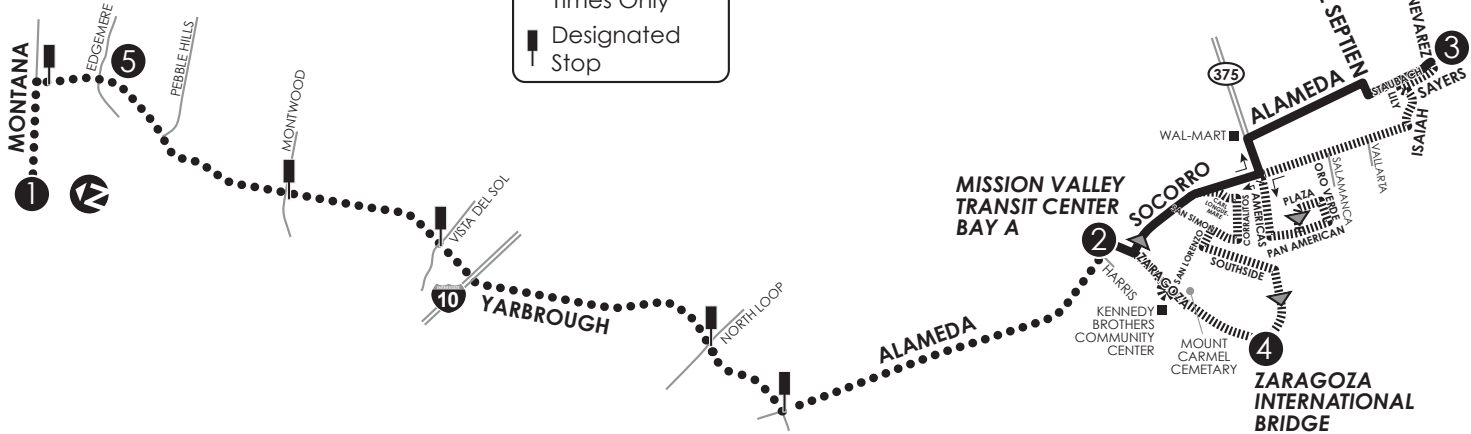

# 60 Socorro/Zaragoza Bridge

**LEGEND**

- ① Time Point
- ◆ Bus Route
- ➔ Route Direction
- ▨ Inbound Only
- Designated Times Only
- ▬ Designated Stop

MISSION VALLEY TRANSIT CENTER  
PA5, PA6, 60, 61, 63, 68, 69, 84, 89,  
CR30, CR40, CR50, Alameda Brio

**CONNECTING POINTS TO ROUTES**

- Mission Valley Transit Center
- Socorro & Jericho (84)
- Zaragoza Bridge (89)

**DESIGNATED STOPS/  
PARADAS DESIGNADAS**

**First Outbound Trip/  
Primer Viaje de Ida**  
Montana/Lorne  
3559 Yarbrough/Montana  
Yarbrough/Montwood  
Yarbrough/Vista Del Sol  
Yarbrough/North Loop  
Alameda/Yarbrough

**Last Inbound trip/  
Último viaje de Vuelta:**  
Alameda/Yarbrough  
Yarbrough/North Loop  
Yarbrough/Vista Del Sol  
Yarbrough/Montwood  
Yarbrough/Havenrock