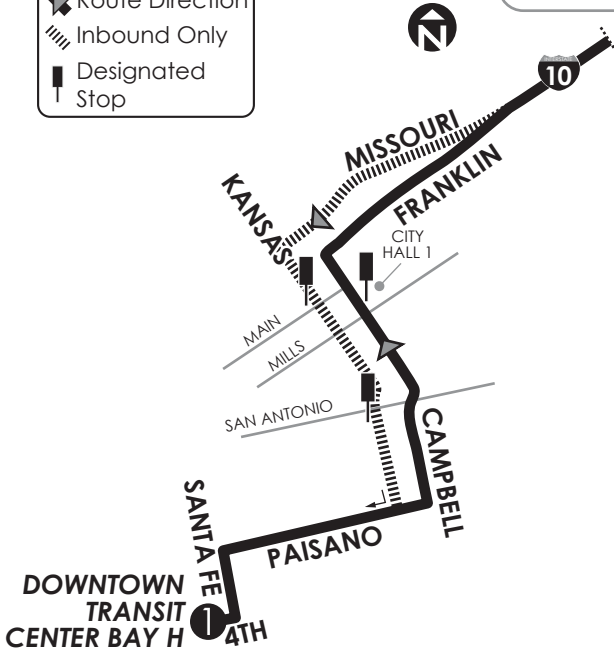

59 Eastside Connector

LEGEND

- ① Time Point
- ▬ Bus Route
- ➔ Route Direction
- ▨ Inbound Only
- ⌚ Designated Stop

**Service only to the following stops/
Paradas designadas únicamente en:**

Downtown Transit Center
Campbell & Mills
Viscount & Catalpa
Cielo Vista Transit Center
Viscount & Bellrose
Kansas & Main
Kansas & San Antonio

CONNECTING POINTS TO ROUTES

- Downtown Transit Center
- Eastside Transit Center
- Myrtle & Stanton (2)

DOWNTOWN TRANSIT CENTER ROUTES

2, 4, 10, 14, 24, 34, 36, 50, 59, 61, 65, 66,
Brio, Streetcar, NM Gold
SPECIAL TRIPS: PA13, 15

EASTSIDE TRANSIT CENTER ROUTES

PA5, PA6, 7, PA8, 25, 50, 51, 52, 53, 58,
59, 63, 72, 74, CR20, PA90, Brio
SPECIAL TRIPS: 10, PA12, PA13, 14, 15

Monday-Saturday

Downtown TC Bay H	Eastside TC Bay G	Downtown TC Bay H	Downtown TC Bay H	Eastside TC Bay G	Downtown TC Bay H
—	4:45	5:05	9:36	10:04	10:27
—	5:04	5:24	9:50	10:18	10:41
—	5:18	5:38	10:04	10:32	10:55
—	5:32	5:52	10:18	10:46	11:09
5:10	5:38	6:01	10:32	11:00	11:23
5:29	5:52	6:15	10:46	11:14	11:37
5:43	6:06	6:29	11:00	11:28	11:51
5:57	6:20	6:43	11:14	11:42	12:05
6:06	6:34	6:57	11:28	11:56	12:19
6:20	6:48	7:11	11:42	12:10	12:33
6:34	7:02	7:25	11:56	12:24	12:47
6:48	7:16	7:39	12:10	12:38	1:01
7:02	7:30	7:53	12:24	12:52	1:15
7:16	7:44	8:07	12:38	1:06	1:29
7:30	7:58	8:21	12:52	1:20	1:43
7:44	8:12	8:35	1:06	1:34	1:57
7:58	8:26	8:49	1:20	1:48	2:11
8:12	8:40	9:03	1:34	2:02	2:25
8:26	8:54	9:17	1:48	2:16	2:39
8:40	9:08	9:31	2:02	2:30	2:53
8:54	9:22	9:45	2:16	2:44	3:07
9:08	9:36	9:59	2:30	2:58	3:21
9:22	9:50	10:13	2:44	3:12	3:35