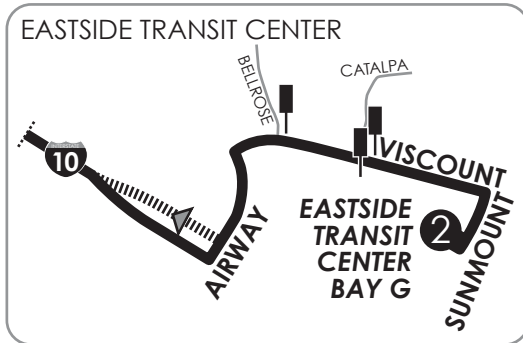

59 Eastside Connector

LEGEND

- ① Time Point
- ▬ Bus Route
- ➔ Route Direction
- ▨ Inbound Only
- ⌚ Designated Stop

**Service only to the following stops/
Paradas designadas únicamente en:**

Downtown Transit Center
Campbell & Mills
Viscount & Catalpa
Cielo Vista Transit Center
Viscount & Bellrose
Kansas & Main
Kansas & San Antonio

CONNECTING POINTS TO ROUTES

- Downtown Transit Center
- Eastside Transit Center
- Myrtle & Stanton (2)

DOWNTOWN TRANSIT CENTER ROUTES

2, 4, 10, 14, 24, 34, 36, 50, 59, 61, 65, 66,
Brio, Streetcar, NM Gold
SPECIAL TRIPS: PA13, 15

EASTSIDE TRANSIT CENTER ROUTES

PA5, PA6, 7, PA8, 25, 50, 51, 52, 53, 58,
59, 63, 72, 74, CR20, PA90, Brio
SPECIAL TRIPS: 10, PA12, PA13, 14, 15

Monday-Saturday

Downtown TC Bay H	Eastside TC Bay G	Downtown TC Bay H	Downtown TC Bay H	Eastside TC Bay G	Downtown TC Bay H
—	4:45	5:05	9:36	10:04	10:27
—	5:04	5:24	9:50	10:18	10:41
—	5:18	5:38	10:04	10:32	10:55
—	5:32	5:52	10:18	10:46	11:09
5:10	5:38	6:01	10:32	11:00	11:23
5:29	5:52	6:15	10:46	11:14	11:37
5:43	6:06	6:29	11:00	11:28	11:51
5:57	6:20	6:43	11:14	11:42	12:05
6:06	6:34	6:57	11:28	11:56	12:19
6:20	6:48	7:11	11:42	12:10	12:33
6:34	7:02	7:25	11:56	12:24	12:47
6:48	7:16	7:39	12:10	12:38	1:01
7:02	7:30	7:53	12:24	12:52	1:15
7:16	7:44	8:07	12:38	1:06	1:29
7:30	7:58	8:21	12:52	1:20	1:43
7:44	8:12	8:35	1:06	1:34	1:57
7:58	8:26	8:49	1:20	1:48	2:11
8:12	8:40	9:03	1:34	2:02	2:25
8:26	8:54	9:17	1:48	2:16	2:39
8:40	9:08	9:31	2:02	2:30	2:53
8:54	9:22	9:45	2:16	2:44	3:07
9:08	9:36	9:59	2:30	2:58	3:21
9:22	9:50	10:13	2:44	3:12	3:35