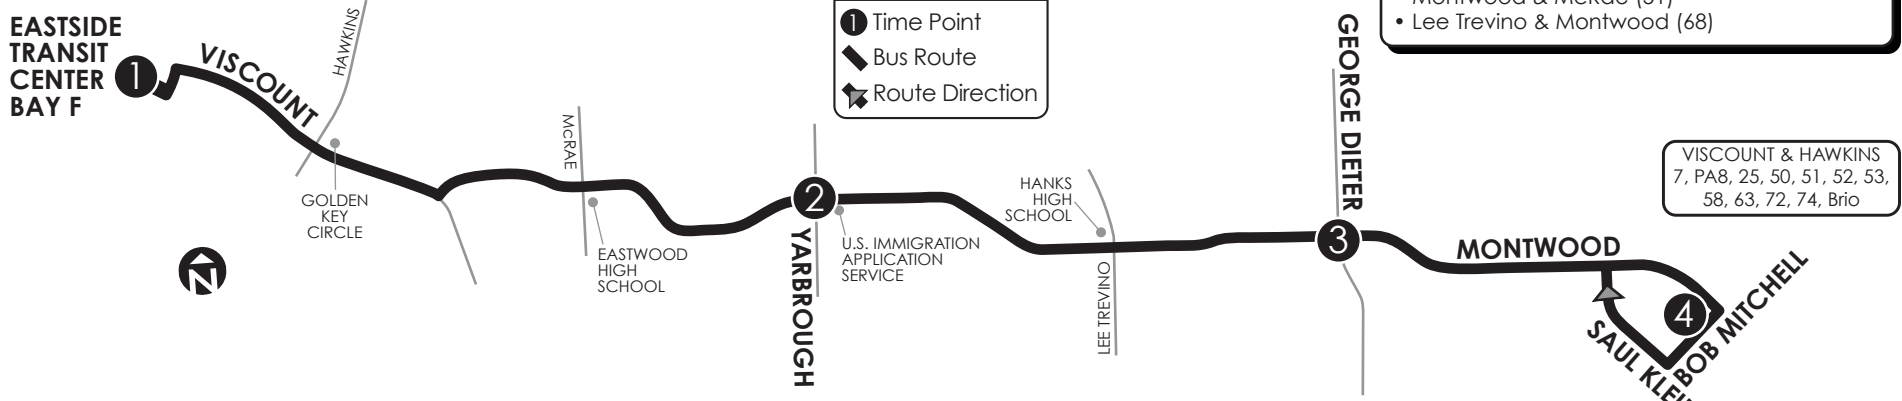

# 53 George Dieter via Montwood

EASTSIDE TRANSIT CENTER ROUTES  
PA5, PA6, 7, PA8, 25, 50, 51, 52, 53, 58, 59, 63, 72, 74, CR20, PA90, Brio  
SPECIAL TRIPS: 10, PA12, PA13, 14, 15

- CONNECTING POINTS TO ROUTES
- Eastside Transit Center
  - Viscount & Hawkins
  - Viscount & Montwood (PA8, 51, 52, 63, 72, 74)
  - Montwood & Yarbrough (67)
  - Montwood & McRae (51)
  - Lee Trevino & Montwood (68)

VISCOUNT & HAWKINS  
7, PA8, 25, 50, 51, 52, 53, 58, 63, 72, 74, Brio

Monday-Friday							
Eastside TC Bay F	Montwood Yarbrough	Montwood George Dieter	Bob Mitchell at Montwood	Montwood George Dieter	Montwood Yarbrough	Eastside TC Bay F	
①	②	③	④	③	②	①	
5:30	5:45	5:53	6:05	6:11	6:19	6:38	
6:05	6:20	6:28	6:40	6:46	6:54	7:13	
6:40	6:55	7:03	7:15	7:21	7:29	7:48	
7:15	7:30	7:38	7:50	7:56	8:04	8:23	
7:50	8:05	8:13	8:25	8:31	8:39	8:58	
8:25	8:40	8:48	9:00	9:06	9:14	9:33	
9:00	9:15	9:23	9:35	9:41	9:49	10:08	
9:35	9:50	9:58	10:10	10:16	10:24	10:43	
10:10	10:25	10:33	10:45	10:51	10:59	11:18	
10:45	11:00	11:08	11:20	11:26	11:34	11:53	
11:20	11:35	11:43	11:55	12:01	12:09	12:28	
11:55	12:10	12:18	12:30	12:36	12:44	1:03	
12:30	12:45	12:53	1:05	1:11	1:19	1:38	
1:05	1:20	1:28	1:40	1:46	1:54	2:13	
1:40	1:55	2:03	2:15	2:21	2:29	2:48	
2:15	2:30	2:38	2:50	2:56	3:04	3:23	
2:50	3:05	3:13	3:25	3:31	3:39	3:58	
3:25	3:40	3:48	4:00	4:06	4:14	4:33	
4:00	4:15	4:23	4:35	4:41	4:49	5:08	
4:35	4:50	4:58	5:10	5:16	5:24	5:43	
5:10	5:25	5:33	5:45	5:51	5:59	6:18	
5:45	6:00	6:08	6:20	6:26	6:34	6:53	
6:20	6:35	6:43	6:55	7:01	7:09	7:28	
6:55	7:10	7:18	7:30	7:36	7:44	8:03	
7:30	7:45	7:53	8:05	8:11	8:19	8:38	
8:05	8:20	8:28	8:40	8:46	8:54	9:13	
8:40	8:55	9:03	9:15	9:21	9:29	9:48	