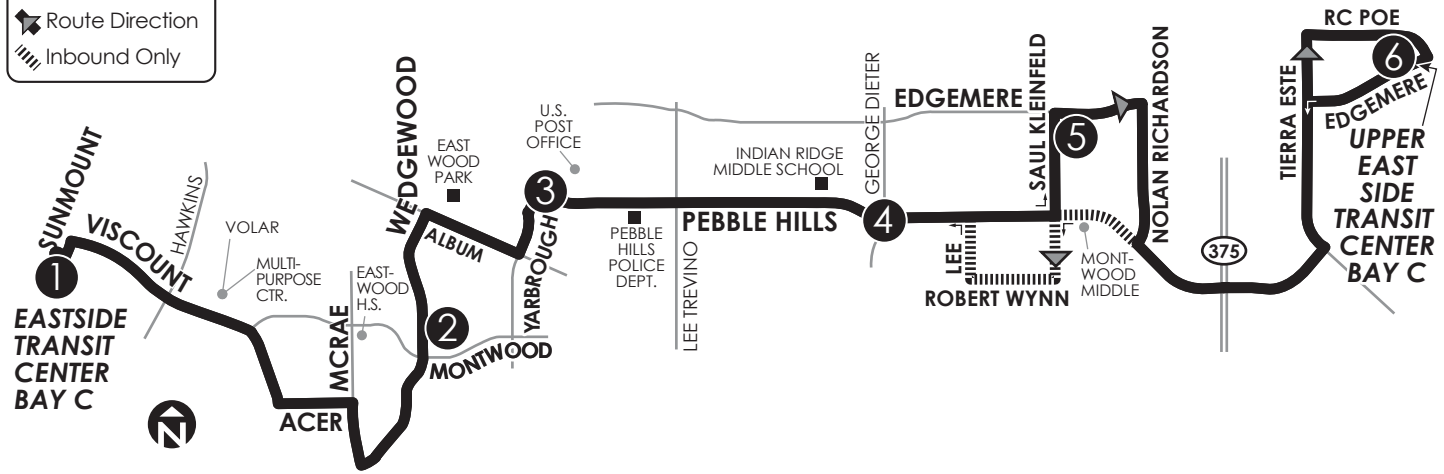

52 RC Poe via Pebble Hills

EASTSIDE TRANSIT CENTER ROUTES
 PA5, PA6, 7, PA8, 25, 50, 51, 52, 53, 58,
 59, 63, 72, 74, CR20, PA90, Brio
 SPECIAL TRIPS: 10, PA12, PA13, 14, 15

VISCOUNT & HAWKINS
 7, PA8, 25, 50, 51, 52, 53,
 58, 63, 72, 74, Brio

UPPER EAST SIDE TRANSIT CENTER ROUTES
 PA5, PA6, 51, 52, 54, PA56, CR20,
 Montana Brio

- CONNECTING POINTS TO ROUTES
- Eastside Transit Center
 - Viscount & Hawkins
 - Viscount & Montwood (PA8, 51, 53, 63, 72, 74)
 - Upper East Side Transit Center
 - Edgemere & Saul Kleinfeld (51)
 - G. Dieter & Pebble Hills (69)
 - Pebble Hills & Lee Trevino (68)
 - Pebble Hills & Yarbrough (67)
 - Yarbrough & Album (67)
 - Wedgewood & Montwood (53)

LEGEND

- ① Time Point
- ▬ Bus Route
- ➔ Route Direction
- ▨ Inbound Only

Monday-Saturday

Eastside Transit Center Bay C	Wedgewood at Montwood	Pebble Hills at Yarbrough	Pebble Hills at George Dieter	Edgemere & Saul Kleinfeld	Upper East Side TC Bay C	Pebble Hills at George Dieter	Yarbrough at Pebble Hills	Wedgewood at Montwood	Eastside Transit Center Bay C
①	②	③	④	⑤	⑥	④	③	②	①
—	—	—	—	—	6:00	6:15	6:19	6:30	6:42
6:45	7:00	7:10	7:17	7:29	7:45	8:03	8:08	8:24	8:40
8:45	9:00	9:10	9:17	9:29	9:45	10:03	10:08	10:24	10:40
10:45	11:00	11:10	11:17	11:29	11:45	12:03	12:08	12:24	12:40
12:45	1:00	1:10	1:17	1:29	1:45	2:03	2:08	2:24	2:40
2:45	3:00	3:10	3:17	3:29	3:45	4:03	4:08	4:24	4:40
4:45	5:00	5:10	5:17	5:29	5:45	6:03	6:08	6:24	6:40
6:45	7:00	7:10	7:17	7:29	7:45	8:03	8:08	8:24	8:40