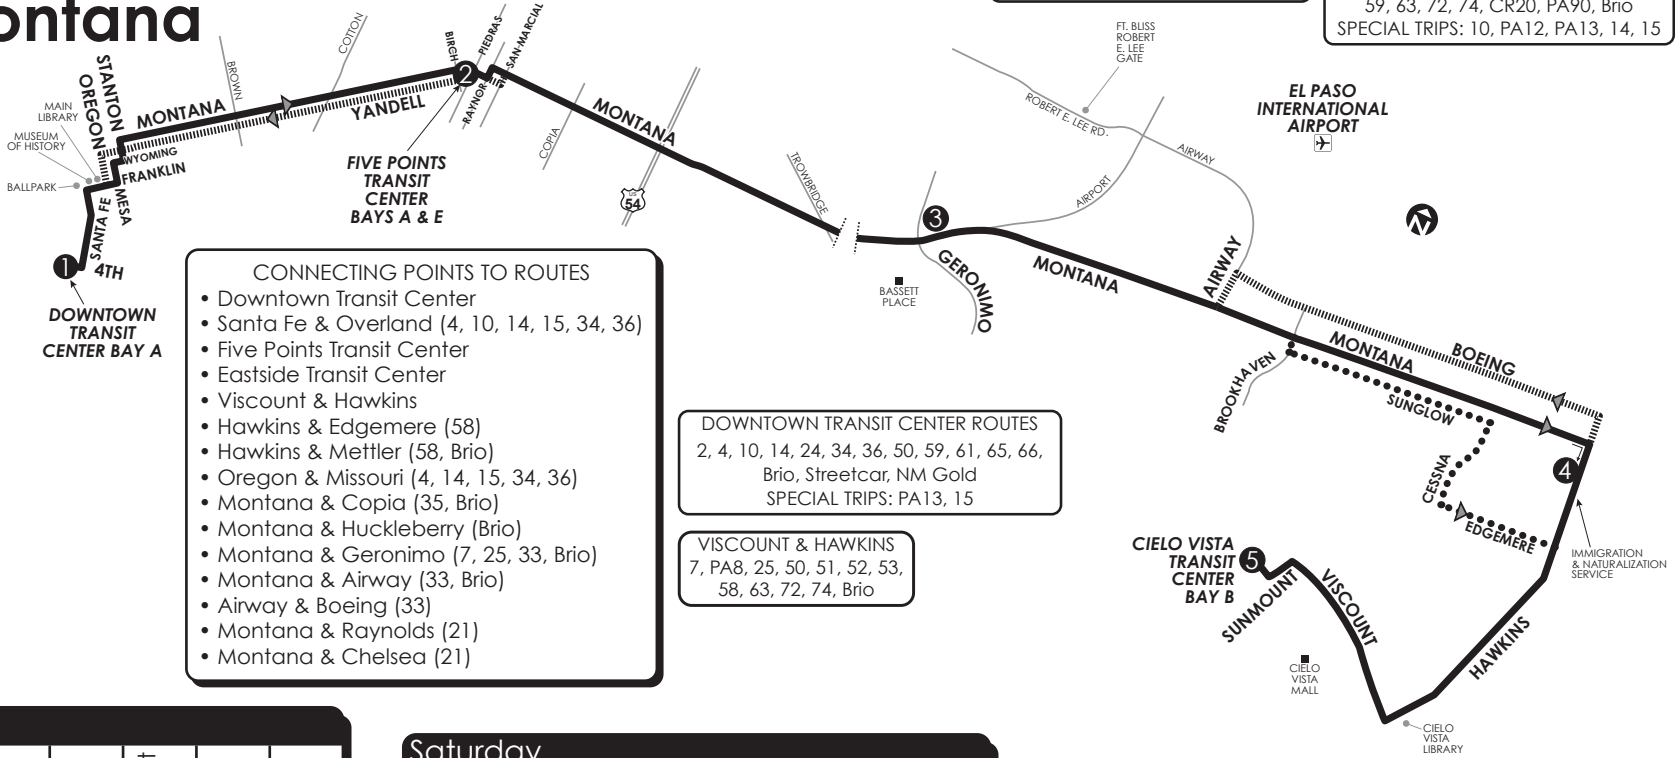

# 50 Montana

**LEGEND**

- 1 Time Point
- Bus Route
- Route Direction
- Inbound Only
- Designated Times only

- CONNECTING POINTS TO ROUTES**
- Downtown Transit Center
  - Santa Fe & Overland (4, 10, 14, 15, 34, 36)
  - Five Points Transit Center
  - Eastside Transit Center
  - Viscount & Hawkins
  - Hawkins & Edgemere (58)
  - Hawkins & Mettler (58, Brio)
  - Oregon & Missouri (4, 14, 15, 34, 36)
  - Montana & Copia (35, Brio)
  - Montana & Huckleberry (Brio)
  - Montana & Geronimo (7, 25, 33, Brio)
  - Montana & Airway (33, Brio)
  - Airway & Boeing (33)
  - Montana & Reynolds (21)
  - Montana & Chelsea (21)

- DOWNTOWN TRANSIT CENTER ROUTES**
- 2, 4, 10, 14, 24, 34, 36, 50, 59, 61, 65, 66,  
Brio, Streetcar, NM Gold  
SPECIAL TRIPS: PA13, 15

- VISCOUNT & HAWKINS**
- 7, PA8, 25, 50, 51, 52, 53,  
58, 63, 72, 74, Brio

- FIVE POINTS TRANSIT CENTER**
- 2, PA26, 32, 33, 34, 35, 50, Brio

- EASTSIDE TRANSIT CENTER ROUTES**
- PA5, PA6, 7, PA8, 25, 50, 51, 52, 53, 58,  
59, 63, 72, 74, CR20, PA90, Brio  
SPECIAL TRIPS: 10, PA12, PA13, 14, 15

**Sunday/Holiday**

Downtown TC Bay A	Five Points TC Bay E	Montana at Geronimo	Hawkins at Montana	Eastside TC Bay B	Montana at Geronimo	Five Points TC Bay A	Downtown TC Bay A
7:00	7:22	7:35	—	8:00	8:20	8:35	8:55
8:00	8:22	8:35	8:50	9:00	9:20	9:35	9:55
9:00	9:22	9:35	—	10:00	10:20	10:35	10:55
10:00	10:22	10:35	10:50	11:00	11:20	11:35	11:55
11:00	11:22	11:35	—	12:00	12:20	12:35	12:55
12:00	12:22	12:35	12:50	1:00	1:20	1:35	1:55
1:00	1:22	1:35	—	2:00	2:20	2:35	2:55
2:00	2:22	2:35	2:50	3:00	3:20	3:35	3:55
3:00	3:22	3:35	—	4:00	4:20	4:35	4:55
4:00	4:22	4:35	4:50	5:00	5:20	5:35	5:55