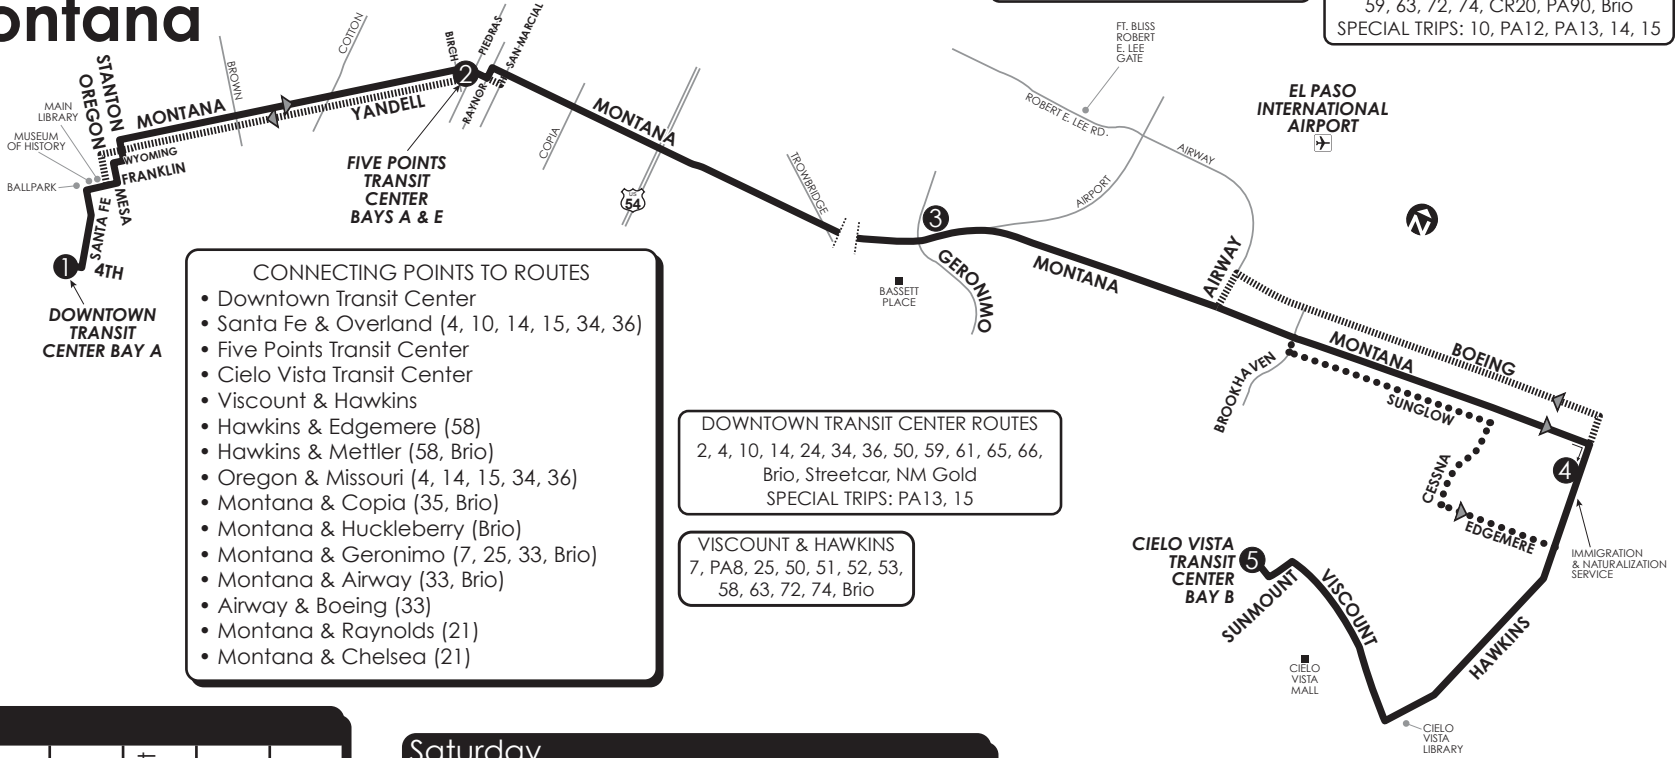

50 Montana

LEGEND

- 1 Time Point
- Bus Route
- Route Direction
- Inbound Only
- Designated Times only

- CONNECTING POINTS TO ROUTES**
- Downtown Transit Center
 - Santa Fe & Overland (4, 10, 14, 15, 34, 36)
 - Five Points Transit Center
 - Cielo Vista Transit Center
 - Viscount & Hawkins
 - Hawkins & Edgemere (58)
 - Hawkins & Mettler (58, Brio)
 - Oregon & Missouri (4, 14, 15, 34, 36)
 - Montana & Copia (35, Brio)
 - Montana & Huckleberry (Brio)
 - Montana & Geronimo (7, 25, 33, Brio)
 - Montana & Airway (33, Brio)
 - Airway & Boeing (33)
 - Montana & Reynolds (21)
 - Montana & Chelsea (21)

- DOWNTOWN TRANSIT CENTER ROUTES**
- 2, 4, 10, 14, 24, 34, 36, 50, 59, 61, 65, 66, Brio, Streetcar, NM Gold
SPECIAL TRIPS: PA13, 15

- VISCOUNT & HAWKINS**
- 7, PA8, 25, 50, 51, 52, 53, 58, 63, 72, 74, Brio

- FIVE POINTS TRANSIT CENTER**
- 2, PA26, 32, 33, 34, 35, 50, Brio

- CIELO VISTA TRANSIT CENTER ROUTES**
- PA5, PA6, 7, PA8, 25, 50, 51, 52, 53, 58, 59, 63, 72, 74, CR20, PA90, Brio
SPECIAL TRIPS: 10, PA12, PA13, 14, 15

Sunday/Holiday

Downtown TC Bay A	Five Points TC Bay E	Montana at Geronimo	Hawkins at Montana	Cielo Vista TC Bay B	Montana at Geronimo	Five Points TC Bay A	Downtown TC Bay A
7:00	7:22	7:35	—	8:00	8:20	8:35	8:55
8:00	8:22	8:35	8:50	9:00	9:20	9:35	9:55
9:00	9:22	9:35	—	10:00	10:20	10:35	10:55
10:00	10:22	10:35	10:50	11:00	11:20	11:35	11:55
11:00	11:22	11:35	—	12:00	12:20	12:35	12:55
12:00	12:22	12:35	12:50	1:00	1:20	1:35	1:55
1:00	1:22	1:35	—	2:00	2:20	2:35	2:55
2:00	2:22	2:35	2:50	3:00	3:20	3:35	3:55
3:00	3:22	3:35	—	4:00	4:20	4:35	4:55
4:00	4:22	4:35	4:50	5:00	5:20	5:35	5:55