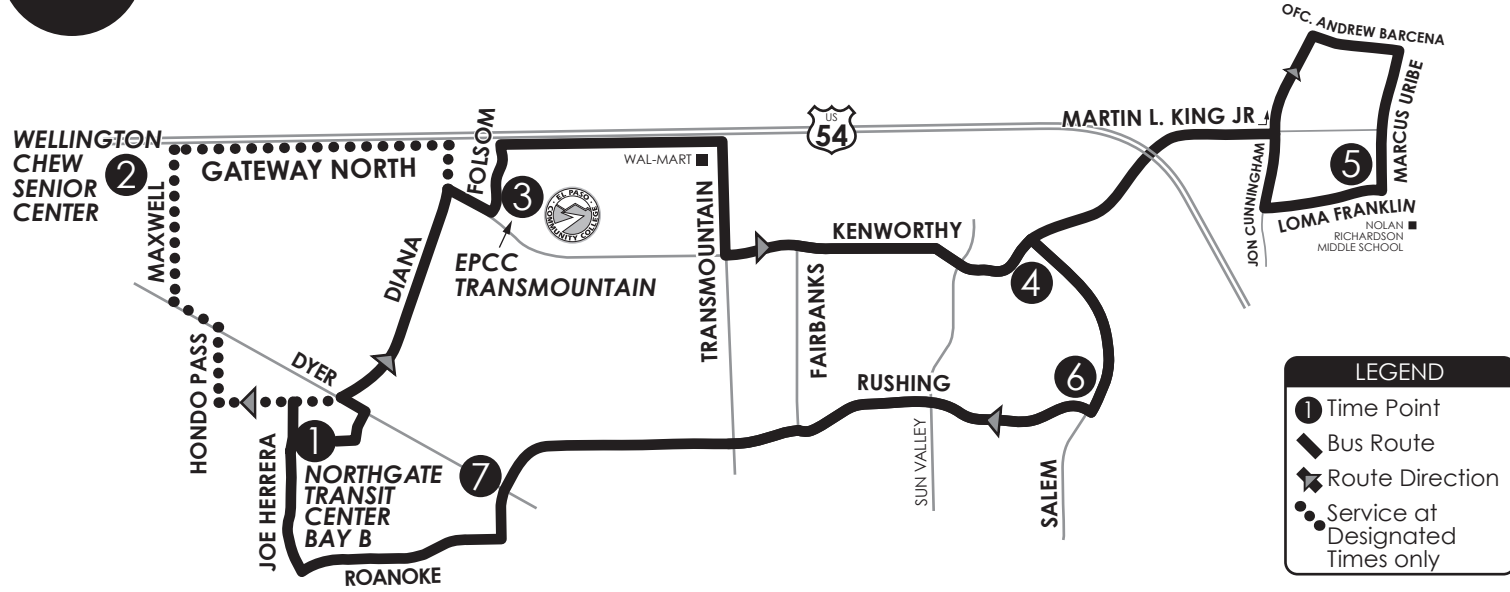

46 North Hills Circulator/Rushing

- CONNECTING POINTS TO ROUTES
- Northgate Transit Center
 - Salem & Rushing (44)
 - EPCC Transmountain Campus (7)

NORTHGATE TRANSIT CENTER
7, 35, 43, 44, 46, PA90, Dyer Brio

LEGEND

- ① Time Point
- Bus Route
- ➔ Route Direction
- Service at Designated Times only

Monday-Friday							
Northgate TC Bay B	Wellington Chew	EPCC Transmountain	Kenworthy at Salem	Loma Franklin Marcus Uribe	Salem & Rushing	Rushing at Dyer	Northgate TC Bay B
①	②	③	④	⑤	⑥	⑦	①
—	—	—	—	5:08	5:17	5:29	5:38
5:43	—	5:51	5:58	6:08	6:17	6:29	6:38
6:43	—	6:51	6:58	7:08	7:17	7:29	7:38
7:43	7:47	7:51	7:58	8:08	8:17	8:29	8:38
8:43	—	8:51	8:58	9:08	9:17	9:29	9:38
9:43	9:47	9:51	9:58	10:08	10:17	10:29	10:38
10:43	—	10:51	10:58	11:08	11:17	11:29	11:38
11:43	—	11:51	11:58	12:08	12:17	12:29	12:38
12:43	12:47	12:51	12:58	1:08	1:17	1:29	1:38
1:43	—	1:51	1:58	2:08	2:17	2:29	2:38
2:43	2:47	2:51	2:58	3:08	3:17	3:29	3:38
3:43	—	3:51	3:58	4:08	4:17	4:29	4:38
4:43	4:47	4:51	4:58	5:08	5:17	5:29	5:38
5:43	—	5:51	5:58	6:08	6:17	6:29	6:38
6:43	—	6:51	6:58	7:08	7:17	7:29	7:38
7:43	—	7:51	7:58	8:08	8:17	8:29	8:38
8:43	—	8:51	8:58	9:08	9:17	9:29	9:38

Saturday							
Northgate TC Bay B	EPCC Transmountain	Kenworthy at Salem	Loma Franklin Marcus Uribe	Salem & Rushing	Rushing at Dyer	Northgate TC Bay B	
①	③	④	⑤	⑥	⑦	①	
9:43	9:51	9:58	10:08	10:17	10:29	10:38	
10:43	10:51	10:58	11:08	11:17	11:29	11:38	
11:43	11:51	11:58	12:08	12:17	12:29	12:38	
12:43	12:51	12:58	1:08	1:17	1:29	1:38	
1:43	1:51	1:58	2:08	2:17	2:29	2:38	
2:43	2:51	2:58	3:08	3:17	3:29	3:38	
3:43	3:51	3:58	4:08	4:17	4:29	4:38	
4:43	4:51	4:58	5:08	5:17	5:29	5:38	
5:43	5:51	5:58	6:08	6:17	6:29	6:38	
6:43	6:51	6:58	7:08	7:17	7:29	7:38	