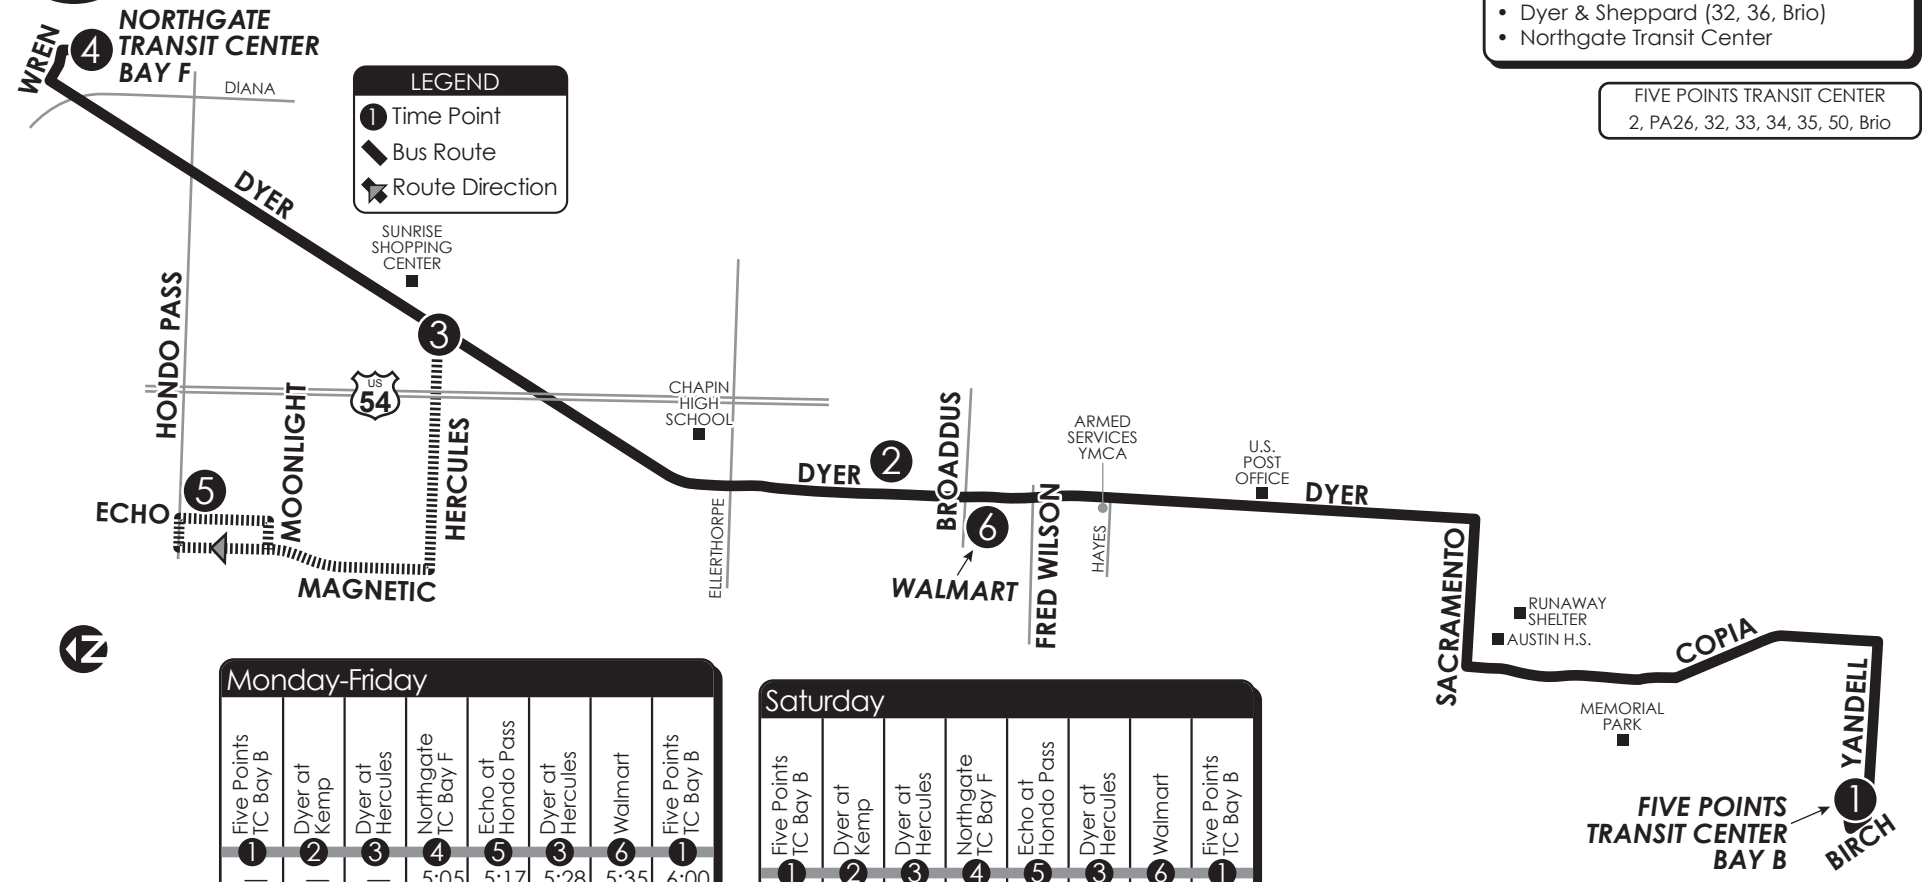

35 Northgate via Dyer

- CONNECTING POINTS TO ROUTES
- Five Points Transit Center
 - Montana & Copia (50, Brio)
 - Copia & Hueco (33)
 - Dyer & Hayes (32)
 - Dyer & Sheppard (32, 36, Brio)
 - Northgate Transit Center

FIVE POINTS TRANSIT CENTER
2, PA26, 32, 33, 34, 35, 50, Brio

LEGEND

- ① Time Point
- ▬ Bus Route
- ➔ Route Direction

Monday-Friday

Five Points TC Bay B	Dyer at Kemp	Dyer at Hercules	Northgate TC Bay F	Echo at Hondo Pass	Dyer at Hercules	Walmart	Five Points TC Bay B
1	2	3	4	5	3	6	1
—	—	—	5:05	5:17	5:28	5:35	6:00
5:10	5:36	5:43	6:00	6:12	6:23	6:30	6:55
6:05	6:31	6:38	6:55	7:07	7:18	7:25	7:50
7:00	7:26	7:33	7:50	8:02	8:13	8:20	8:45
7:55	8:21	8:28	8:45	8:57	9:08	9:15	9:40
8:50	9:16	9:23	9:40	9:52	10:03	10:10	10:35
9:45	10:11	10:18	10:35	10:47	10:58	11:05	11:30
10:40	11:06	11:13	11:30	11:42	11:53	12:00	12:25
11:35	12:01	12:08	12:25	12:37	12:48	12:55	1:20
12:30	12:56	1:03	1:20	1:32	1:43	1:50	2:15
1:25	1:51	1:58	2:15	2:27	2:38	2:45	3:10
2:20	2:46	2:53	3:10	3:22	3:33	3:40	4:05
3:15	3:41	3:48	4:05	4:17	4:28	4:35	5:00
4:10	4:36	4:43	5:00	5:12	5:23	5:30	5:55
5:05	5:31	5:38	5:55	6:07	6:18	6:25	6:50
6:00	6:26	6:33	6:50	7:02	7:13	7:20	7:45
6:55	7:21	7:28	7:45	7:57	8:08	8:15	8:40
7:50	8:16	8:23	8:40	8:52	9:03	9:10	9:35
8:45	9:11	9:18	9:35	9:47	9:58	10:05	10:30
9:40	10:06	10:13	10:26	—	—	—	—

FIVE POINTS TRANSIT CENTER BAY B