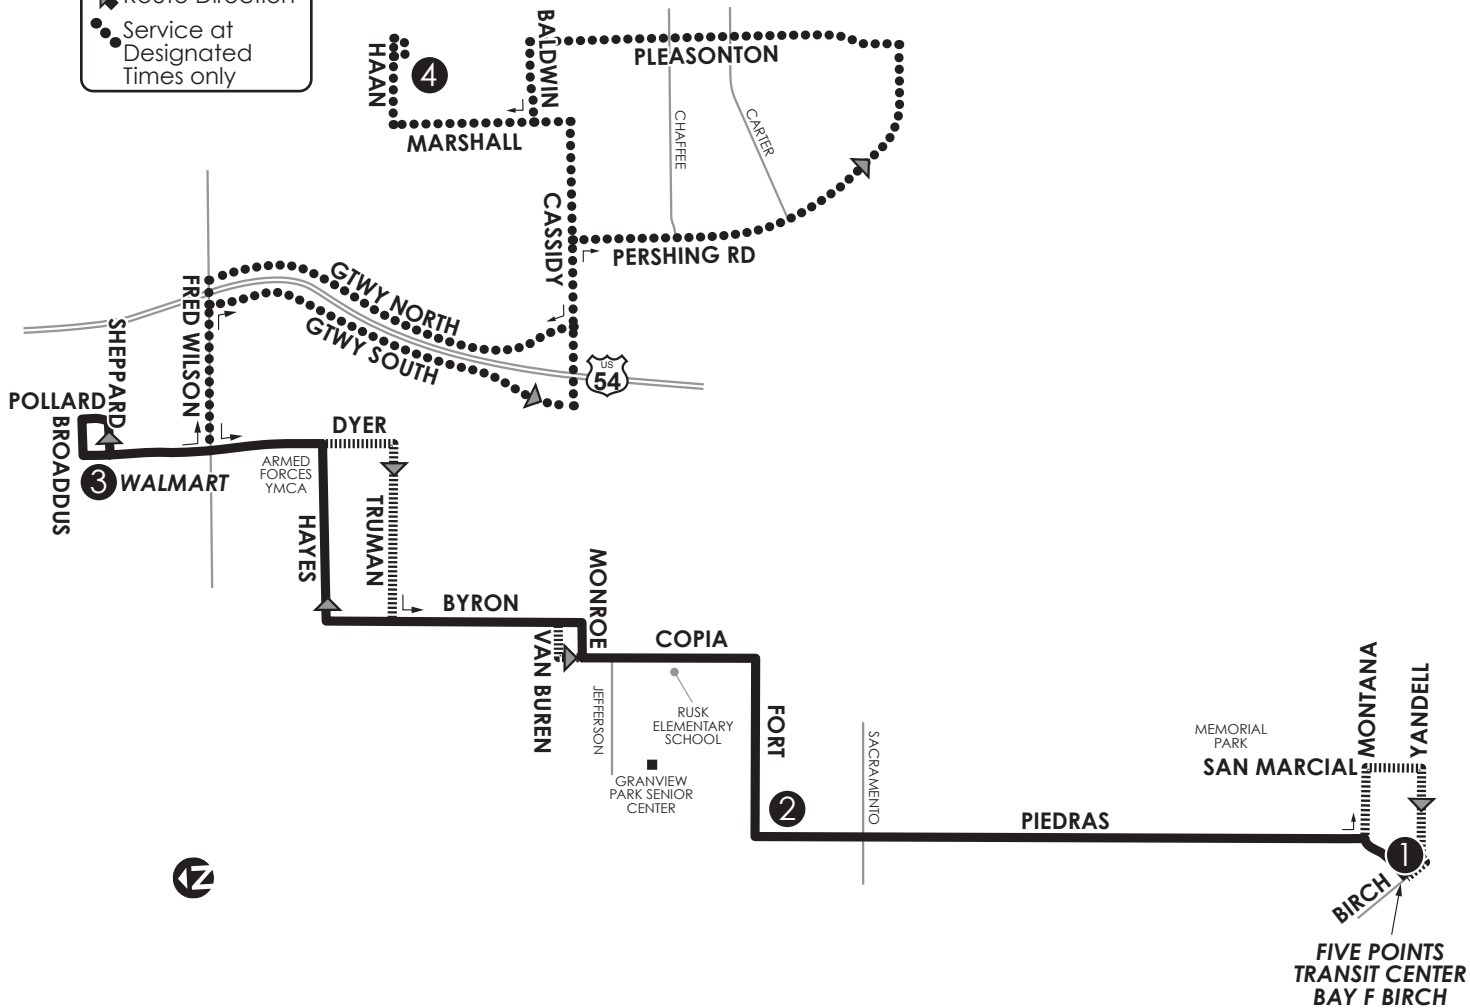

# 32 Five Points/Piedras/Ft. Bliss

- CONNECTING POINTS TO ROUTES
- Five Points Transit Center
  - Fort Blvd & Piedras (36)
  - Dyer & Hayes (35)
  - Dyer & Sheppard ( 35, 36, Brio)

FIVE POINTS TRANSIT CENTER  
2, PA26, 32, 33, 34, 35, 50, Brio

**LEGEND**

- ① Time Point
- ▬ Bus Route
- ➔ Route Direction
- Service at Designated Times only

**Monday-Friday**

Five Points TC Bay F	Fort Blvd at Piedras	Walmart Dyer/Broadus	Ft. Bliss PX	Fort Blvd at Piedras	Five Points TC Bay F
①	②	③	④	②	①
5:30	5:38	5:49	—	6:00	6:11
6:15	6:23	6:34	6:54	7:10	7:21
7:25	7:35	7:48	8:08	8:24	8:35
8:35	8:45	8:58	9:18	9:34	9:45
9:45	9:55	10:08	—	10:19	10:30
10:35	10:45	10:58	—	11:09	11:20
11:25	11:35	11:48	—	11:59	12:10
12:15	12:25	12:38	—	12:49	1:00
1:05	1:15	1:28	—	1:39	1:50
1:55	2:05	2:18	2:38	2:54	3:05
3:05	3:15	3:28	3:48	4:04	4:15
4:15	4:25	4:38	4:58	5:14	5:25
5:25	5:35	5:48	—	5:59	6:10
6:15	6:25	6:38	—	6:49	7:00
7:05	7:15	7:28	—	7:39	7:50
7:55	8:05	8:18	—	8:29	8:40
8:45	8:55	9:08	—	—	—

**Saturday**

①	②	③	④	②	①
5:30	5:38	5:49	—	6:00	6:11
6:15	6:23	6:34	6:54	7:10	7:21
7:25	7:35	7:48	8:08	8:24	8:35
8:35	8:45	8:58	9:18	9:34	9:45
9:45	9:55	10:08	—	10:19	10:30
10:35	10:45	10:58	—	11:09	11:20
11:25	11:35	11:48	—	11:59	12:10
12:15	12:25	12:38	—	12:49	1:00
1:05	1:15	1:28	—	1:39	1:50
1:55	2:05	2:18	2:38	2:54	3:05
3:05	3:15	3:28	3:48	4:04	4:15
4:15	4:25	4:38	4:58	5:14	5:25
5:25	5:35	5:48	—	5:59	6:10
6:15	6:25	6:38	—	6:49	7:00
7:05	7:15	7:28	—	7:39	7:50