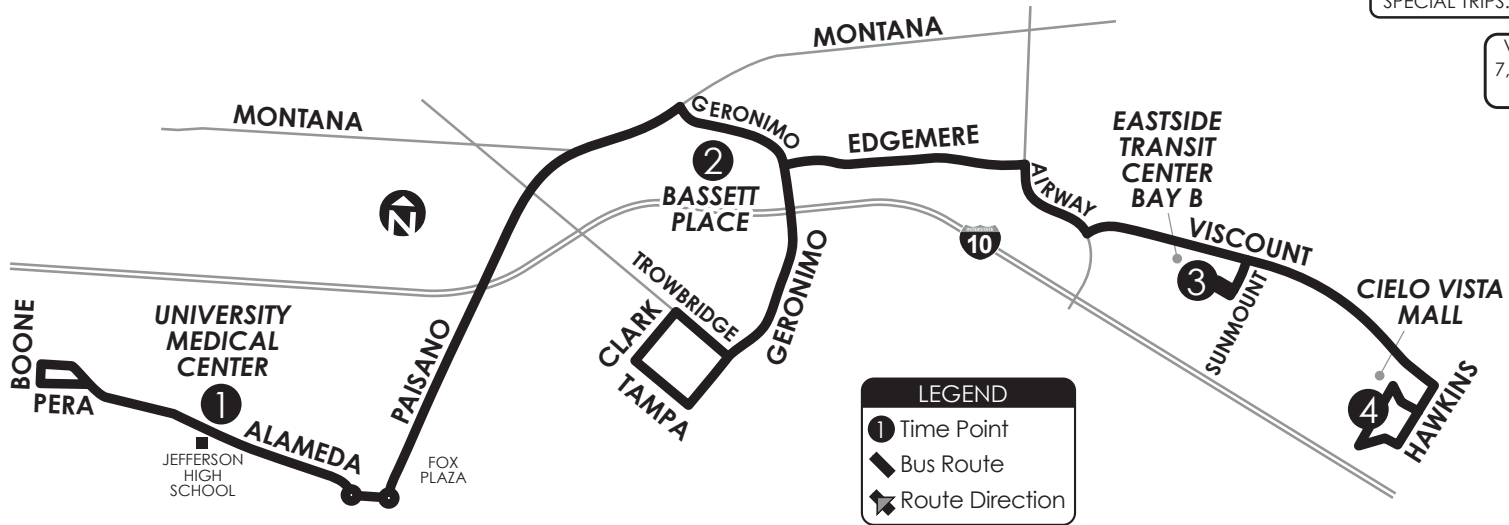

# 25 University Medical/Cielo Vista

- CONNECTING POINTS TO ROUTES
- Eastside Transit Center
  - Bassett Place (7, 21, 33)
  - Montana & Geronimo (7, 33, 50, Brio)
  - Viscount & Hawkins
  - University Medical (21, 26, 61, 62, 66, Brio)
  - Edgemere & Airway (33)

- EASTSIDE TRANSIT CENTER ROUTES
- PA5, PA6, 7, PA8, 25, 50, 51, 52, 53, 58, 59, 63, 72, 74, CR20, PA90, Brio
- SPECIAL TRIPS: 10, PA12, PA13, 14, 15

- VISCOUNT & HAWKINS
- 7, PA8, 25, 50, 51, 52, 53, 58, 63, 72, 74, Brio

Monday-Friday						
University Medical Ctr.	Bassett Place	Eastside TC Bay B	Cielo Vista Mall	Eastside TC Bay B	Bassett Place	University Medical Ctr.
1	2	3	4	3	2	1
—	—	—	—	—	6:18	6:30
6:30	6:41	7:07	7:12	7:27	7:48	8:00
8:00	8:11	8:37	8:42	8:57	9:18	9:30
9:30	9:41	10:07	10:12	10:27	10:48	11:00
11:00	11:11	11:37	11:42	11:57	12:18	12:30
12:30	12:41	1:07	1:12	1:27	1:48	2:00
2:00	2:11	2:37	2:42	2:57	3:18	3:30
3:30	3:41	4:07	4:12	4:27	4:48	5:00
5:00	5:11	5:37	5:42	5:57	6:18	6:30
6:30	6:41	7:07	7:12	7:27	7:48	8:00

Saturday						
University Medical Ctr.	Bassett Place	Eastside TC Bay B	Cielo Vista Mall	Eastside TC Bay B	Bassett Place	University Medical Ctr.
1	2	3	4	3	2	1
—	—	—	—	—	6:18	6:30
6:30	6:41	7:07	7:12	7:27	7:48	8:00
8:00	8:11	8:37	8:42	8:57	9:18	9:30
9:30	9:41	10:07	10:12	10:27	10:48	11:00
11:00	11:11	11:37	11:42	11:57	12:18	12:30
12:30	12:41	1:07	1:12	1:27	1:48	2:00
2:00	2:11	2:37	2:42	2:57	3:18	3:30
3:30	3:41	4:07	4:12	4:27	4:48	5:00
5:00	5:11	5:37	5:42	5:57	6:18	6:30
6:30	6:41	7:07	7:12	7:24	—	—