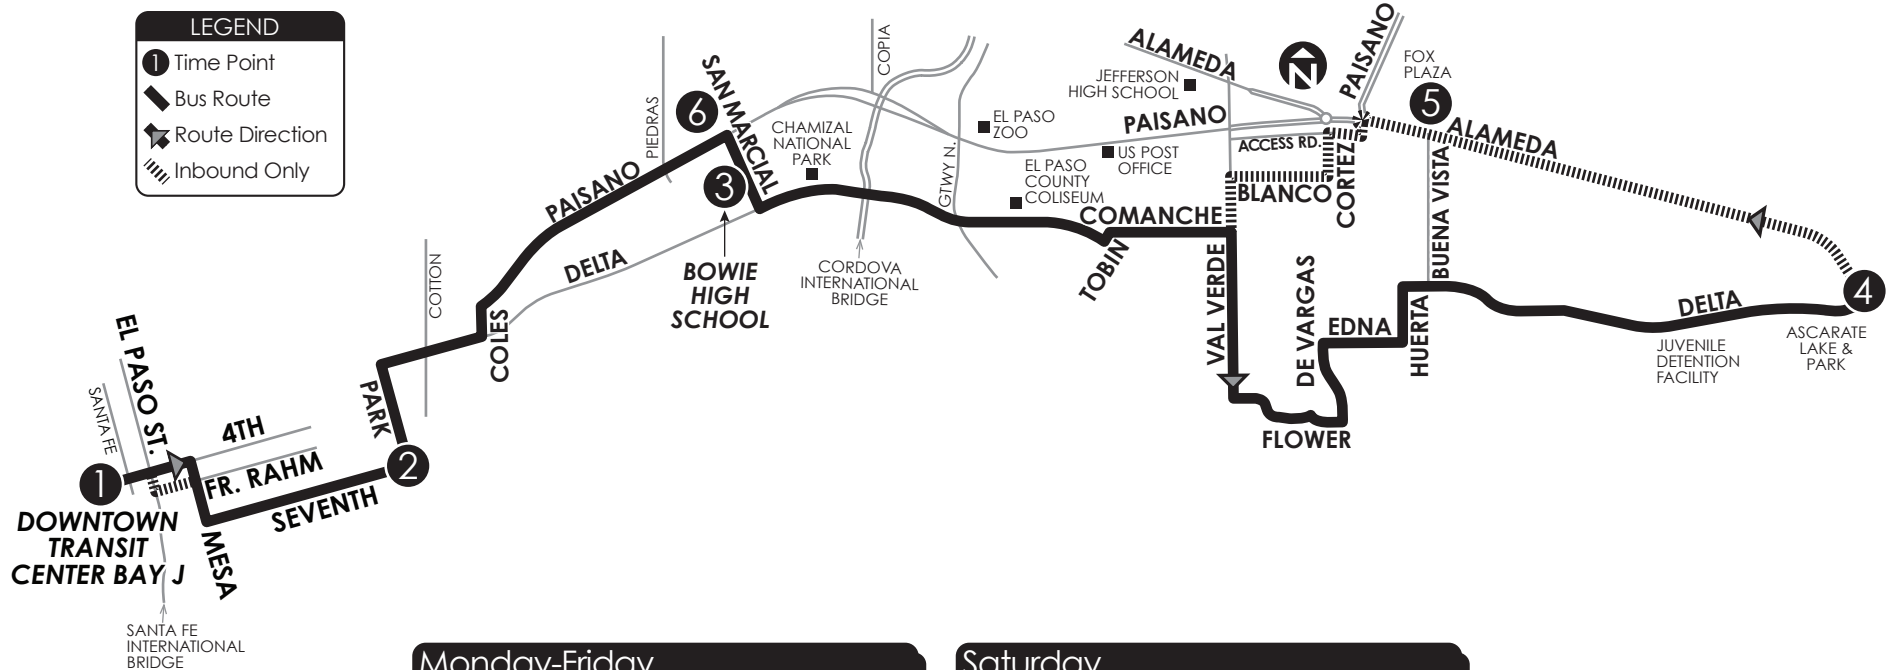

# 24 Delta via Second Ward

**DOWNTOWN TRANSIT CENTER ROUTES**  
 2, 4, 10, 14, 24, 34, 36, 50, 59, 61, 65, 66,  
 Brio, Streetcar, NM Gold  
**SPECIAL TRIPS: PA13, 15**

**CONNECTING POINTS TO ROUTES**

- Downtown Transit Center
- Fox Plaza (25, 61, 65, 66, Brio)
- Delta & Val Verde (62)
- Delta & Alameda (61, 62, 65, 66, Brio)

**LEGEND**

- ① Time Point
- ▬ Bus Route
- ➔ Route Direction
- ▨ Inbound Only

**Monday-Friday**

①	②	③	④	⑤	⑥	①
Downtown TC Bay J	7th at Park	Bowie High School	Alameda at Delta	Alameda at Buena Vista	Paisano at San Marcial	Downtown TC Bay J
—	—	—	5:00	5:07	5:19	5:34
5:35	5:48	5:54	6:12	6:19	6:31	6:50
6:55	7:08	7:14	7:32	7:39	7:51	8:10
8:15	8:28	8:34	8:52	8:59	9:11	9:30
9:35	9:48	9:54	10:12	10:19	10:31	10:46
<b>2:55</b>	<b>3:08</b>	<b>3:14</b>	<b>3:32</b>	<b>3:39</b>	<b>3:51</b>	<b>4:10</b>
<b>4:15</b>	<b>4:28</b>	<b>4:34</b>	<b>4:52</b>	<b>4:59</b>	<b>5:11</b>	<b>5:30</b>
5:35	5:48	5:54	6:12	6:19	6:31	6:50
6:55	7:08	7:14	7:32	7:39	7:51	8:10

**Saturday**

①	②	③	④	⑤	⑥	①
Downtown TC Bay J	7th at Park	Bowie High School	Alameda at Delta	Alameda at Buena Vista	Paisano at San Marcial	Downtown TC Bay J
—	—	—	5:00	5:07	5:19	5:34
5:35	5:48	5:54	6:12	6:19	6:31	6:50
6:55	7:08	7:14	7:32	7:39	7:51	8:10
8:15	8:28	8:34	8:52	8:59	9:11	9:30
9:35	9:48	9:54	10:12	10:19	10:31	10:50
<b>2:55</b>	<b>3:08</b>	<b>3:14</b>	<b>3:32</b>	<b>3:39</b>	<b>3:51</b>	<b>4:10</b>
<b>4:15</b>	<b>4:28</b>	<b>4:34</b>	<b>4:52</b>	<b>4:59</b>	<b>5:11</b>	<b>5:30</b>
5:35	5:48	5:54	6:12	6:19	6:31	6:50
6:55	7:08	7:14	7:32	—	—	—