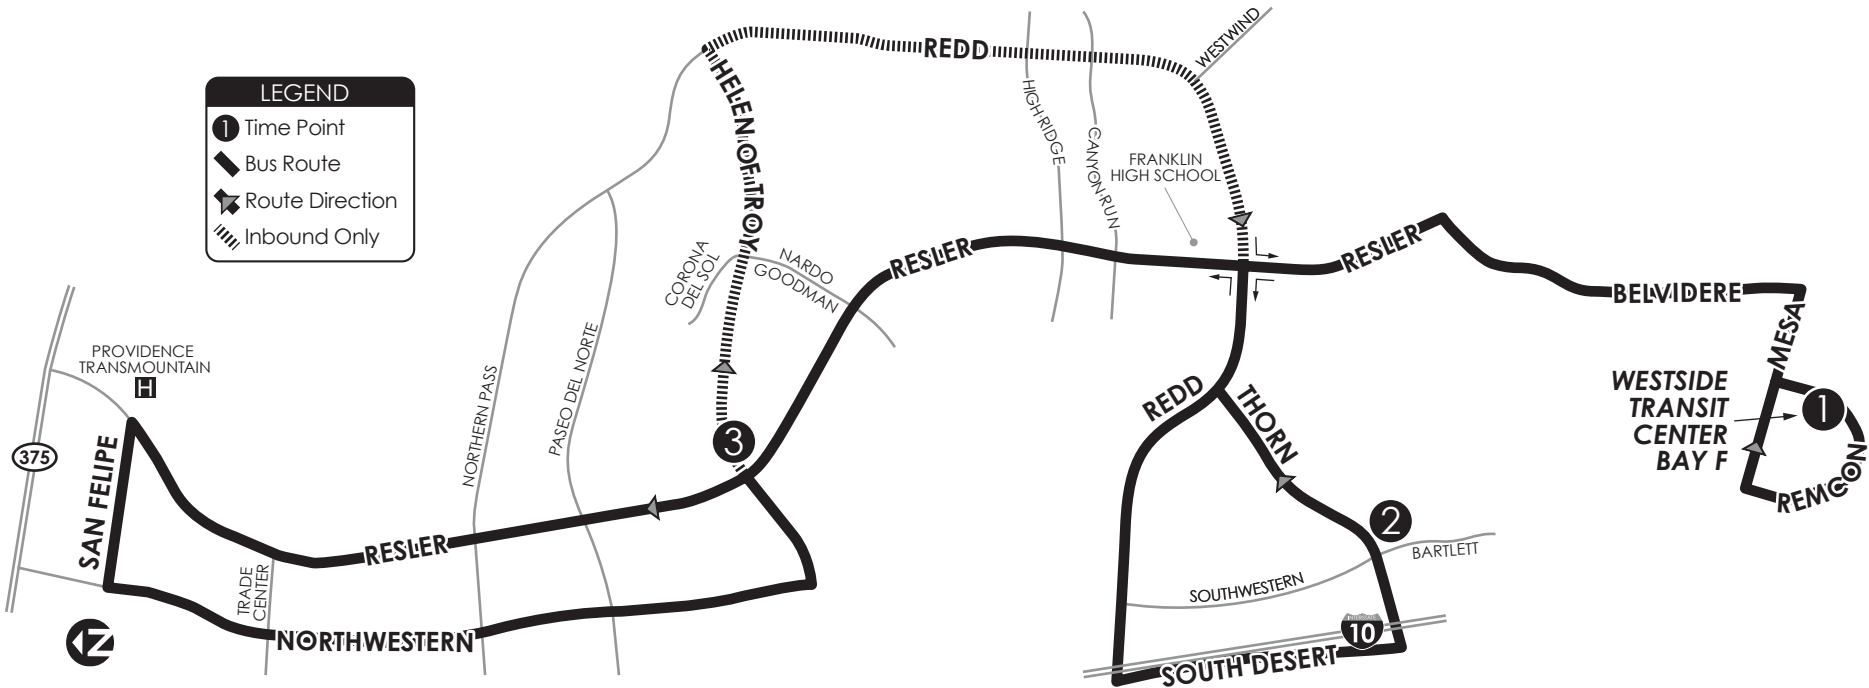

19 Resler Circulator

WESTSIDE TRANSIT CENTER ROUTES
PA12, PA13, 15, 16, 19, PA90, Brio,
NM Gold Route, CR10
SPECIAL TRIPS: 14

CONNECTING POINTS TO ROUTES
• Westside Transit Center
• Resler & Belvidere (14)

LEGEND

- ① Time Point
- ▬ Bus Route
- Route Direction
- ▬ Inbound Only

Monday-Friday

Westside TC Bay F	Thorn at Bartlett	Helen of Troy at Resler	Westside TC Bay F
①	②	③	①
5:00	5:15	5:40	6:00
6:05	6:20	6:45	7:05
7:10	7:25	7:50	8:10
8:15	8:30	8:55	9:15
9:20	9:35	10:00	10:20
10:25	10:40	11:05	11:25
11:30	11:45	12:10	12:30
2:45	3:00	3:25	3:45
3:50	4:05	4:30	4:50
4:55	5:10	5:35	5:55
6:00	6:15	6:40	7:00
7:05	7:20	7:45	8:05
8:10	8:25	8:50	9:10

Saturday

Westside TC Bay F	Thorn at Bartlett	Helen of Troy at Resler	Westside TC Bay F
①	②	③	①
7:30	7:45	8:10	8:30
8:35	8:50	9:15	9:35
9:40	9:55	10:20	10:40
3:05	3:20	3:45	4:05
4:10	4:25	4:50	5:10
5:15	5:30	5:55	6:15
6:20	6:35	7:00	7:20
7:25	7:40	8:05	8:25