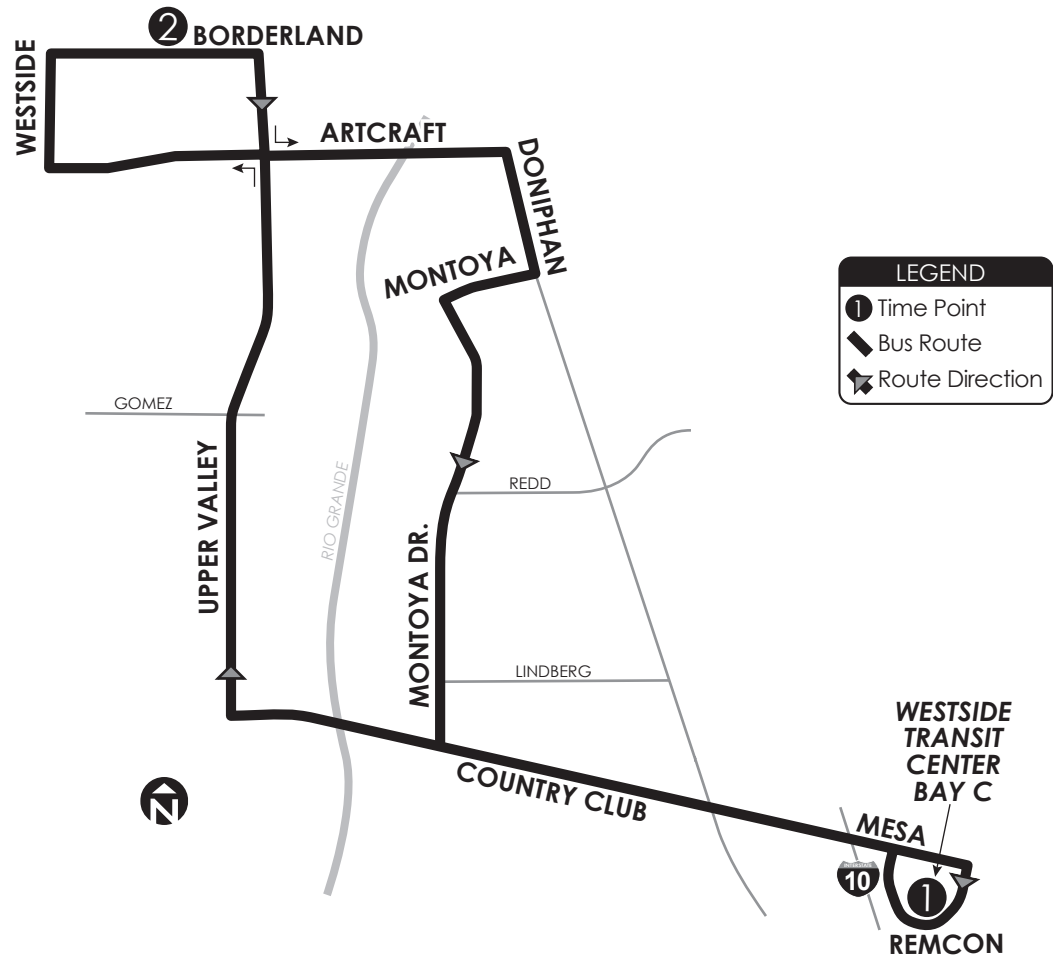

16 Upper Valley Circulator

WESTSIDE TRANSIT CENTER ROUTES
 12, 13, 15, 16, 19, PA90, Brio,
 NM Gold Route, CR 10
 SPECIAL TRIPS: 14

Mon-Fri		
Westside TC Bay C	Borderland/ Bea Martinez	Westside TC Bay C
①	②	①
7:40	8:13	8:55