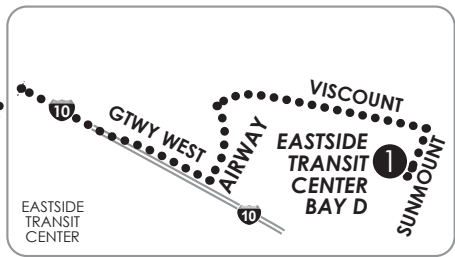

15 Mesa

WESTSIDE TRANSIT CENTER ROUTES
 PA12, PA13, 15, 16, 19, PA90, Brio,
 NM Gold Route, CR10
 SPECIAL TRIPS: 14

GLORY ROAD TRANSIT CENTER
 10, PA11, 14, 15, Mesa Brio,
 Streetcar • SPECIAL TRIP: PA13

DOWNTOWN TRANSIT CENTER ROUTES
 2, 4, 10, 14, 24, 34, 36, 50, 59, 61, 65, 66,
 Brio, Streetcar, NM Gold
 SPECIAL TRIPS: PA13, 15

EASTSIDE TRANSIT CENTER ROUTES
 PA5, PA6, 7, PA8, 25, 50, 51, 52, 53, 58,
 59, 63, 72, 74, CR20, PA90, Brio
 SPECIAL TRIPS: 10, PA12, PA13, 14, 15

LEGEND

- 1 Time Point
- Bus Route
- Route Direction
- Service at Designated Times only

- CONNECTING POINTS TO ROUTES**
- Downtown Transit Center
 - Glory Road Transit Center
 - Westside Transit Center
 - Eastside Transit Center
 - Oregon & Hague (10, 14, Brio)
 - Oregon & University (10, PA11, 14)
 - Oregon & Missouri (4, 14, 34, 36, 50)
 - Santa Fe & Overland (4, 10, 14, 34, 36, 50)
 - Mesa & Executive Center (14, Brio)
 - Mesa & Festival (14, Brio)
 - Mesa & Sunland Park (14)