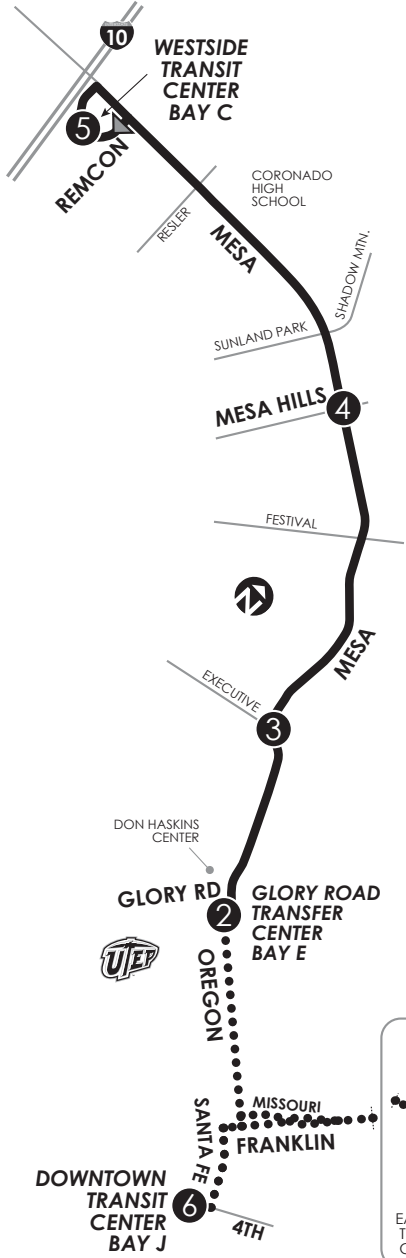

15 Mesa

WESTSIDE TRANSIT CENTER ROUTES
 PA12, PA13, 15, 16, 19, PA90, Brio,
 NM Gold Route, CR10
 SPECIAL TRIPS: 14

GLORY ROAD TRANSIT CENTER
 10, PA11, 14, 15, Mesa Brio,
 Streetcar • SPECIAL TRIP: PA13

DOWNTOWN TRANSIT CENTER ROUTES
 2, 4, 10, 14, 24, 34, 36, 50, 59, 61, 65, 66,
 Brio, Streetcar, NM Gold
 SPECIAL TRIPS: PA13, 15

EASTSIDE TRANSIT CENTER ROUTES
 PA5, PA6, 7, PA8, 25, 50, 51, 52, 53, 58,
 59, 63, 72, 74, CR20, PA90, Brio
 SPECIAL TRIPS: 10, PA12, PA13, 14, 15

Saturday									
Eastside TC Bay D	Glory Road TC Bay E	Mesa at Executive	Mesa at Mesa Hills	Westside TC Bay C	Mesa at Mesa Hills	Mesa at Executive	Glory Road TC Bay E	Downtown TC Bay J	Eastside TC Bay D
1	2	3	4	5	4	3	2	6	1
4:25	4:50	4:54	5:04	5:20	5:32	5:40	5:45	—	—
—	5:45	5:49	5:59	6:15	6:27	6:35	6:40	—	—
—	6:45	6:49	6:59	7:15	7:27	7:35	7:40	—	—
—	7:45	7:49	7:59	8:15	8:27	8:35	8:40	—	—
—	8:45	8:49	8:59	9:15	9:27	9:35	9:40	—	—
—	9:45	9:49	9:59	10:15	10:27	10:35	10:40	—	—
—	10:45	10:49	10:59	11:15	11:27	11:35	11:40	—	—
—	11:45	11:49	11:59	12:15	12:27	12:35	12:40	—	1:05
12:20	12:45	12:49	12:59	1:15	1:27	1:35	1:40	—	—
—	1:45	1:49	1:59	2:15	2:27	2:35	2:40	—	—
—	2:45	2:49	2:59	3:15	3:27	3:35	3:40	—	—
—	3:45	3:49	3:59	4:15	4:27	4:35	4:40	—	—
—	4:45	4:49	4:59	5:15	5:27	5:35	5:40	—	—
—	5:45	5:49	5:59	6:15	6:27	6:35	6:40	—	—
—	6:45	6:49	6:59	7:15	7:27	7:35	7:40	—	—
—	7:45	7:49	7:59	8:15	8:27	8:35	8:40	—	—
—	8:45	8:49	8:59	9:10	—	—	—	—	—

LEGEND

- 1 Time Point
- Bus Route
- Route Direction
- Service at Designated Times only

- CONNECTING POINTS TO ROUTES**
- Downtown Transit Center
 - Glory Road Transit Center
 - Westside Transit Center
 - Eastside Transit Center
 - Oregon & Hague (10, 14, Brio)
 - Oregon & University (10, PA11, 14)
 - Oregon & Missouri (4, 14, 34, 36, 50)
 - Santa Fe & Overland (4, 10, 14, 34, 36, 50)
 - Mesa & Executive Center (14, Brio)
 - Mesa & Festival (14, Brio)
 - Mesa & Sunland Park (14)