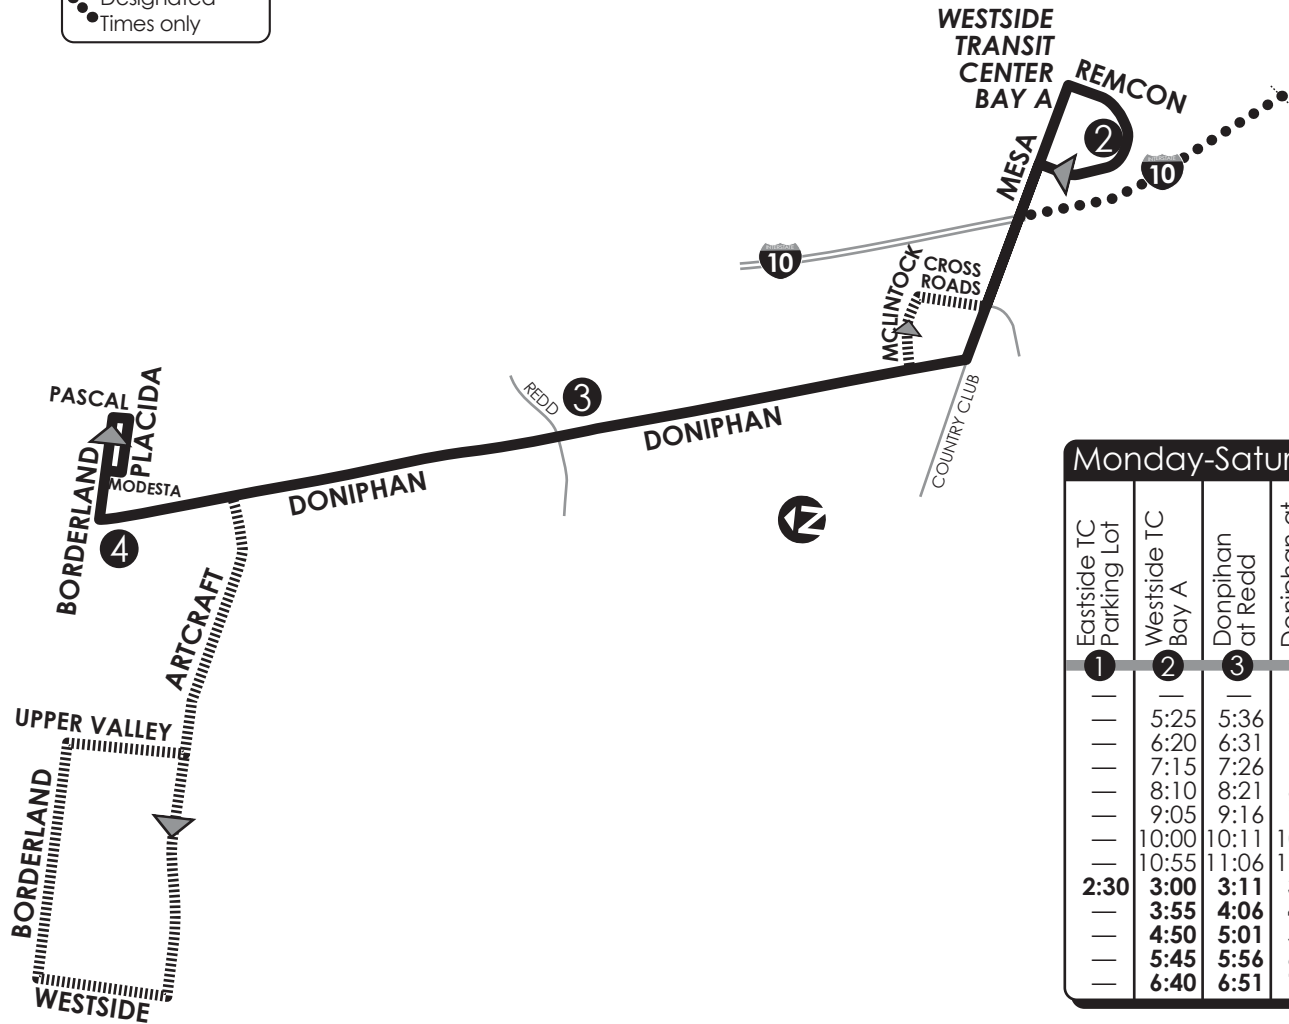

Doniphan Circulator

LEGEND

- ① Time Point
- ▬ Bus Route
- Route Direction
- ▨ Inbound Only
- ⋯ Designated Times only

CONNECTING POINTS TO ROUTES

- Westside Transit Center
- Eastside Transit Center

EASTSIDE TRANSIT CENTER ROUTES
PA5, PA6, 7, PA8, 25, 50, 51, 52, 53, 58, 59, 63, 72, 74, CR20, PA90, Brio
SPECIAL TRIPS: 10, PA12, PA13, 14, 15

WESTSIDE TRANSIT CENTER ROUTES
PA12, PA13, 15, 16, 19, PA90, Brio, NM Gold Route, CR10
SPECIAL TRIPS: 14

Monday-Saturday

Eastside TC Parking Lot	Westside TC Bay A	Doniphan at Redd	Doniphan at Borderland	Doniphan at Redd	Westside TC Bay A	Eastside TC Parking Lot
①	②	③	④	③	②	①
—	—	—	5:00	5:16	5:24	—
—	5:25	5:36	5:45	6:06	6:18	—
—	6:20	6:31	6:40	7:01	7:13	—
—	7:15	7:26	7:35	7:56	8:08	—
—	8:10	8:21	8:30	8:51	9:03	—
—	9:05	9:16	9:25	9:46	9:58	—
—	10:00	10:11	10:20	10:41	10:53	—
—	10:55	11:06	11:15	11:36	11:48	12:18
2:30	3:00	3:11	3:20	3:41	3:53	—
—	3:55	4:06	4:15	4:36	4:48	—
—	4:50	5:01	5:10	5:31	5:43	—
—	5:45	5:56	6:05	6:26	6:38	—
—	6:40	6:51	7:00	7:21	7:33	8:03