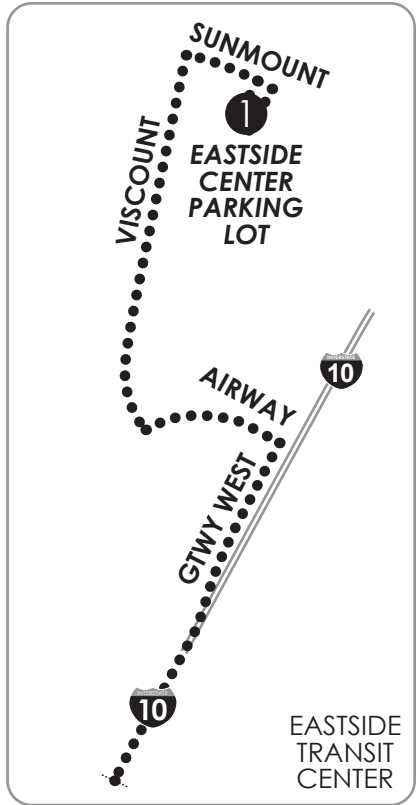

Doniphan Circulator

LEGEND

- ① Time Point
- ▬ Bus Route
- Route Direction
- ▨ Inbound Only
- ⋯ Designated Times only

CONNECTING POINTS TO ROUTES

- Westside Transit Center
- Eastside Transit Center

EASTSIDE TRANSIT CENTER ROUTES
PA5, PA6, 7, PA8, 25, 50, 51, 52, 53, 58, 59, 63, 72, 74, CR20, PA90, Brio
SPECIAL TRIPS: 10, PA12, PA13, 14, 15

WESTSIDE TRANSIT CENTER ROUTES
PA12, PA13, 15, 16, 19, PA90, Brio, NM Gold Route, CR10
SPECIAL TRIPS: 14

Monday-Saturday

Eastside TC Parking Lot	Westside TC Bay A	Doniphan at Redd	Doniphan at Borderland	Doniphan at Redd	Westside TC Bay A	Eastside TC Parking Lot
①	②	③	④	③	②	①
—	—	—	5:00	5:16	5:24	—
—	5:25	5:36	5:45	6:06	6:18	—
—	6:20	6:31	6:40	7:01	7:13	—
—	7:15	7:26	7:35	7:56	8:08	—
—	8:10	8:21	8:30	8:51	9:03	—
—	9:05	9:16	9:25	9:46	9:58	—
—	10:00	10:11	10:20	10:41	10:53	—
—	10:55	11:06	11:15	11:36	11:48	12:18
2:30	3:00	3:11	3:20	3:41	3:53	—
—	3:55	4:06	4:15	4:36	4:48	—
—	4:50	5:01	5:10	5:31	5:43	—
—	5:45	5:56	6:05	6:26	6:38	—
—	6:40	6:51	7:00	7:21	7:33	8:03