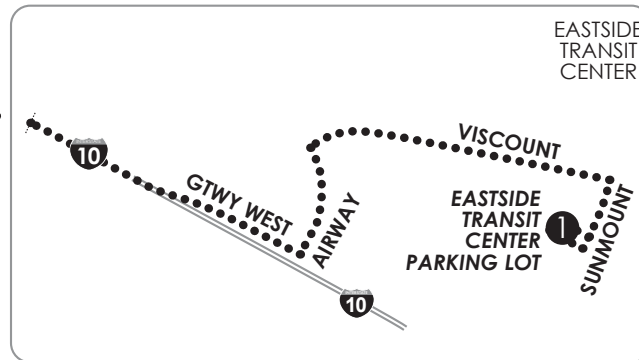

10 Sunset Heights / UTEP

LEGEND

- ① Time Point
- ▬ Bus Route
- ➔ Route Direction
- ⋯ Service at Designated Times only

Monday-Friday						
Eastside TC Park. Lot	Downtown TC Bay A	Porfirio Diaz at Mundy	Glory Road TC Bay E	Stanton at Coffin	Porfirio Diaz at Mundy	Downtown TC Bay A
① 5:45	② 6:05	③ 6:12	④ 6:19	⑤ 6:27	③ 6:36	② 6:46
—	6:55	7:05	7:13	7:21	7:30	7:40
—	7:45	7:55	8:03	8:11	8:20	8:30
—	8:35	8:45	8:53	9:01	9:10	9:20
—	9:25	9:35	9:43	9:51	10:00	10:10
—	10:15	10:25	10:33	10:41	10:50	11:00
—	11:05	11:15	11:23	11:31	11:40	11:50
—	11:55	12:05	12:13	12:21	12:30	12:40
—	12:45	12:55	1:03	1:11	1:20	1:30
—	1:35	1:45	1:53	2:01	2:10	2:20
—	2:25	2:35	2:43	2:51	3:00	3:10
—	3:15	3:25	3:33	3:41	3:50	4:00
—	4:05	4:15	4:23	4:31	4:40	4:50
—	4:55	5:05	5:13	5:21	5:30	5:40
—	5:45	5:55	6:03	6:11	6:20	6:30
—	6:35	6:45	6:53	7:01	7:10	7:20

CONNECTING POINTS TO ROUTES

- Eastside Transit Center
- Downtown Transit Center
- Glory Road Transit Center
- Oregon & Hague (14, 15, Brio)
- Oregon & University (PA11, 14, 15)
- Santa Fe & Overland (4, 14, 15, 34, 36, 50)

DOWNTOWN TRANSIT CENTER ROUTES
2, 4, 10, 14, 24, 34, 36, 50, 59, 61, 65, 66, Brio, Streetcar, NM Gold
SPECIAL TRIPS: PA13, 15

GLORY ROAD TRANSIT CENTER
10, PA11, 14, 15, Mesa Brio, Streetcar • **SPECIAL TRIP: PA13**

EASTSIDE TRANSIT CENTER ROUTES
PA5, PA6, 7, PA8, 25, 50, 51, 52, 53, 58, 59, 63, 72, 74, CR20, PA90, Brio
SPECIAL TRIPS: 10, PA12, PA13, 14, 15