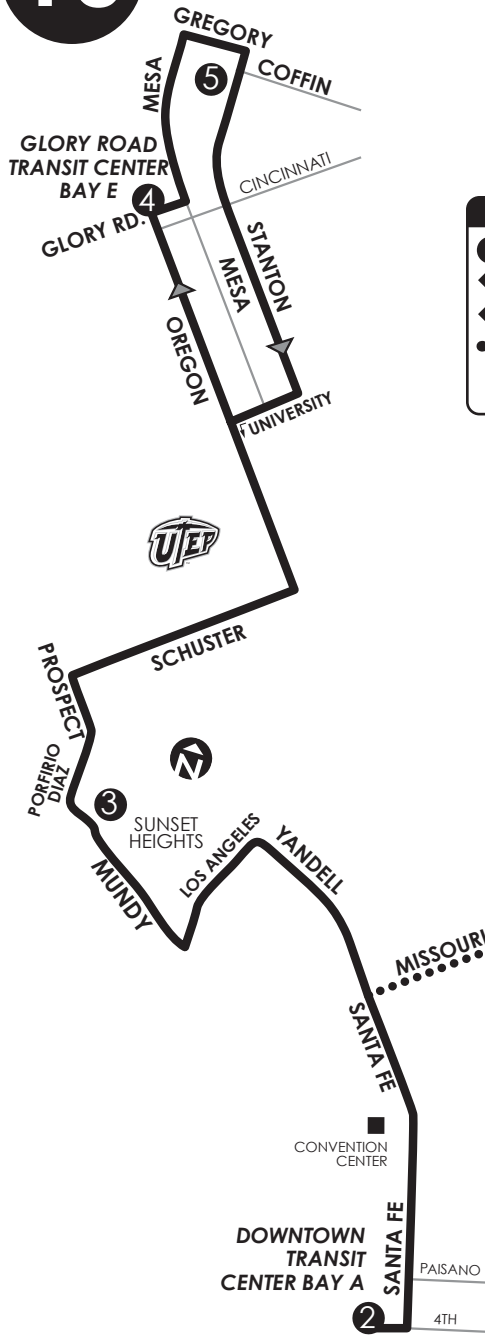

10 Sunset Heights / UTEP

LEGEND

- ① Time Point
- ▬ Bus Route
- ➔ Route Direction
- ⋯ Service at Designated Times only

Monday-Friday						
Eastside TC Park. Lot	Downtown TC Bay A	Porfirio Diaz at Mundy	Glory Road TC Bay E	Stanton at Coffin	Porfirio Diaz at Mundy	Downtown TC Bay A
① 5:45	② 6:05	③ 6:12	④ 6:19	⑤ 6:27	③ 6:36	② 6:46
—	6:55	7:05	7:13	7:21	7:30	7:40
—	7:45	7:55	8:03	8:11	8:20	8:30
—	8:35	8:45	8:53	9:01	9:10	9:20
—	9:25	9:35	9:43	9:51	10:00	10:10
—	10:15	10:25	10:33	10:41	10:50	11:00
—	11:05	11:15	11:23	11:31	11:40	11:50
—	11:55	12:05	12:13	12:21	12:30	12:40
—	12:45	12:55	1:03	1:11	1:20	1:30
—	1:35	1:45	1:53	2:01	2:10	2:20
—	2:25	2:35	2:43	2:51	3:00	3:10
—	3:15	3:25	3:33	3:41	3:50	4:00
—	4:05	4:15	4:23	4:31	4:40	4:50
—	4:55	5:05	5:13	5:21	5:30	5:40
—	5:45	5:55	6:03	6:11	6:20	6:30
—	6:35	6:45	6:53	7:01	7:10	7:20

CONNECTING POINTS TO ROUTES

- Eastside Transit Center
- Downtown Transit Center
- Glory Road Transit Center
- Oregon & Hague (14, 15, Brio)
- Oregon & University (PA11, 14, 15)
- Santa Fe & Overland (4, 14, 15, 34, 36, 50)

DOWNTOWN TRANSIT CENTER ROUTES
2, 4, 10, 14, 24, 34, 36, 50, 59, 61, 65, 66, Brio, Streetcar, NM Gold
SPECIAL TRIPS: PA13, 15

GLORY ROAD TRANSIT CENTER
10, PA11, 14, 15, Mesa Brio, Streetcar • **SPECIAL TRIP: PA13**

EASTSIDE TRANSIT CENTER ROUTES
PA5, PA6, 7, PA8, 25, 50, 51, 52, 53, 58, 59, 63, 72, 74, CR20, PA90, Brio
SPECIAL TRIPS: 10, PA12, PA13, 14, 15