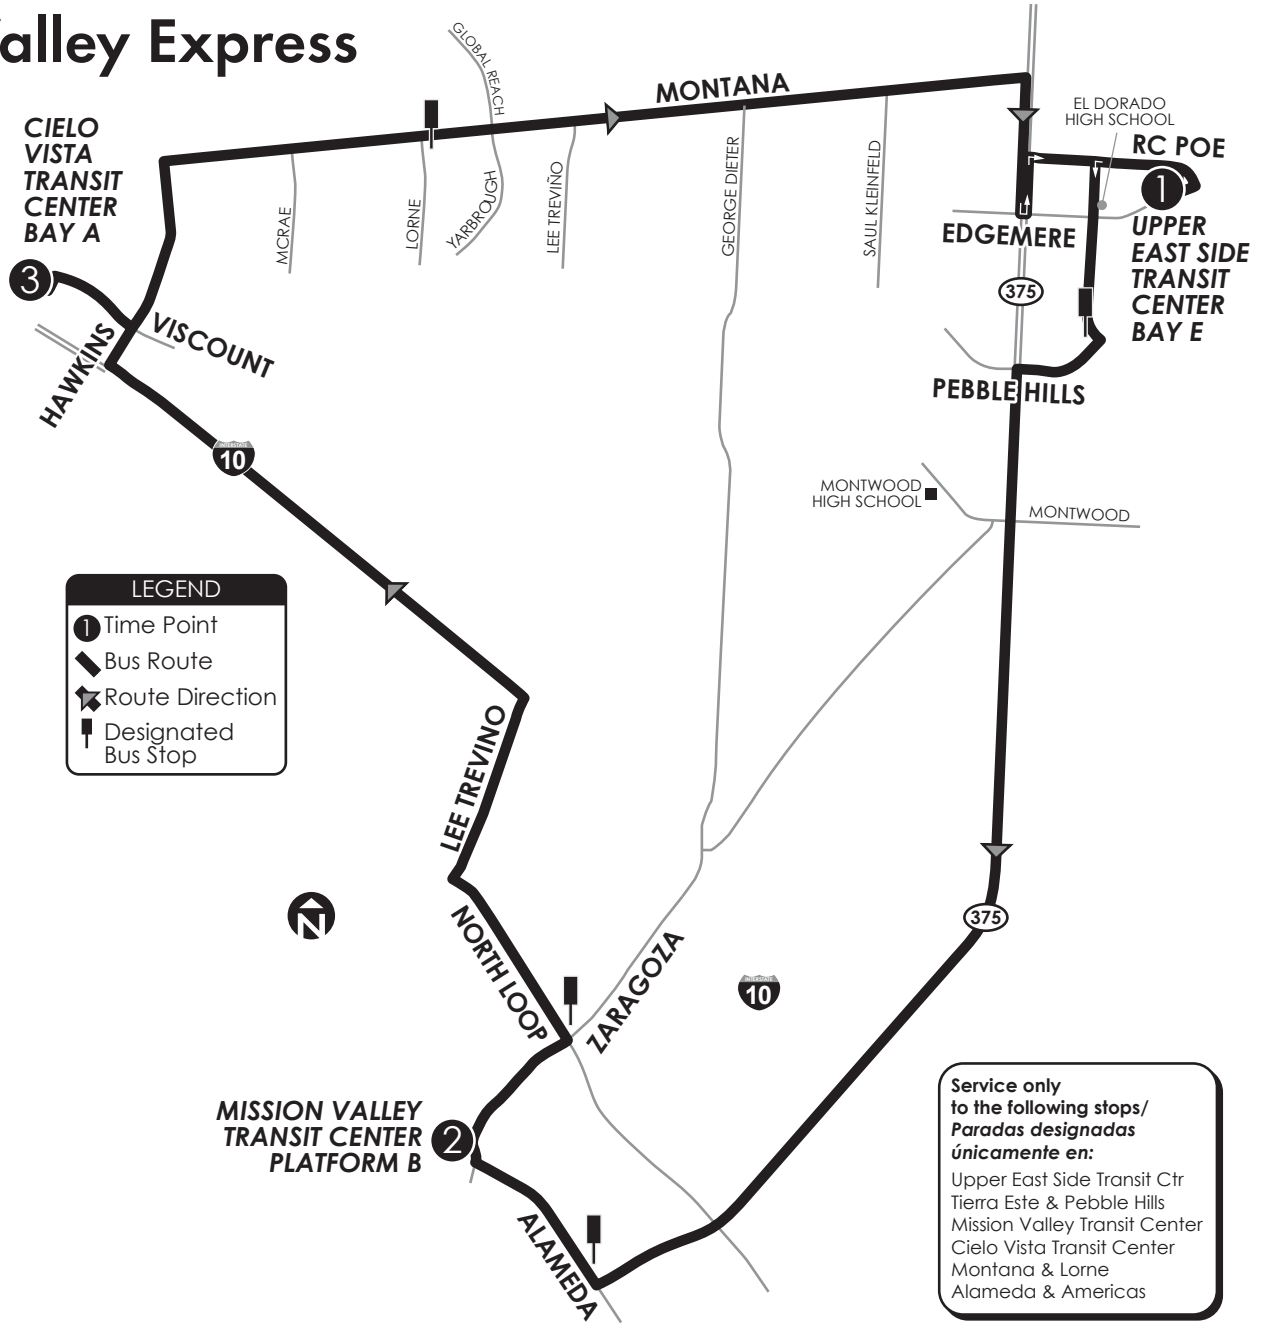

# Far East/Mission Valley Express

**CONNECTING POINTS TO ROUTES**

- Cielo Vista Transit Center
- Mission Valley Transit Center
- Upper East Side Transit Center
- Montana & Lorne (6, 58, Brio)

**CIELO VISTA TRANSIT CENTER ROUTES**

PA5, PA6, 7, PA8, 25, 50, 51, 52, 53, 58,  
59, 63, 72, 74, CR20, PA90, Brio  
SPECIAL TRIPS: 10, PA12, PA13, 14, 15

**MISSION VALLEY TRANSIT CENTER**

PA5, PA6, 60, 61, 63, 68, 69, 84, 89,  
CR30, CR40, CR50, Alameda Brio

**UPPER EAST SIDE TRANSIT CENTER ROUTES**

PA5, PA6, 51, 52, 54, PA56, CR20,  
Montana Brio

Mon-Fri			
Upper East Side Bay E	Mission Valley TC Platform B	Cielo Vista TC Bay A	Upper East Side Bay E
1	2	3	1
5:30	5:58	6:26	6:50
6:50	7:18	7:46	8:10
8:10	8:38	9:06	9:30
9:30	9:58	10:26	10:50
10:50	11:18	11:46	12:10
12:10	12:38	1:06	1:30
1:30	1:58	2:26	2:50
2:50	3:18	3:46	4:10
4:10	4:38	5:06	5:30
5:30	5:58	6:26	6:50
6:50	7:18	7:46	8:10
8:10	8:33	—	—

**LEGEND**

- ① Time Point
- ▬ Bus Route
- ➔ Route Direction
- ▬ Designated Bus Stop

**Service only to the following stops/  
Paradas designadas únicamente en:**  
Upper East Side Transit Ctr  
Tierra Este & Pebble Hills  
Mission Valley Transit Center  
Cielo Vista Transit Center  
Montana & Lorne  
Alameda & Americas