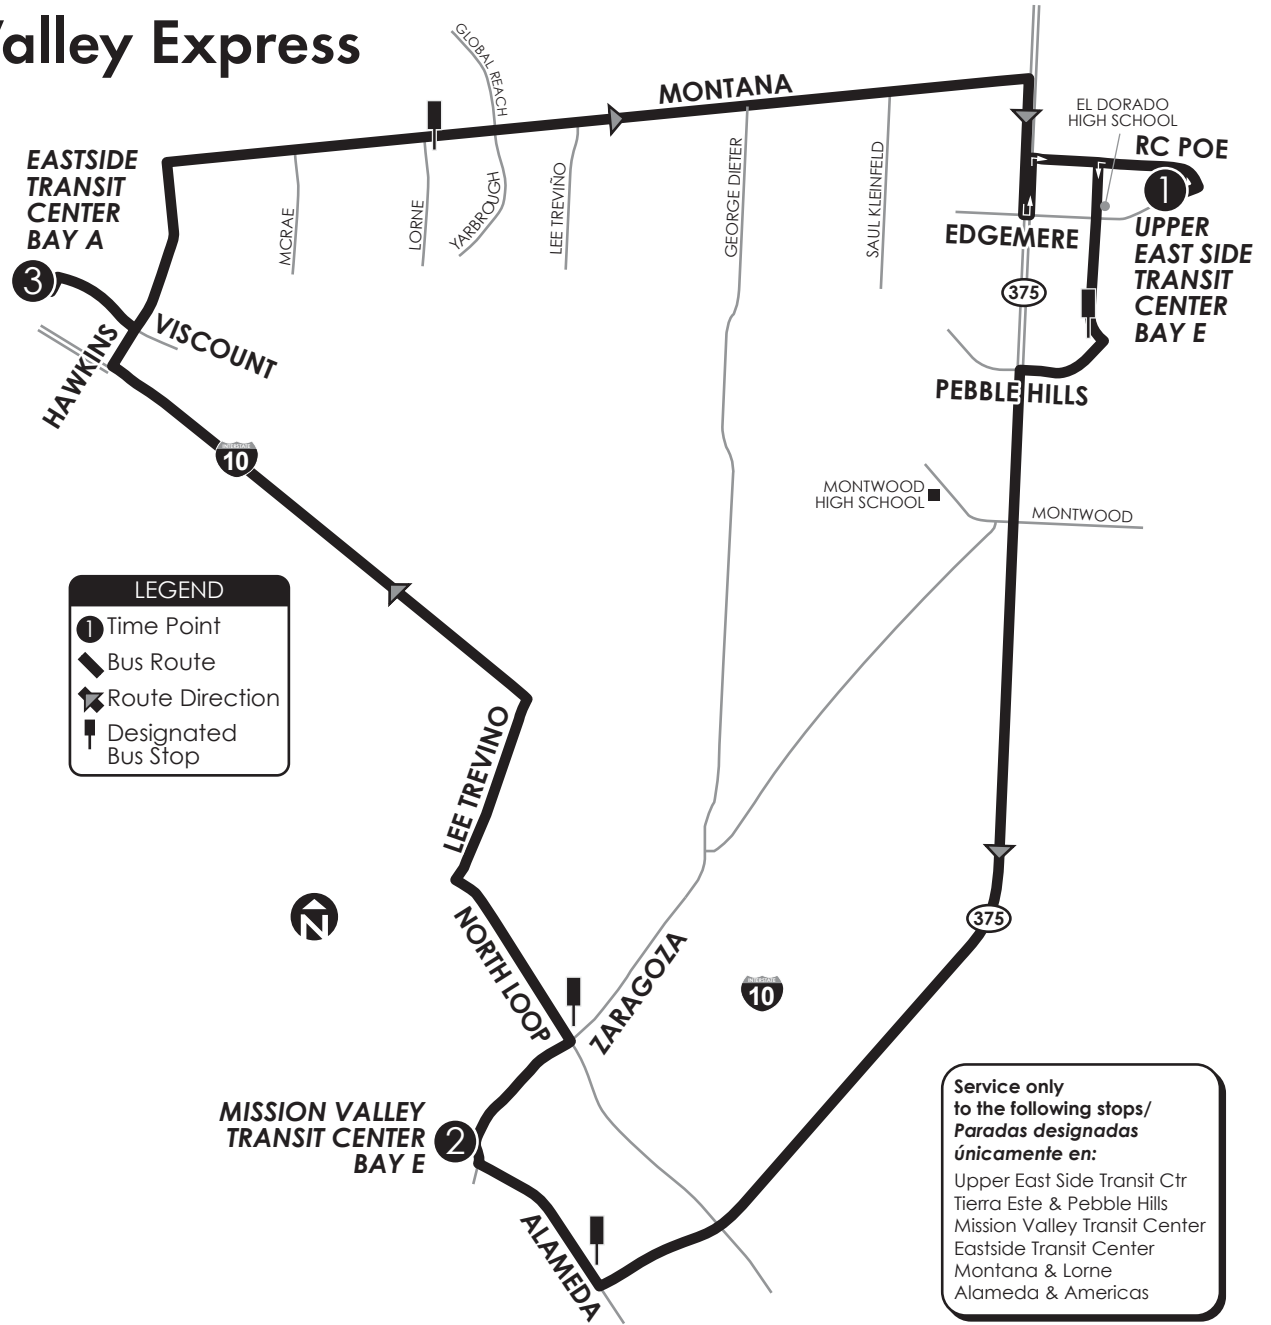

# Far East/Mission Valley Express

**CONNECTING POINTS TO ROUTES**

- Eastside Transit Center
- Mission Valley Transit Center
- Upper East Side Transit Center
- Montana & Lorne (6, 58, Brio)

**EASTSIDE TRANSIT CENTER ROUTES**

PA5, PA6, 7, PA8, 25, 50, 51, 52, 53, 58,  
59, 63, 72, 74, CR20, PA90, Brio  
SPECIAL TRIPS: 10, PA12, PA13, 14, 15

**MISSION VALLEY TRANSIT CENTER**

PA5, PA6, 60, 61, 63, 68, 69, 84, 89,  
CR30, CR40, CR50, Alameda Brio

**UPPER EAST SIDE TRANSIT CENTER ROUTES**

PA5, PA6, 51, 52, 54, PA56, CR20,  
Montana Brio

Mon-Fri			
1	2	3	1
Upper East Side Bay E	Mission Valley TC Bay E	Eastside TC Bay A	Upper East Side Bay E
5:30	5:58	6:26	6:50
6:50	7:18	7:46	8:10
8:10	8:38	9:06	9:30
9:30	9:58	10:26	10:50
10:50	11:18	11:46	12:10
12:10	12:38	1:06	1:30
1:30	1:58	2:26	2:50
2:50	3:18	3:46	4:10
4:10	4:38	5:06	5:30
5:30	5:58	6:26	6:50
6:50	7:18	7:46	8:10
8:10	8:33	—	—

**Service only to the following stops/Paradas designadas únicamente en:**  
 Upper East Side Transit Ctr  
 Tierra Este & Pebble Hills  
 Mission Valley Transit Center  
 Eastside Transit Center  
 Montana & Lorne  
 Alameda & Americas