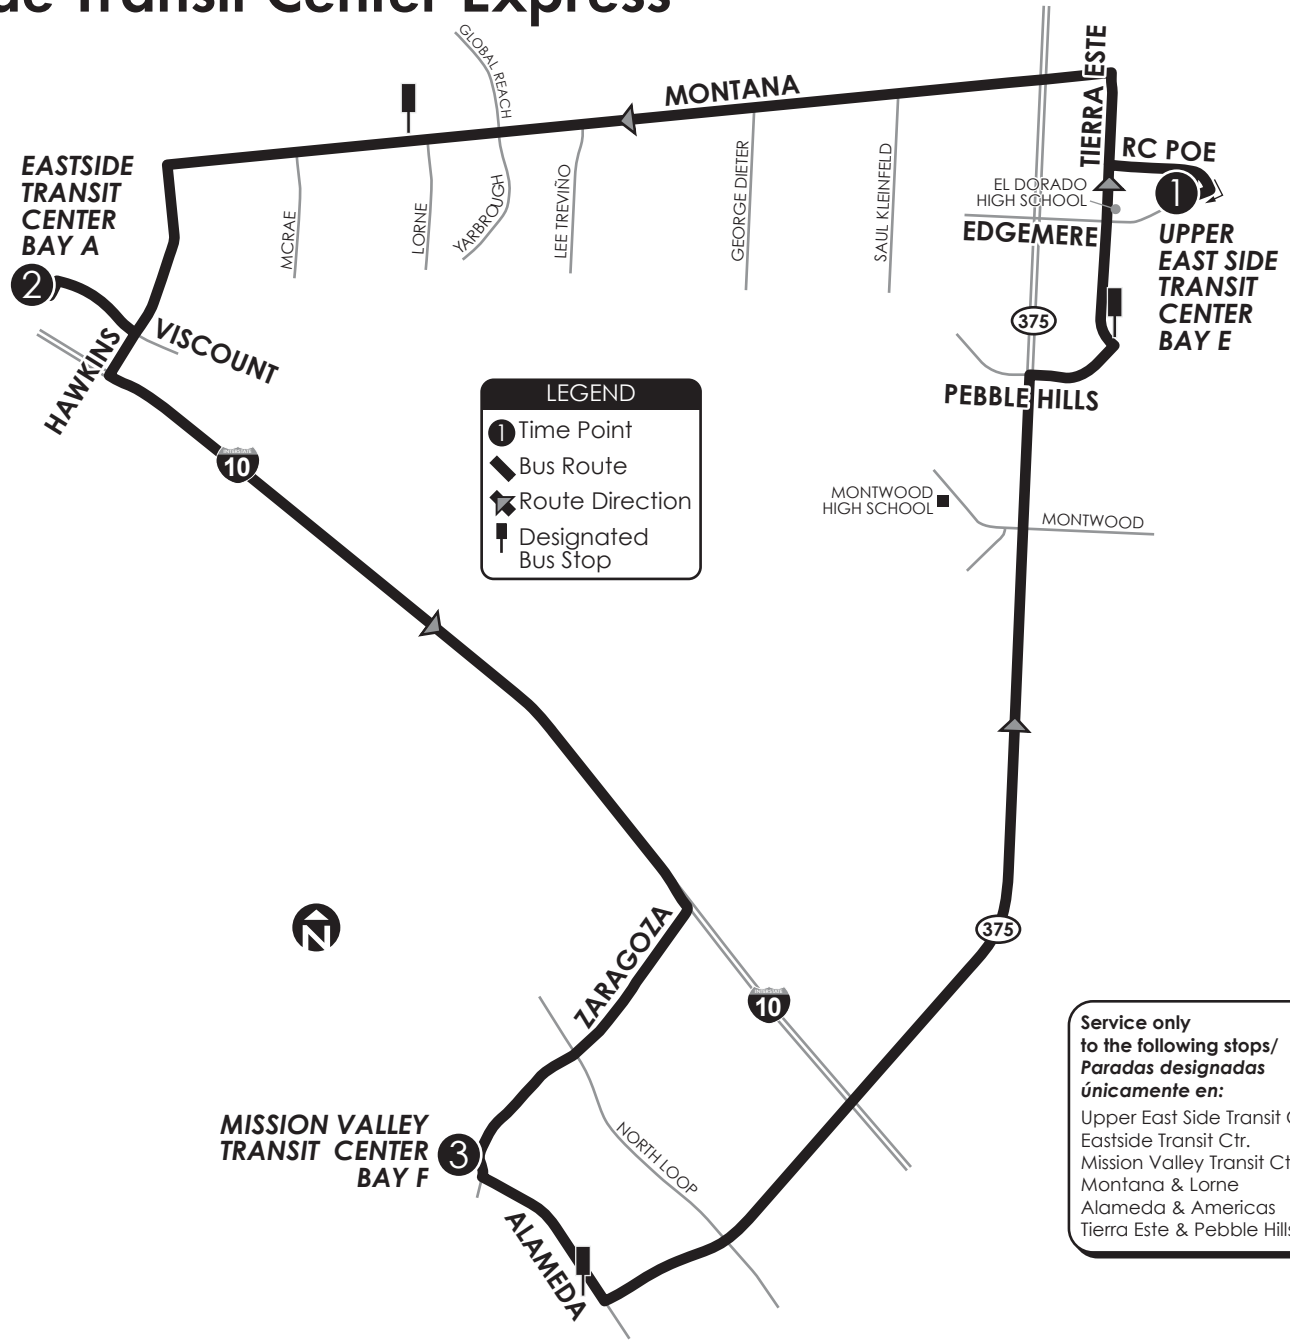

**PROJECT
A MISTAD**
5
ROUTE

Far East/Eastside Transit Center Express

- CONNECTING POINTS TO ROUTES**
- Eastside Transit Center
 - Mission Valley Transit Center
 - Upper East Side Transit Center
 - Montana & Lorne (6, 58, Brio)
- EASTSIDE TRANSIT CENTER ROUTES**
PA5, PA6, 7, PA8, 25, 50, 51, 52, 53, 58, 59, 63, 72, 74, CR20, PA90, Brio
SPECIAL TRIPS: 10, PA12, PA13, 14, 15
- MISSION VALLEY TRANSIT CENTER**
PA5, PA6, 60, 61, 63, 68, 69, 84, 89, CR30, CR40, CR50, Alameda Brio
- UPPER EAST SIDE TRANSIT CENTER ROUTES**
PA5, PA6, 51, 52, 54, PA56, CR20, Montana Brio

Mon-Sat			
Upper East Side TC Bay E	Eastside TC Bay A	Mission Valley TC Bay F	Upper East Side TC Bay E
1	2	3	1
5:00	5:24	5:47	6:15
6:20	6:44	7:07	7:35
7:40	8:04	8:27	8:55
9:00	9:24	9:47	10:15
10:20	10:44	11:07	11:35
11:40	12:04	12:27	12:55
1:00	1:24	1:47	2:15
2:20	2:44	3:07	3:35
3:40	4:04	4:27	4:55
5:00	5:24	5:47	6:15
6:20	6:44	7:07	7:35
7:40	8:04	8:27	8:55

Service only to the following stops/Paradas designadas únicamente en:
 Upper East Side Transit Ctr.
 Eastside Transit Ctr.
 Mission Valley Transit Ctr.
 Montana & Lorne
 Alameda & Americas
 Tierra Este & Pebble Hills