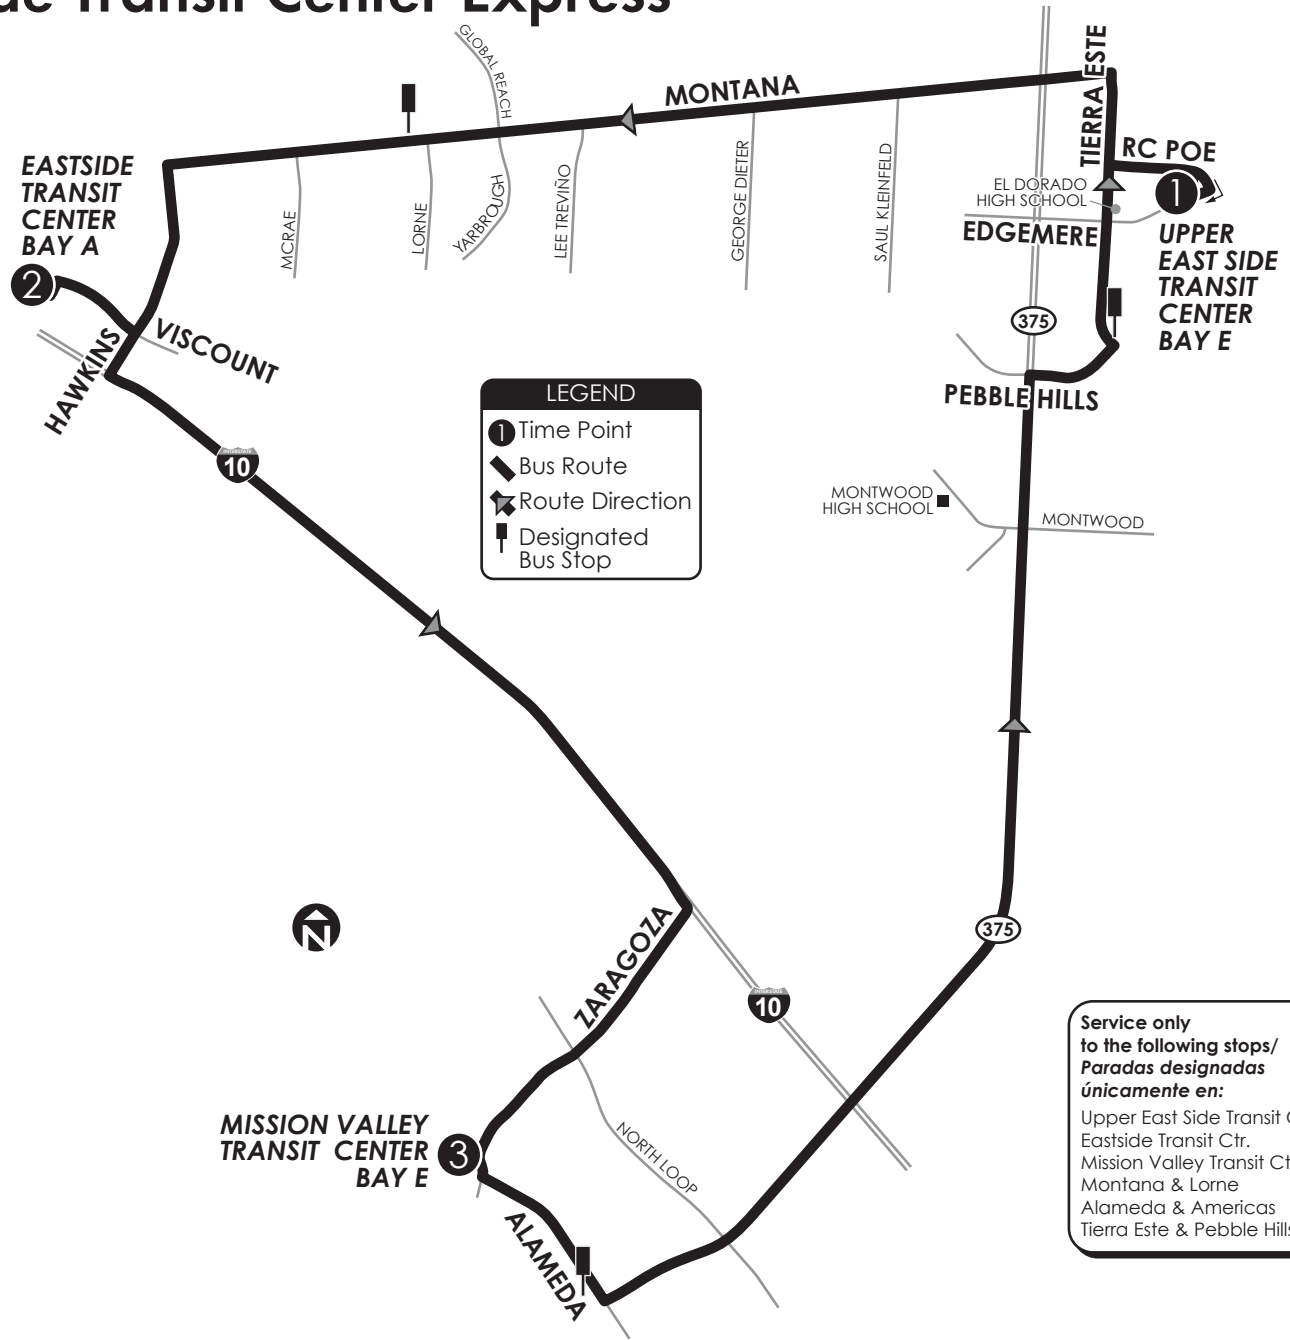

**PROJECT
AMISTAD**
5
ROUTE

Far East/Eastside Transit Center Express

- CONNECTING POINTS TO ROUTES**
- Eastside Transit Center
 - Mission Valley Transit Center
 - Upper East Side Transit Center
 - Montana & Lorne (6, 58, Brio)
- EASTSIDE TRANSIT CENTER ROUTES**
PA5, PA6, 7, PA8, 25, 50, 51, 52, 53, 58, 59, 63, 72, 74, CR20, PA90, Brio
SPECIAL TRIPS: 10, PA12, PA13, 14, 15
- MISSION VALLEY TRANSIT CENTER**
PA5, PA6, 60, 61, 63, 68, 69, 84, 89, CR30, CR40, CR50, Alameda Brio
- UPPER EAST SIDE TRANSIT CENTER ROUTES**
PA5, PA6, 51, 52, 54, PA56, CR20, Montana Brio

Mon-Sat			
Upper East Side TC Bay E	Eastside TC Bay A	Mission Valley TC Bay E	Upper East Side TC Bay E
①	②	③	①
5:00	5:24	5:47	6:15
6:20	6:44	7:07	7:35
7:40	8:04	8:27	8:55
9:00	9:24	9:47	10:15
10:20	10:44	11:07	11:35
11:40	12:04	12:27	12:55
1:00	1:24	1:47	2:15
2:20	2:44	3:07	3:35
3:40	4:04	4:27	4:55
5:00	5:24	5:47	6:15
6:20	6:44	7:07	7:35
7:40	8:04	8:27	8:55

Service only to the following stops/Paradas designadas únicamente en:
 Upper East Side Transit Ctr.
 Eastside Transit Ctr.
 Mission Valley Transit Ctr.
 Montana & Lorne
 Alameda & Americas
 Tierra Este & Pebble Hills