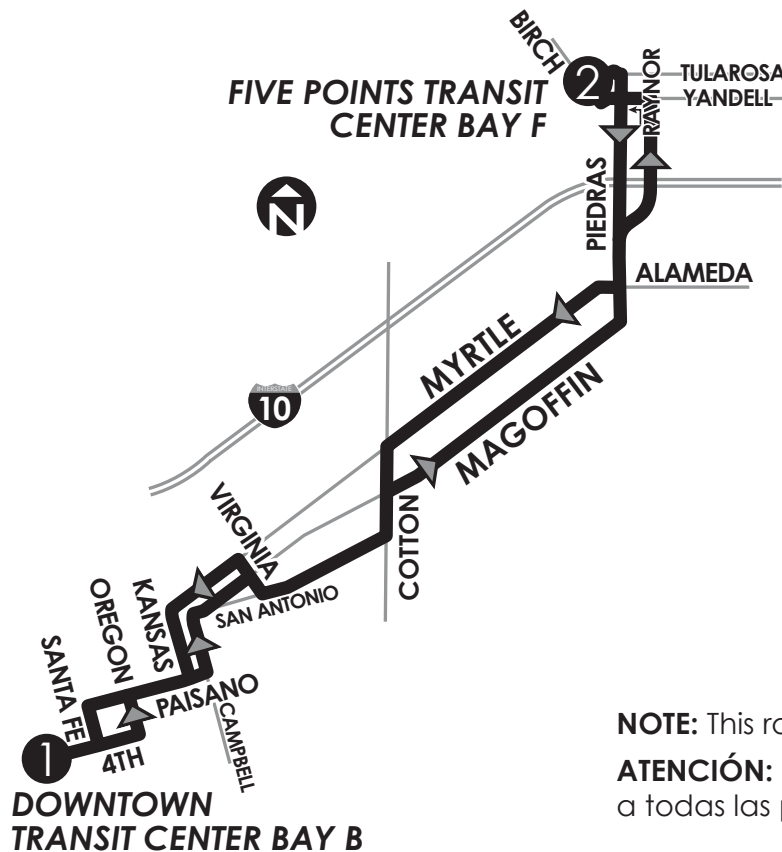

2 Five Points Circulator

- CONNECTING POINTS TO ROUTES
- Downtown Transit Center
 - San Antonio Station (4, 61, 62, 66, Brio)
 - Five Points Transit Center
 - Myrtle & Stanton (59)

- DOWNTOWN TRANSIT CENTER ROUTES
- 2, 4, 10, 14, 24, 34, 36, 50, 59, 61, 65, 66,
Brio, Streetcar, NM Gold
SPECIAL TRIPS: PA13, 15

- FIVE POINTS TRANSIT CENTER
- 2, PA26, 32, 33, 34, 35, 50, Brio

LEGEND

- ① Time Point
- ▬ Bus Route
- ➔ Route Direction

Mon-Sat		
Downtown TC Bay B	Five Points TC Bay F	Downtown TC Bay B
①	②	①
5:45	6:10	6:32
6:35	7:00	7:22
7:25	7:50	8:12
8:15	8:40	9:02
9:05	9:30	9:52
9:55	10:20	10:42
10:45	11:10	11:32
11:35	12:00	12:22
12:25	12:50	1:12
1:15	1:40	2:02
2:05	2:30	2:52
2:55	3:20	3:42
3:45	4:10	4:32
4:35	5:00	5:22
5:25	5:50	6:12
6:15	6:40	7:02
7:05	7:30	7:52
7:55	8:20	8:42

NOTE: This route services all stops

ATENCIÓN: Esta ruta provee servicio a todas las paradas