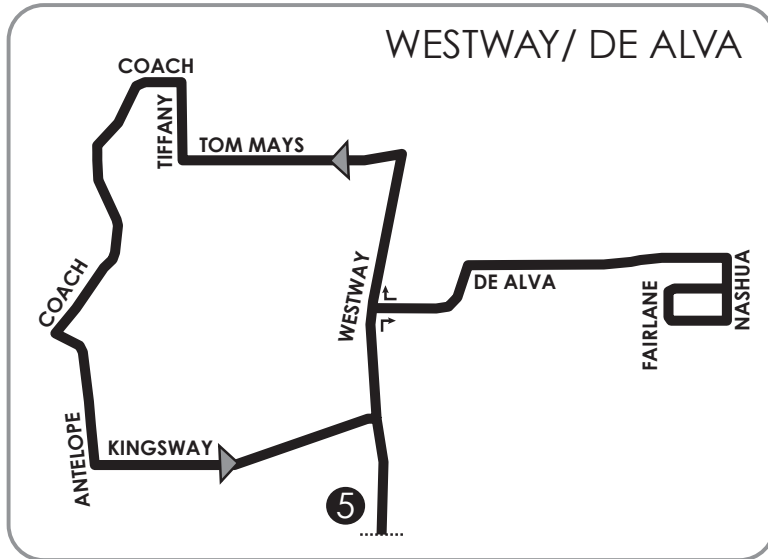

COUNTY
10
ROUTE

Anthony/Canutillo

No Sunday or Holiday Service
No hay servicio domingo, o días de festivos

WESTSIDE TRANSIT CENTER ROUTES
PA12, PA13, 15, 16, 19, PA90, Brio,
NM Gold Route, CR10
SPECIAL TRIPS: 14

Monday - Saturday

Westside TC Parking Lot	Mesa & Doniphan	Doniphan & Borderland	La Mesa Doniphan	Westway DeAlva	Franklin Doniphan	La Mesa Doniphan	Doniphan & Borderland	Mesa & Doniphan	Westside TC Parking Lot
1	2	3	4	5	6	4	3	2	1
---	---	---	---	---	5:42	5:50	5:57	6:05	6:12
6:17	6:22	6:32	6:37	6:49	7:13	7:21	7:28	7:36	7:43
7:00	7:05	7:15	7:20	8:20	8:44	8:52	8:59	9:07	9:14
7:48	7:53	8:03	8:08	9:03	9:27	9:35	9:42	9:50	9:57
9:19	9:24	9:34	9:39	9:51	10:15	10:23	10:30	10:38	10:45
10:50	10:55	11:05	11:10	11:22	11:46	11:54	12:01	12:09	12:16
12:21	12:26	12:36	12:41	12:53	1:17	1:25	1:32	1:40	1:47
1:52	1:57	2:07	2:12	2:24	2:48	2:56	3:03	3:11	3:18
3:23	3:28	3:38	3:43	3:55	4:19	4:27	4:34	4:42	4:49
4:54	4:59	5:09	5:14	5:26	5:50	5:58	6:05	6:13	6:20
6:25	6:30	6:40	6:45	6:57	7:21	---	---	---	---

El Paso County
Rural Transit
Route & Schedule Info: 533-4731