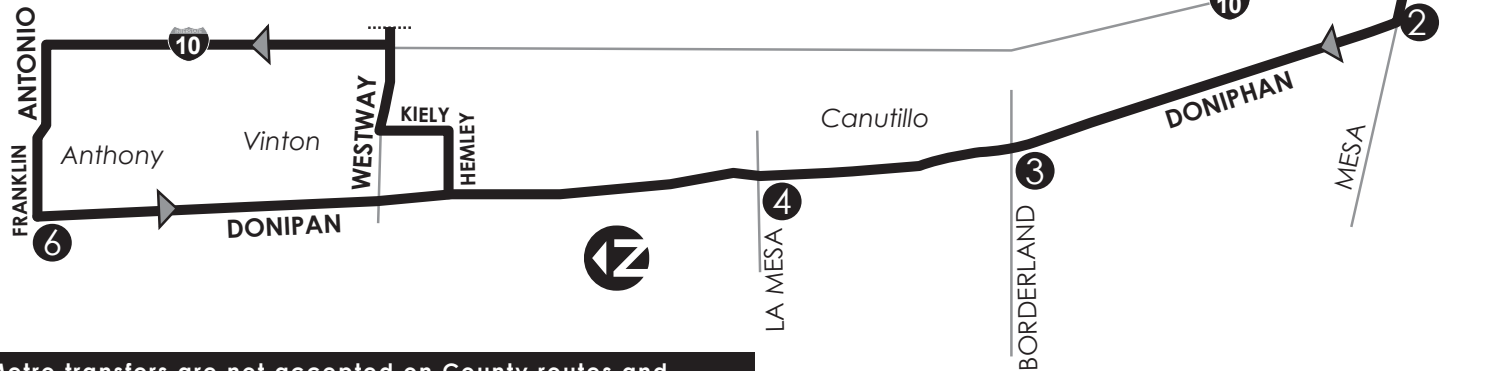

COUNTY
10
ROUTE

Anthony/Canutillo

No Sunday or Holiday Service
No hay servicio domingo, o días de festivos

WESTSIDE TRANSIT CENTER ROUTES
PA12, PA13, 15, 16, 19, PA90, Brio,
NM Gold Route, CR10
SPECIAL TRIPS: 14

Monday - Saturday

Westside TC Parking Lot	Mesa & Doniphan	Doniphan & Borderland	La Mesa Doniphan	Westway DeAlva	Franklin Doniphan	La Mesa Doniphan	Doniphan & Borderland	Mesa & Doniphan	Westside TC Parking Lot
1	2	3	4	5	6	4	3	2	1
---	---	---	---	---	5:42	5:50	5:57	6:05	6:12
6:17	6:22	6:32	6:37	6:49	7:13	7:21	7:28	7:36	7:43
7:00	7:05	7:15	7:20	8:20	8:44	8:52	8:59	9:07	9:14
7:48	7:53	8:03	8:08	9:03	9:27	9:35	9:42	9:50	9:57
9:19	9:24	9:34	9:39	9:51	10:15	10:23	10:30	10:38	10:45
10:50	10:55	11:05	11:10	11:22	11:46	11:54	12:01	12:09	12:16
12:21	12:26	12:36	12:41	12:53	1:17	1:25	1:32	1:40	1:47
1:52	1:57	2:07	2:12	2:24	2:48	2:56	3:03	3:11	3:18
3:23	3:28	3:38	3:43	3:55	4:19	4:27	4:34	4:42	4:49
4:54	4:59	5:09	5:14	5:26	5:50	5:58	6:05	6:13	6:20
6:25	6:30	6:40	6:45	6:57	7:21	---	---	---	---

Passengers can board the bus at locations listed on this timetable or by flagging the bus at other locations along the route with adequate shoulder space for buses to safely pull off the road. Los pasajeros pueden abordar el autobús en lugares indicados en este calendario público o marcando el autobús en otros lugares a lo largo de la ruta con el espacio adecuado para los autobuses del hombro para tirar de forma segura

El Paso County
Rural Transit
Route & Schedule Info: 533-4731