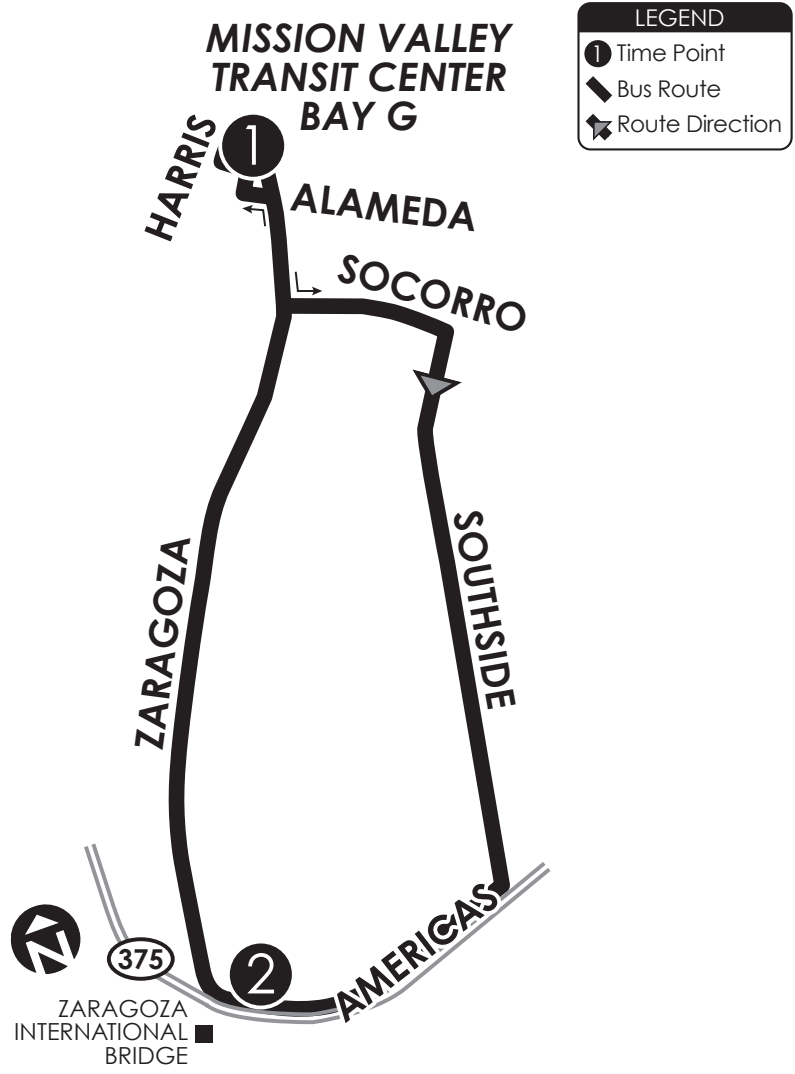

# 89 Zaragoza Bridge Circulator

MISSION VALLEY TRANSIT CTR  
5, 6, 60, 63, 64, 68, 69, 82, 84, 89,  
CR 30, CR 40, CR 50, Alameda Brio

CONNECTING POINTS TO ROUTES  
• Mission Valley Transit Center

Mon-Sat		
Mission Valley TC Bay G	Zaragoza Bridge	Mission Valley TC Bay G
①	②	①
5:30	5:40	5:50
5:55	6:05	6:15
6:20	6:30	6:40
6:45	6:55	7:05
7:10	7:20	7:30
7:35	7:45	7:55
8:00	8:10	8:20
8:25	8:35	8:45
8:50	9:00	9:10
9:15	9:25	9:35
9:40	9:50	10:00
10:05	10:15	10:25
10:30	10:40	10:50
10:55	11:05	11:15
11:20	11:30	11:40
11:45	11:55	12:05
<b>12:10</b>	<b>12:20</b>	<b>12:30</b>
<b>12:35</b>	<b>12:45</b>	<b>12:55</b>
1:00	1:10	1:20
1:25	1:35	1:45
1:50	2:00	2:10
2:15	2:25	2:35
2:40	2:50	3:00
3:05	3:15	3:25
3:30	3:40	3:50
3:55	4:05	4:15
4:20	4:30	4:40
4:45	4:55	5:05
5:10	5:20	5:30
5:35	5:45	5:55
6:00	6:10	6:20
6:25	6:35	6:45