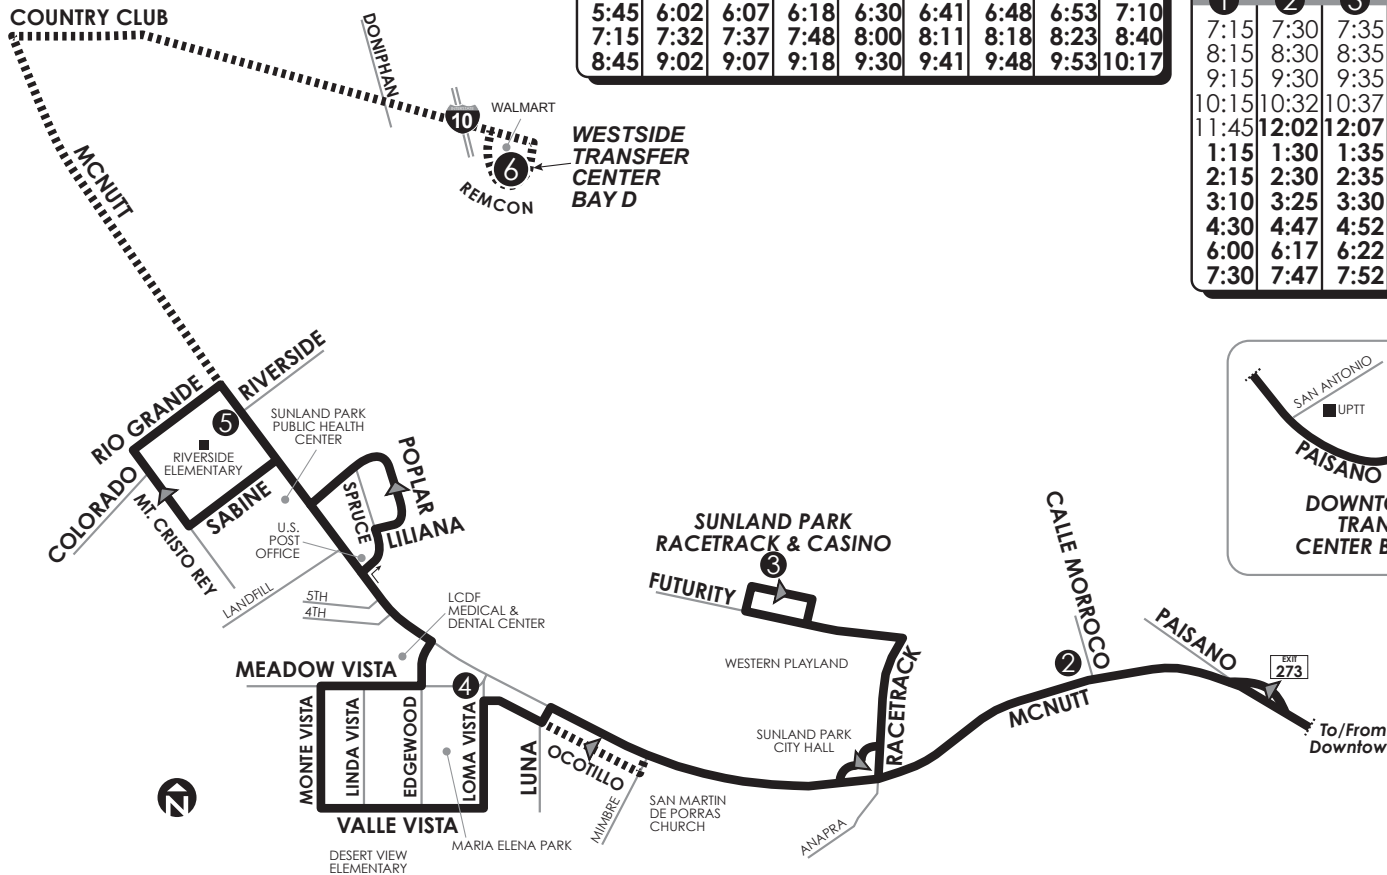

# 83 NM Sunland Park via McNutt

Downtown Transfer Center Bay F  
Westside Transfer Center Bay D

CONNECTING ROUTES DOWNTOWN  
1, 3, 4, 9, 10, 14, 15, 21, 22, 24, 33,  
34, 35, 36, 42, 50, 55, 59, 61, 62, 65,  
66, Brio

**LEGEND**

- ① Time Point
- ▬ Bus Route
- ➔ Route Direction

**Monday-Friday**

Downtown Transfer Ctr	Calle Morroco at McNutt	Sunland Park Casino	Elena Memorial Park	McNutt at Riverside	Elena Memorial Park	Sunland Park Casino	Calle Morroco at McNutt	Downtown Transfer Ctr
①	②	③	④	⑤	④	③	②	①
5:45	6:02	6:07	6:18	6:30	6:41	6:48	6:53	7:10
7:15	7:32	7:37	7:48	8:00	8:11	8:18	8:23	8:40
8:45	9:02	9:07	9:18	9:30	9:41	9:48	9:53	10:10
10:15	10:32	10:37	10:48	11:00	11:11	11:18	11:23	11:40
11:45	12:02	12:07	12:18	12:30	12:41	12:48	12:53	1:10
1:15	1:32	1:37	1:48	2:00	2:11	2:18	2:23	2:40
2:45	3:02	3:07	3:18	3:30	3:41	3:48	3:53	4:10
4:15	4:32	4:37	4:48	5:00	5:11	5:18	5:23	5:40
5:45	6:02	6:07	6:18	6:30	6:41	6:48	6:53	7:10
7:15	7:32	7:37	7:48	8:00	8:11	8:18	8:23	8:40
8:45	9:02	9:07	9:18	9:30	9:41	9:48	9:53	10:17

**Saturday/Sunday/Holiday**

Downtown Transit Ctr	Calle Morroco at McNutt	Sunland Park Casino	Elena Memorial Park	McNutt at Riverside	Westside Transit Center	McNutt at Riverside	Elena Memorial Park	Sunland Park Casino	Calle Morroco at McNutt	Downtown Transit Ctr
①	②	③	④	⑤	⑥	⑤	④	③	②	①
7:15	7:30	7:35	7:45	—	8:10	8:33	8:43	8:50	8:55	9:10
8:15	8:30	8:35	8:45	—	9:10	9:33	9:43	9:50	9:55	10:10
9:15	9:30	9:35	9:45	—	10:10	10:33	10:43	10:50	10:55	11:10
10:15	10:32	10:37	10:48	10:55	—	11:00	11:11	11:18	11:23	11:40
11:45	12:02	12:07	12:18	12:25	—	12:30	12:41	12:48	12:53	1:10
1:15	1:30	1:35	1:45	—	2:10	2:33	2:43	2:50	2:55	3:10
2:15	2:30	2:35	2:45	—	3:10	3:34	3:45	3:52	3:57	4:21
3:10	3:25	3:30	3:40	—	4:10	4:33	4:43	4:50	4:55	5:10
4:30	4:47	4:52	5:03	5:10	—	5:15	5:26	5:33	5:38	5:55
6:00	6:17	6:22	6:33	6:40	—	6:45	6:56	7:03	7:08	7:25
7:30	7:47	7:52	8:03	8:10	—	8:15	8:26	8:33	8:38	8:55