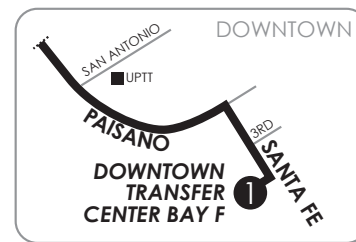

# 83 NM Sunland Park via McNutt

Downtown Transfer Center Bay F  
Westside Transfer Center Bay D

CONNECTING ROUTES DOWNTOWN  
1, 3, 4, 9, 10, 14, 15, 21, 22, 24, 33,  
34, 35, 36, 42, 50, 55, 59, 61, 62, 65,  
66, Brio

**LEGEND**

- ① Time Point
- ▬ Bus Route
- ➔ Route Direction

**Monday-Friday**

Downtown Transfer Ctr	Calle Morroco at McNutt	Sunland Park Casino	Elena Memorial Park	McNutt at Riverside	Elena Memorial Park	Sunland Park Casino	Calle Morroco at McNutt	Downtown Transfer Ctr
①	②	③	④	⑤	④	③	②	①
5:45	6:02	6:07	6:18	6:30	6:41	6:48	6:53	7:10
7:15	7:32	7:37	7:48	8:00	8:11	8:18	8:23	8:40
8:45	9:02	9:07	9:18	9:30	9:41	9:48	9:53	10:10
10:15	10:32	10:37	10:48	11:00	11:11	11:18	11:23	11:40
11:45	12:02	12:07	12:18	12:30	12:41	12:48	12:53	1:10
1:15	1:32	1:37	1:48	2:00	2:11	2:18	2:23	2:40
2:45	3:02	3:07	3:18	3:30	3:41	3:48	3:53	4:10
4:15	4:32	4:37	4:48	5:00	5:11	5:18	5:23	5:40
5:45	6:02	6:07	6:18	6:30	6:41	6:48	6:53	7:10
7:15	7:32	7:37	7:48	8:00	8:11	8:18	8:23	8:40
8:45	9:02	9:07	9:18	9:30	9:41	9:48	9:53	10:17

**Saturday/Sunday/Holiday**

Downtown Transit Ctr	Calle Morroco at McNutt	Sunland Park Casino	Elena Memorial Park	McNutt at Riverside	Westside Transit Center	McNutt at Riverside	Elena Memorial Park	Sunland Park Casino	Calle Morroco at McNutt	Downtown Transit Ctr
①	②	③	④	⑤	⑥	⑤	④	③	②	①
7:15	7:30	7:35	7:45	—	8:10	8:33	8:43	8:50	8:55	9:10
8:15	8:30	8:35	8:45	—	9:10	9:33	9:43	9:50	9:55	10:10
9:15	9:30	9:35	9:45	—	10:10	10:33	10:43	10:50	10:55	11:10
10:15	10:32	10:37	10:48	10:55	—	11:00	11:11	11:18	11:23	11:40
11:45	12:02	12:07	12:18	12:25	—	12:30	12:41	12:48	12:53	1:10
1:15	1:30	1:35	1:45	—	2:10	2:33	2:43	2:50	2:55	3:10
2:15	2:30	2:35	2:45	—	3:10	3:34	3:45	3:52	3:57	4:21
3:10	3:25	3:30	3:40	—	4:10	4:33	4:43	4:50	4:55	5:10
4:30	4:47	4:52	5:03	5:10	—	5:15	5:26	5:33	5:38	5:55
6:00	6:17	6:22	6:33	6:40	—	6:45	6:56	7:03	7:08	7:25
7:30	7:47	7:52	8:03	8:10	—	8:15	8:26	8:33	8:38	8:55